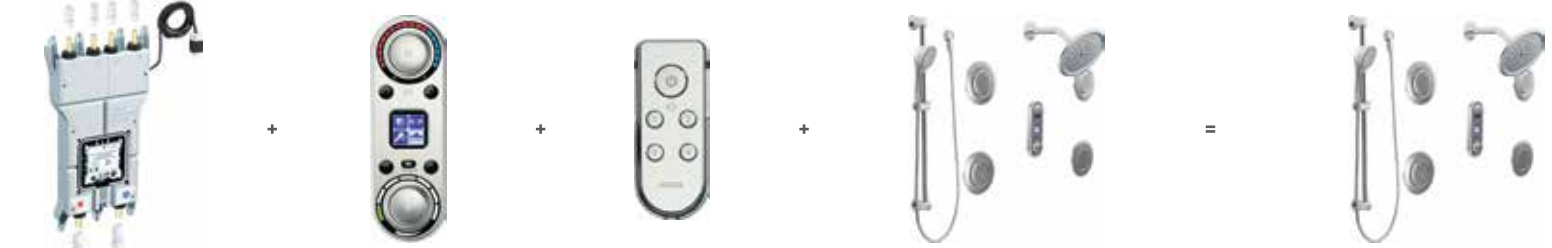

How to order a complete ioDIGITAL vertical spa?

Valve Part No. Controller Remote (Optional) Showering Trim Part No. Complete ioDIGITAL Vertical Spa

ioDIGITAL™ the ultimate blend of technology and luxury - puts you in control of precise temperature, flow and custom presets.