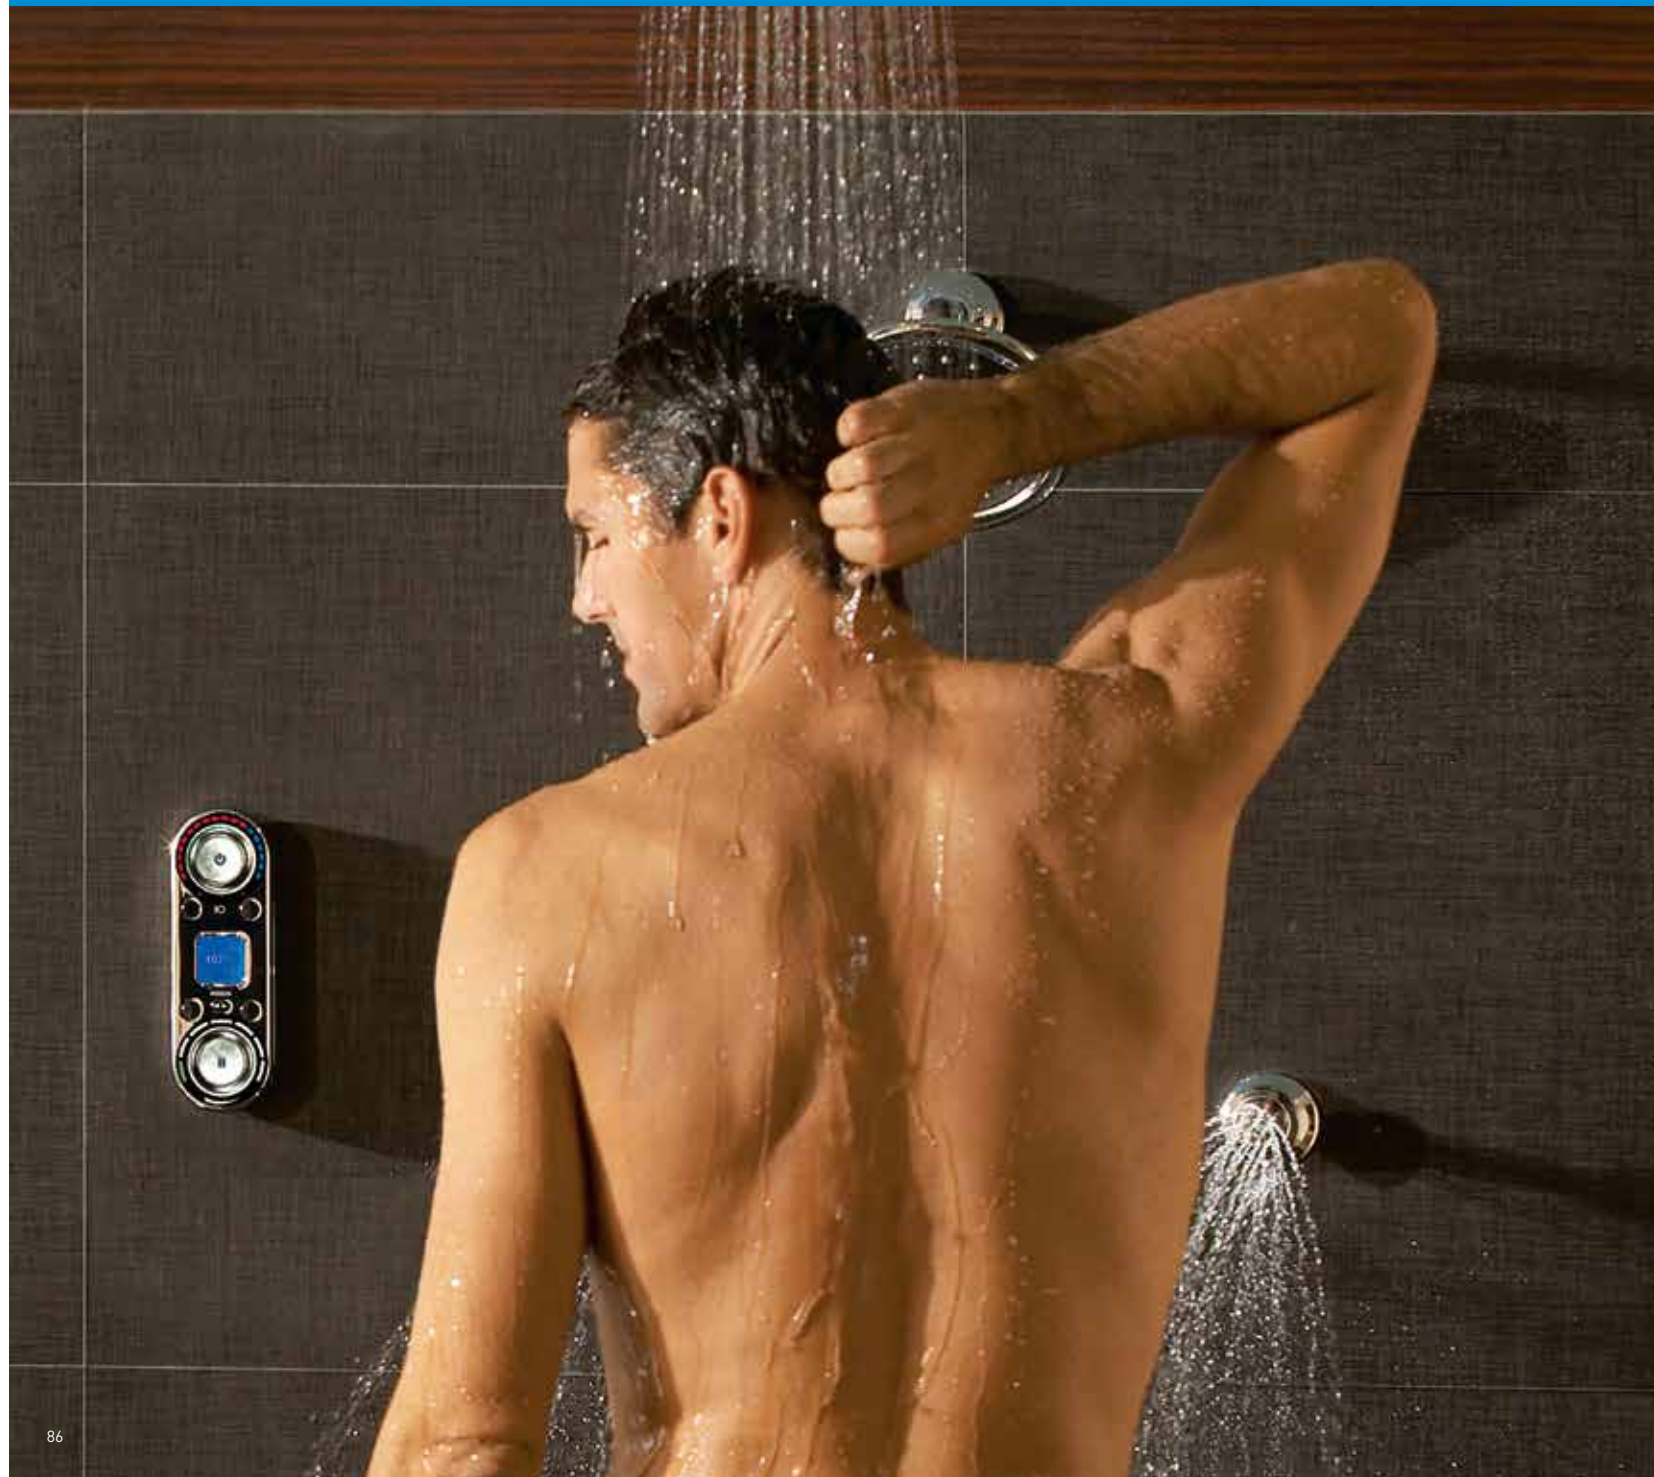

ioDIGITAL®

VERTICAL SPA

The ultimate blend of the technology and luxury. The ioDIGITAL® vertical spa controller puts you in command of precise temperature and flow, four custom presets and one-touch activation of multiple water spray outlets as well. Switch from shower to body spray, tub spout, hand shower or rainshower, or choose them all.