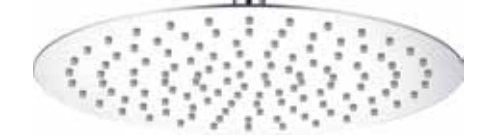

M22062 **NEW** (12" Round)