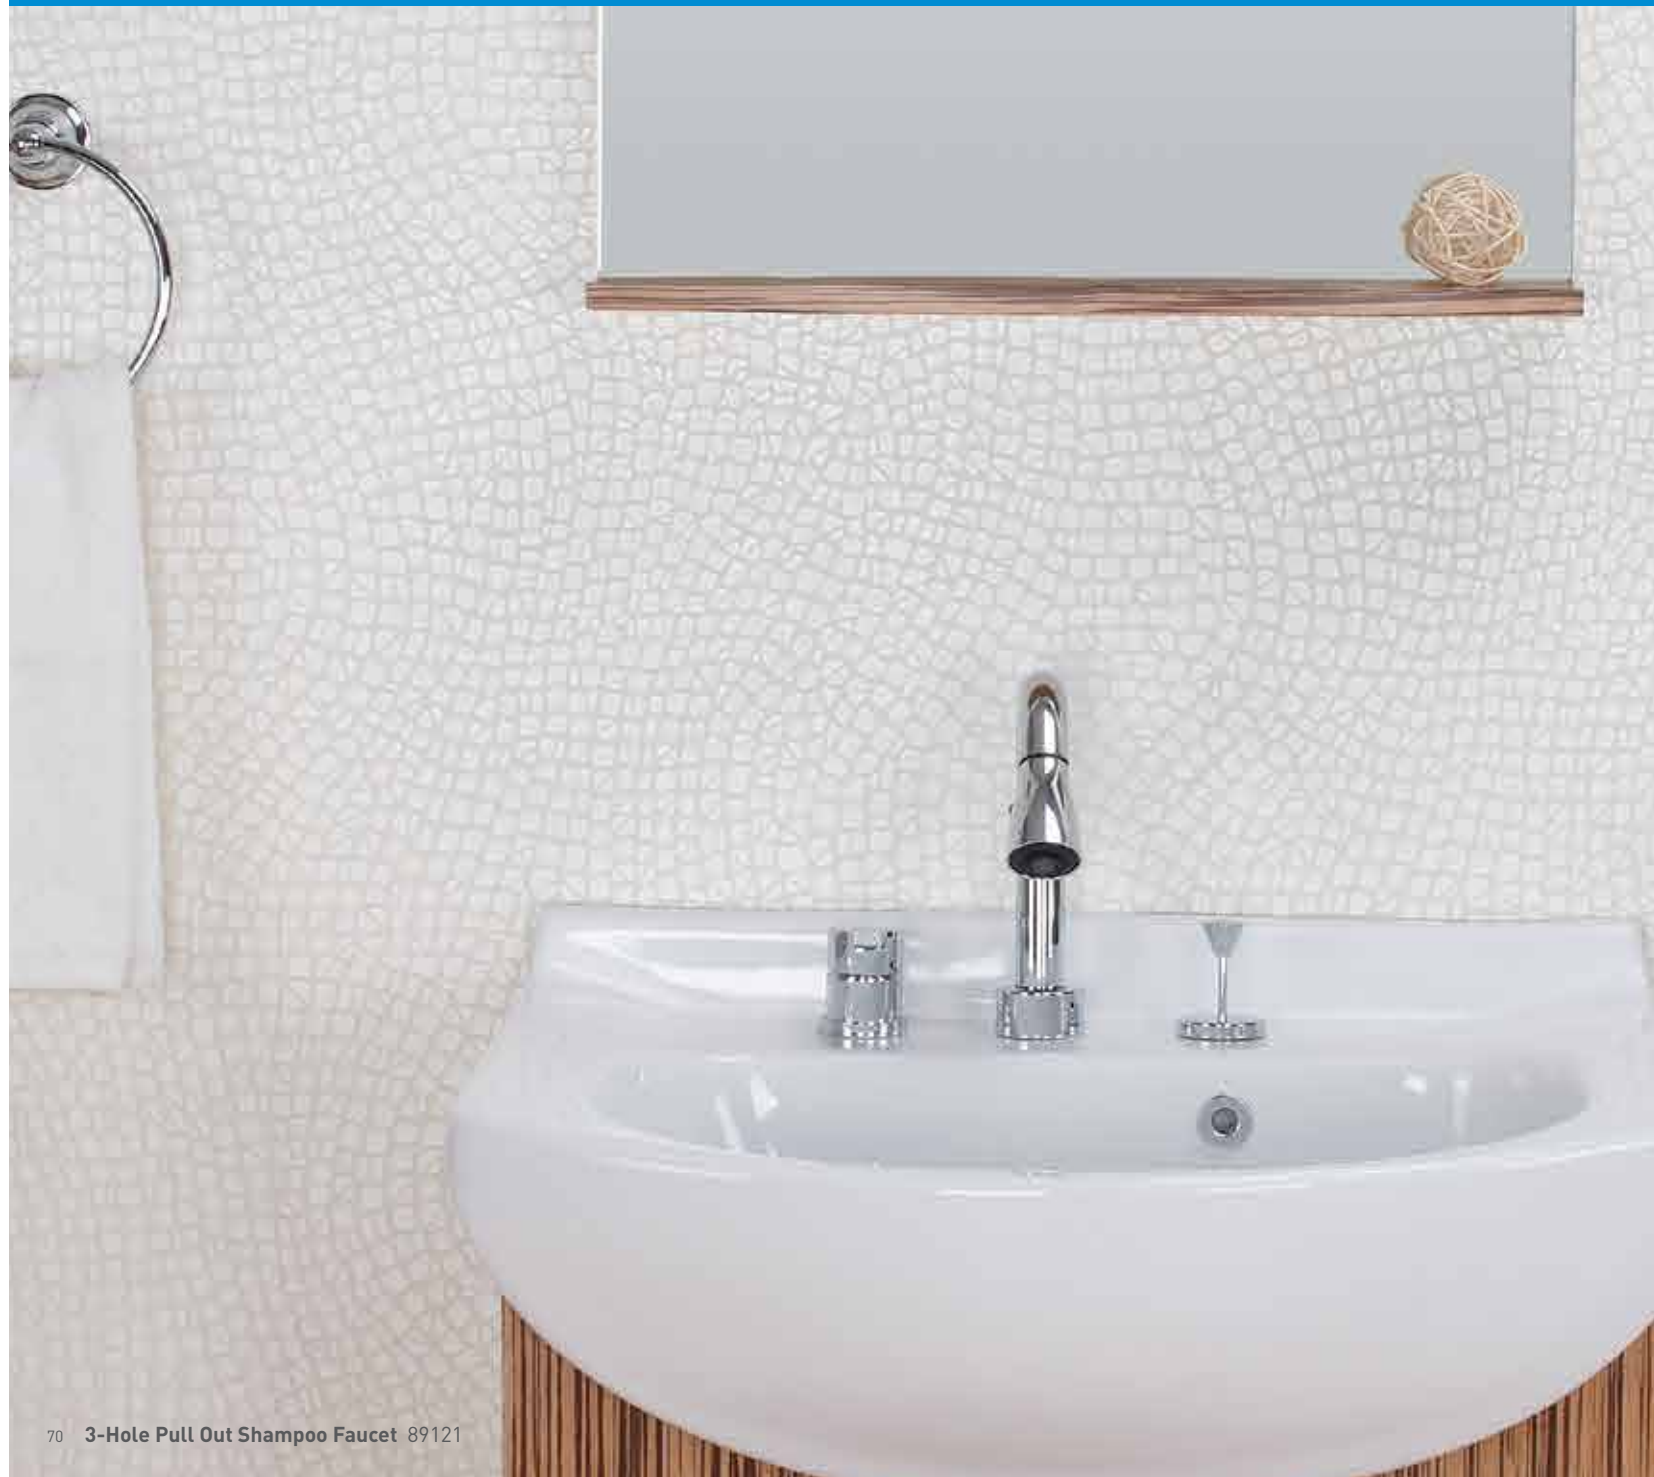

Standard Spout 7047V

High Arc 7027V

Wallmount 144968V

CHOOSE YOUR FINISH
Chrome.

SHAMPOO FAUCETS

70 3-Hole Pull Out Shampoo Faucet 89121

3-Hole Pull Out 89121

Height adjustable (206mm-306mmH)
[Suggests to match with Yosemite bathroom cabinet set]