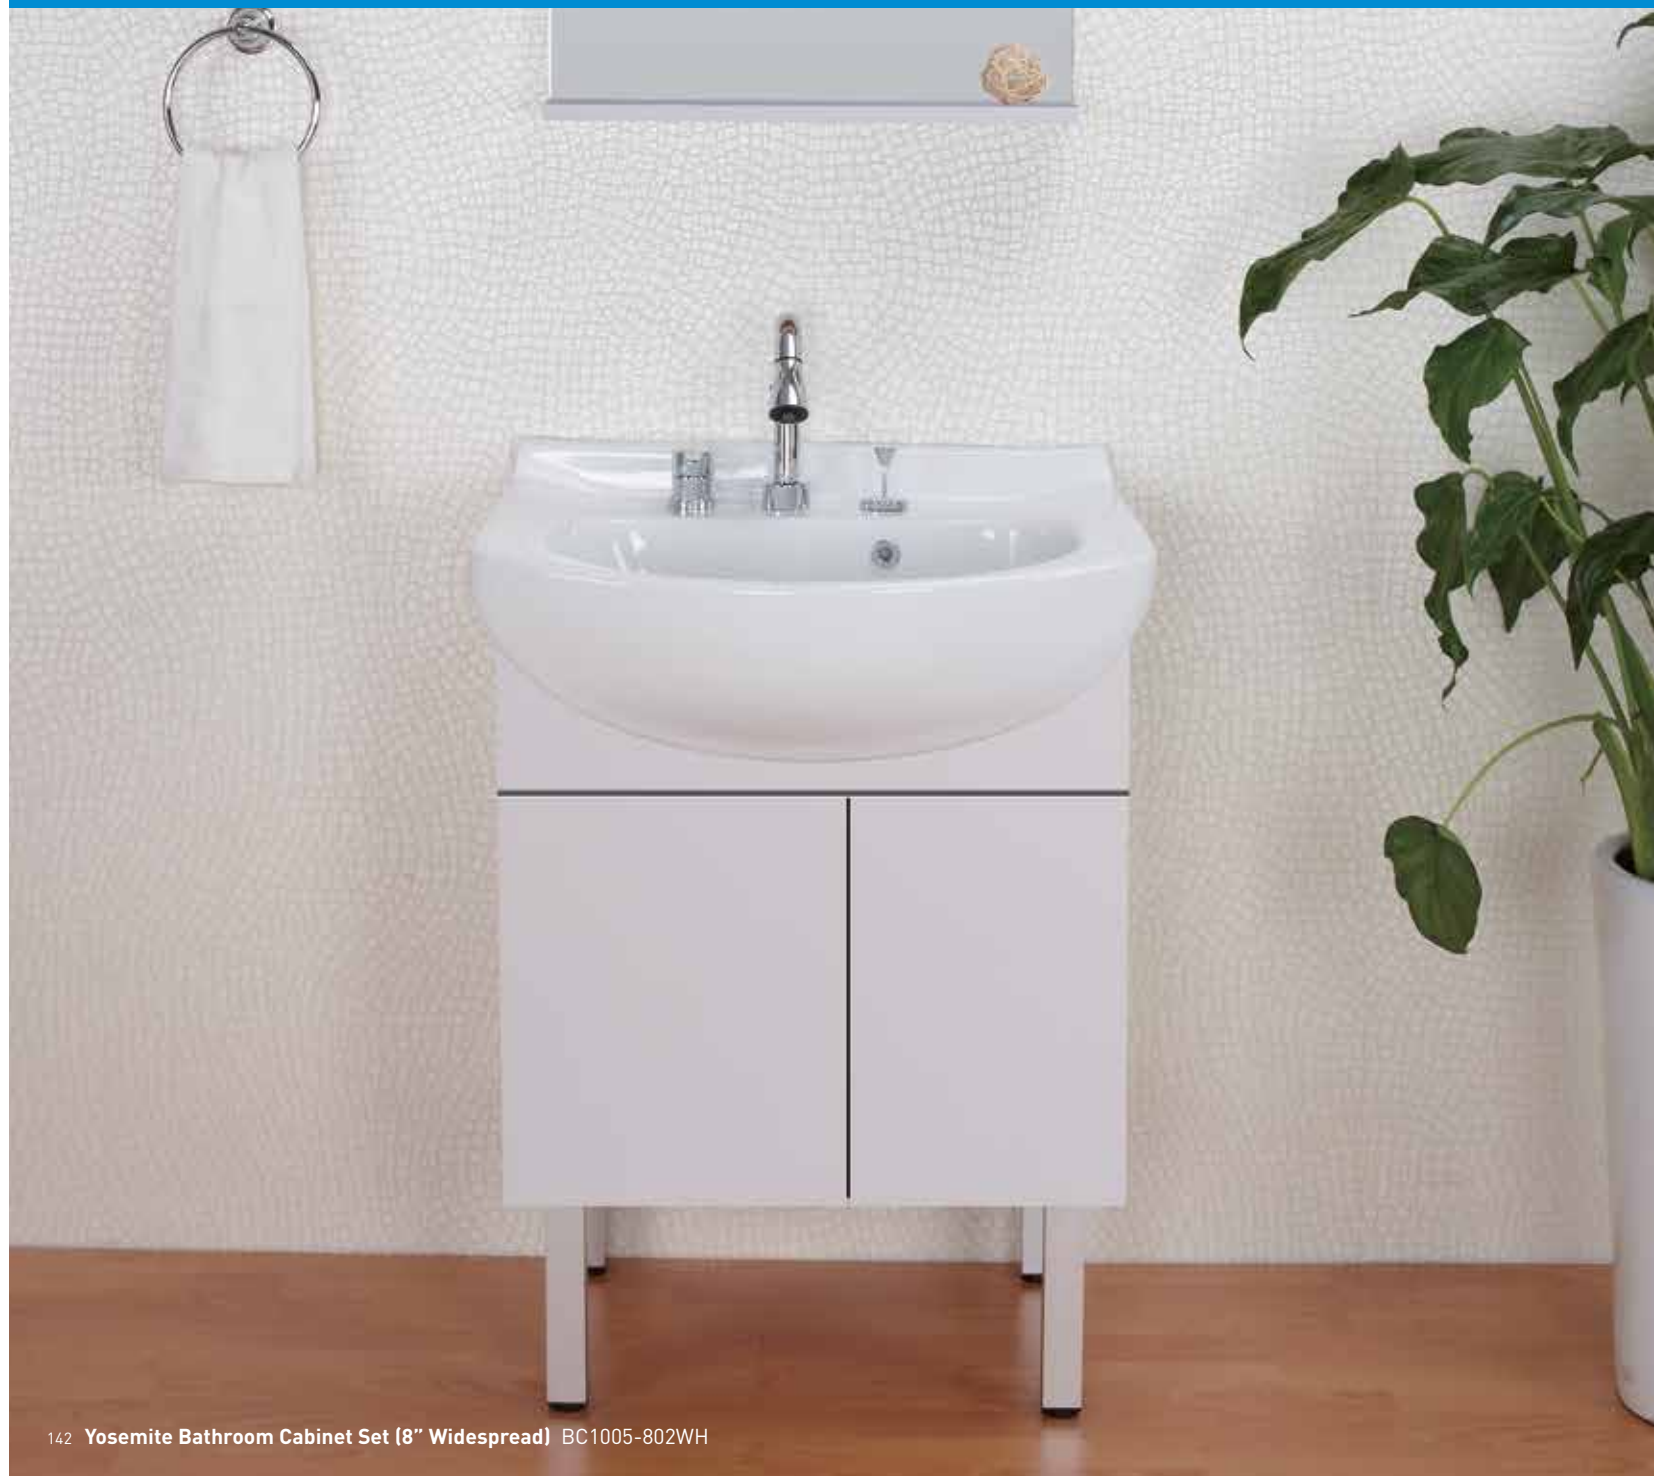

YOSEMITE

142 Yosemite Bathroom Cabinet Set [8" Widespread] BC1005-802WH