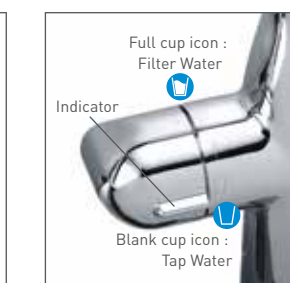

· Recommend to replace twice a year.
· This system has been tested according to NSF/ANSI 42 and 53. 115