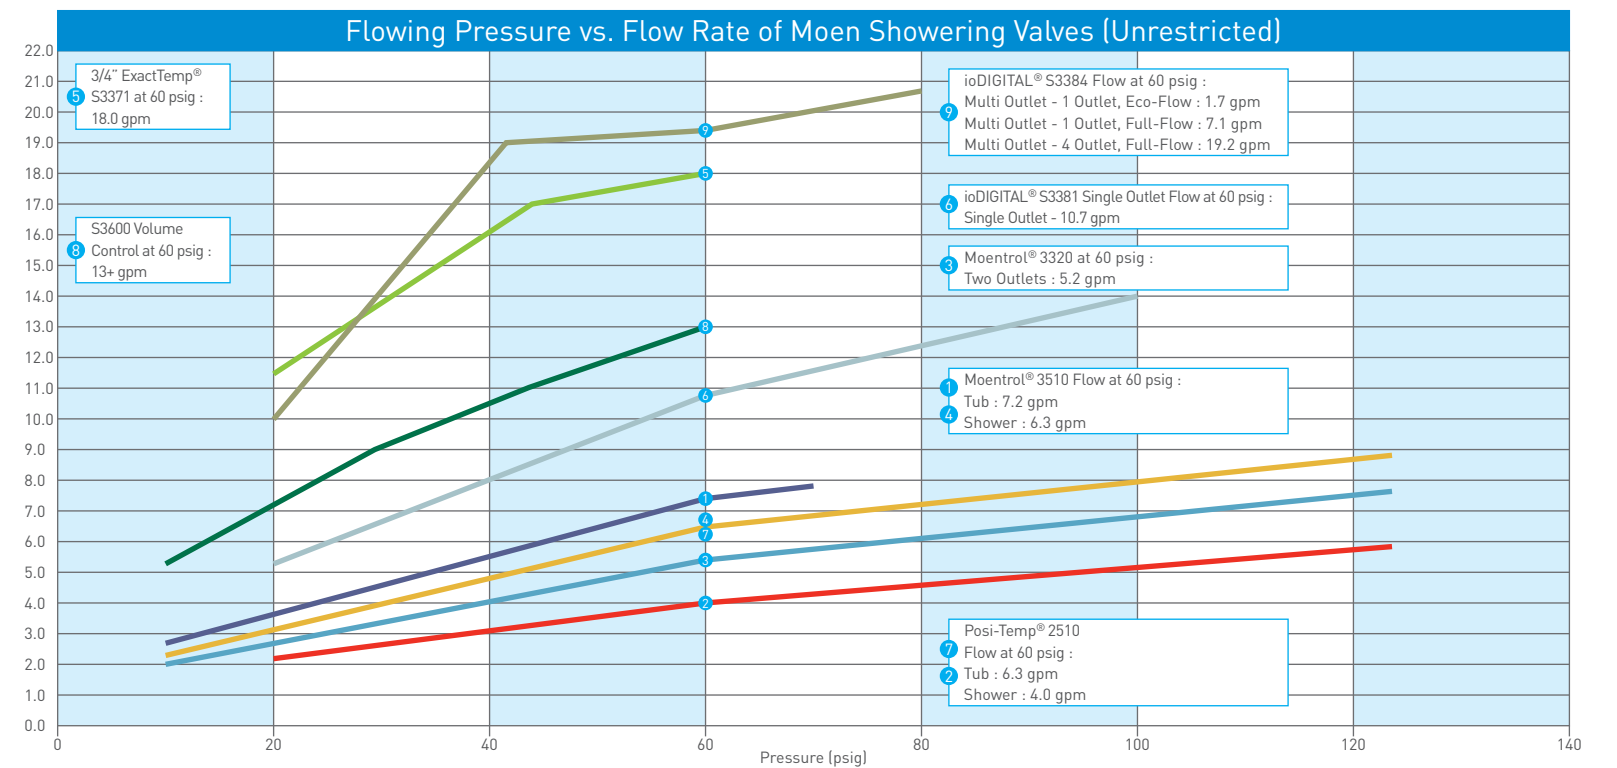

FLOW RATE CHART

1. KEY
2. 1 Moentrol® Tub Port
   - 2 Posi-Temp® Shower Port
   - 3 Moentrol® Two Outlets
   - 4 Moentrol® Shower Port
   - 5 3/4" ExactTemp® S3371
   - 6 ioDIGITAL® Single Outlet
   - 7 Posi-Temp® Tub Port
   - 8 S3600 Volume Control
   - 9 ioDIGITAL® Multi Outlet - 4 Outlets, Max Flow

Vertical Spa Installation Recommendations

Graph Line	Valve	Flow Rate through shower port (GPM) @ 20PSI	Flow Rate through shower port (GPM) @ 40PSI	Flow Rate through shower port (GPM) @ 60PSI	Use with 2- or 3-function transfer	Maximum Components
2	Posi-Temp® 2510	2.1	3.2	4.0	Yes	Showerhead, hand shower
4	Moentrol® 3510	3.5	5.0	6.3	Yes	Showerhead, hand shower
3	Moentrol® Two Outlets 3320	*3.0	*4.2	*5.2	No	Showerhead, hand shower or showerhead, 2 body sprays
5	3/4" ExactTemp® S3371	11.4	15.7	18.0	No	4 components : Any combination of showerheads, hand showers and body sprays (4 max)
9	ioDIGITAL® S3384	10.0	17.0	19.2	No	4 components : Any combination of showerheads, hand showers and body sprays (max 3 body sprays to any one outlet)

*Moentrol® Two Outlets flow is the total flow when used in the shared mode.