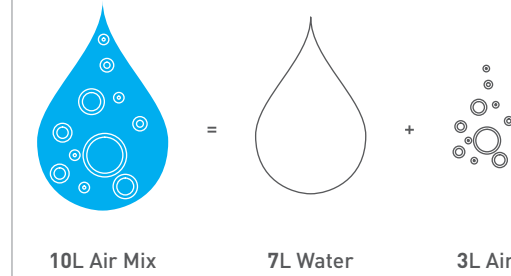

AIR-IN Moen advance air-in technology mixes abundant air into the water, generates higher pressure intensity, it can save 30% water compare with traditional hand shower. You can experience higher shower comfort with less water consumption. Droplets mixed with air become softer, lighter and voluminous, enliven your skin.