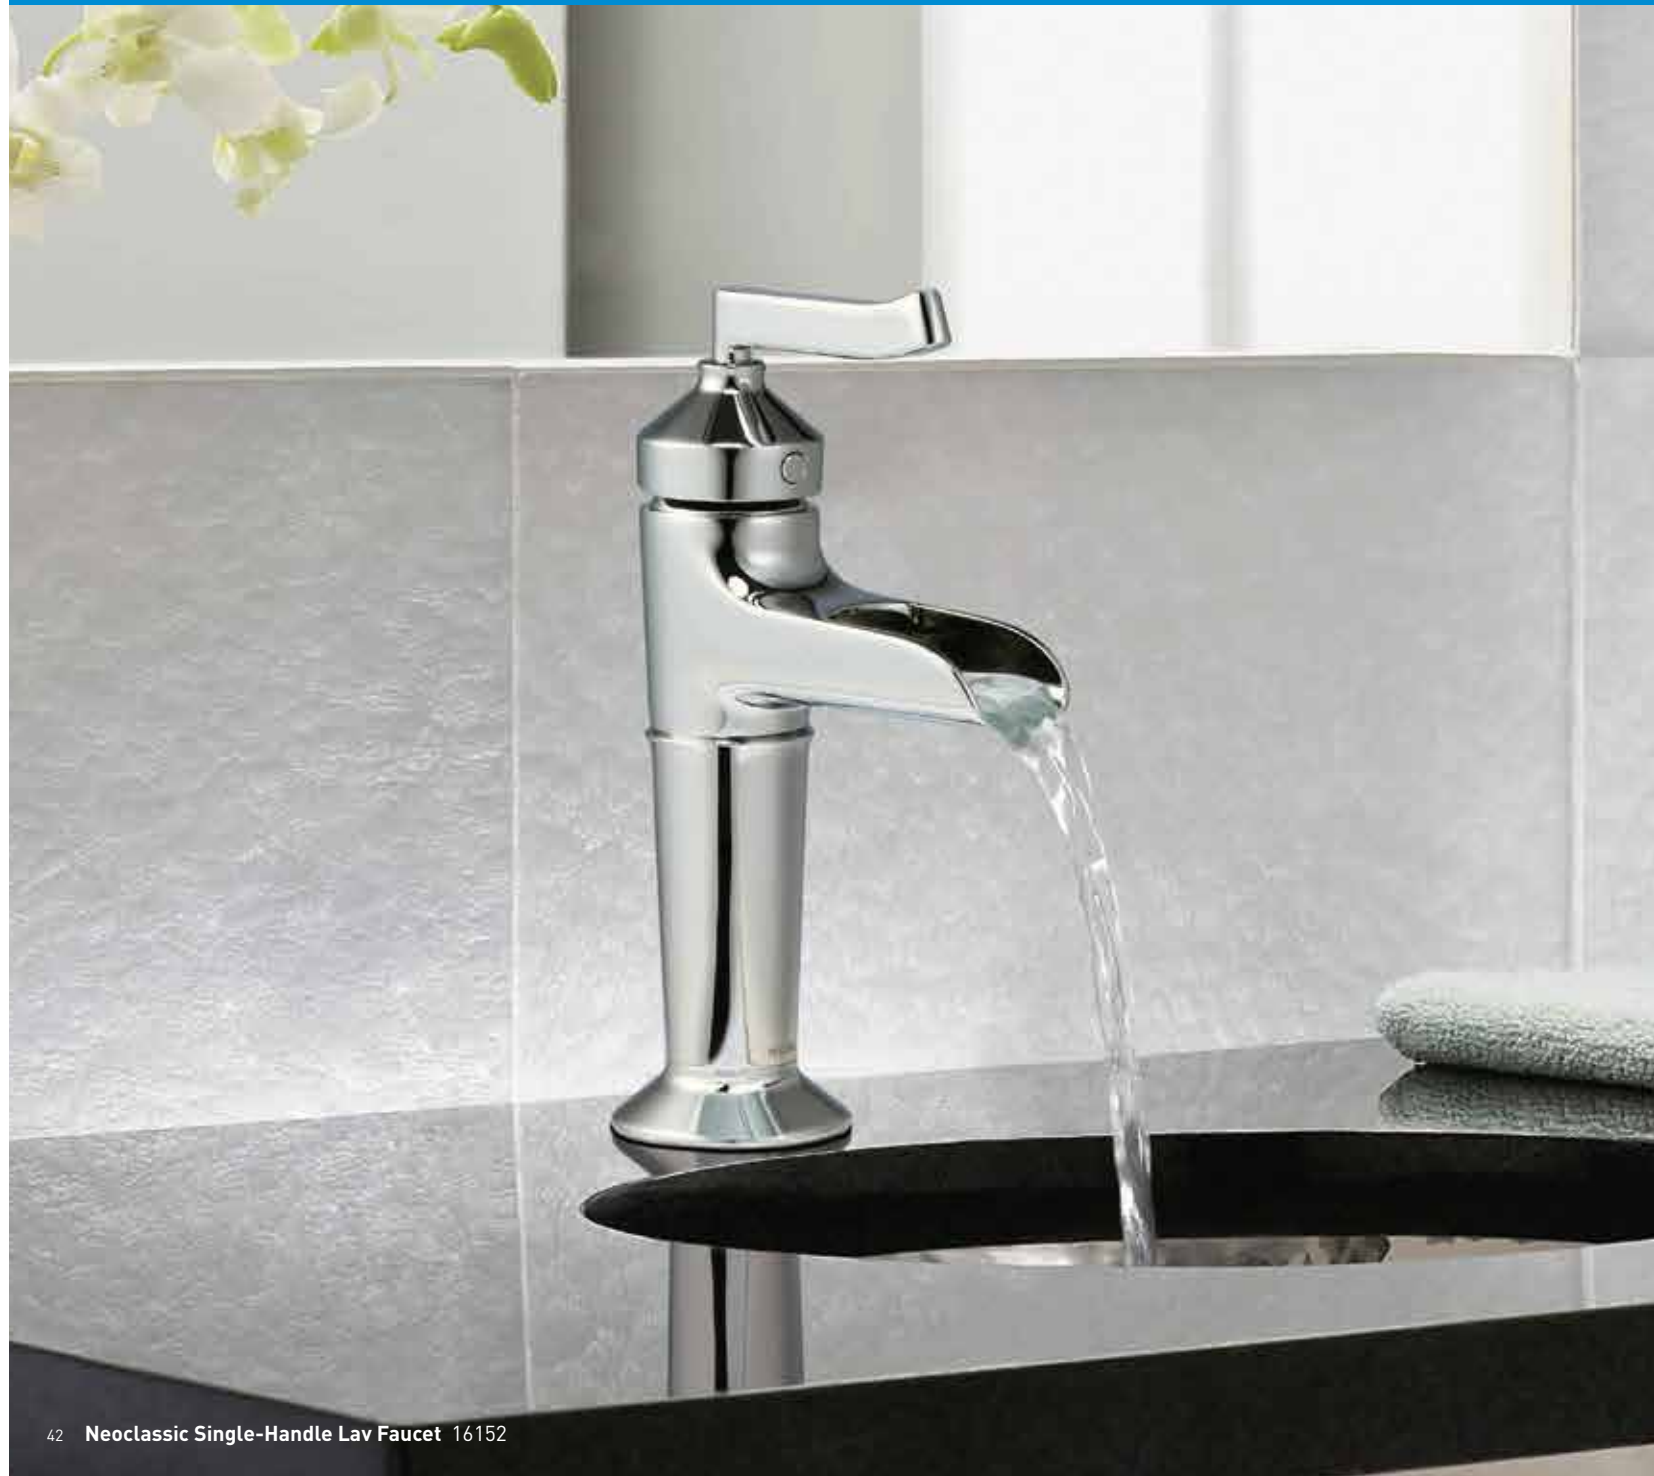

SHOWERING

Wallmount Shower 63131

Wallmount Tub / Shower 63132
Without Hand Shower HK63132

In Wall Tub / Shower Trim Only T63142*

*Requires rough in R3700

Spout T63948

NEOCLASSIC

42 Neoclassic Single-Handle Lav Faucet 16152