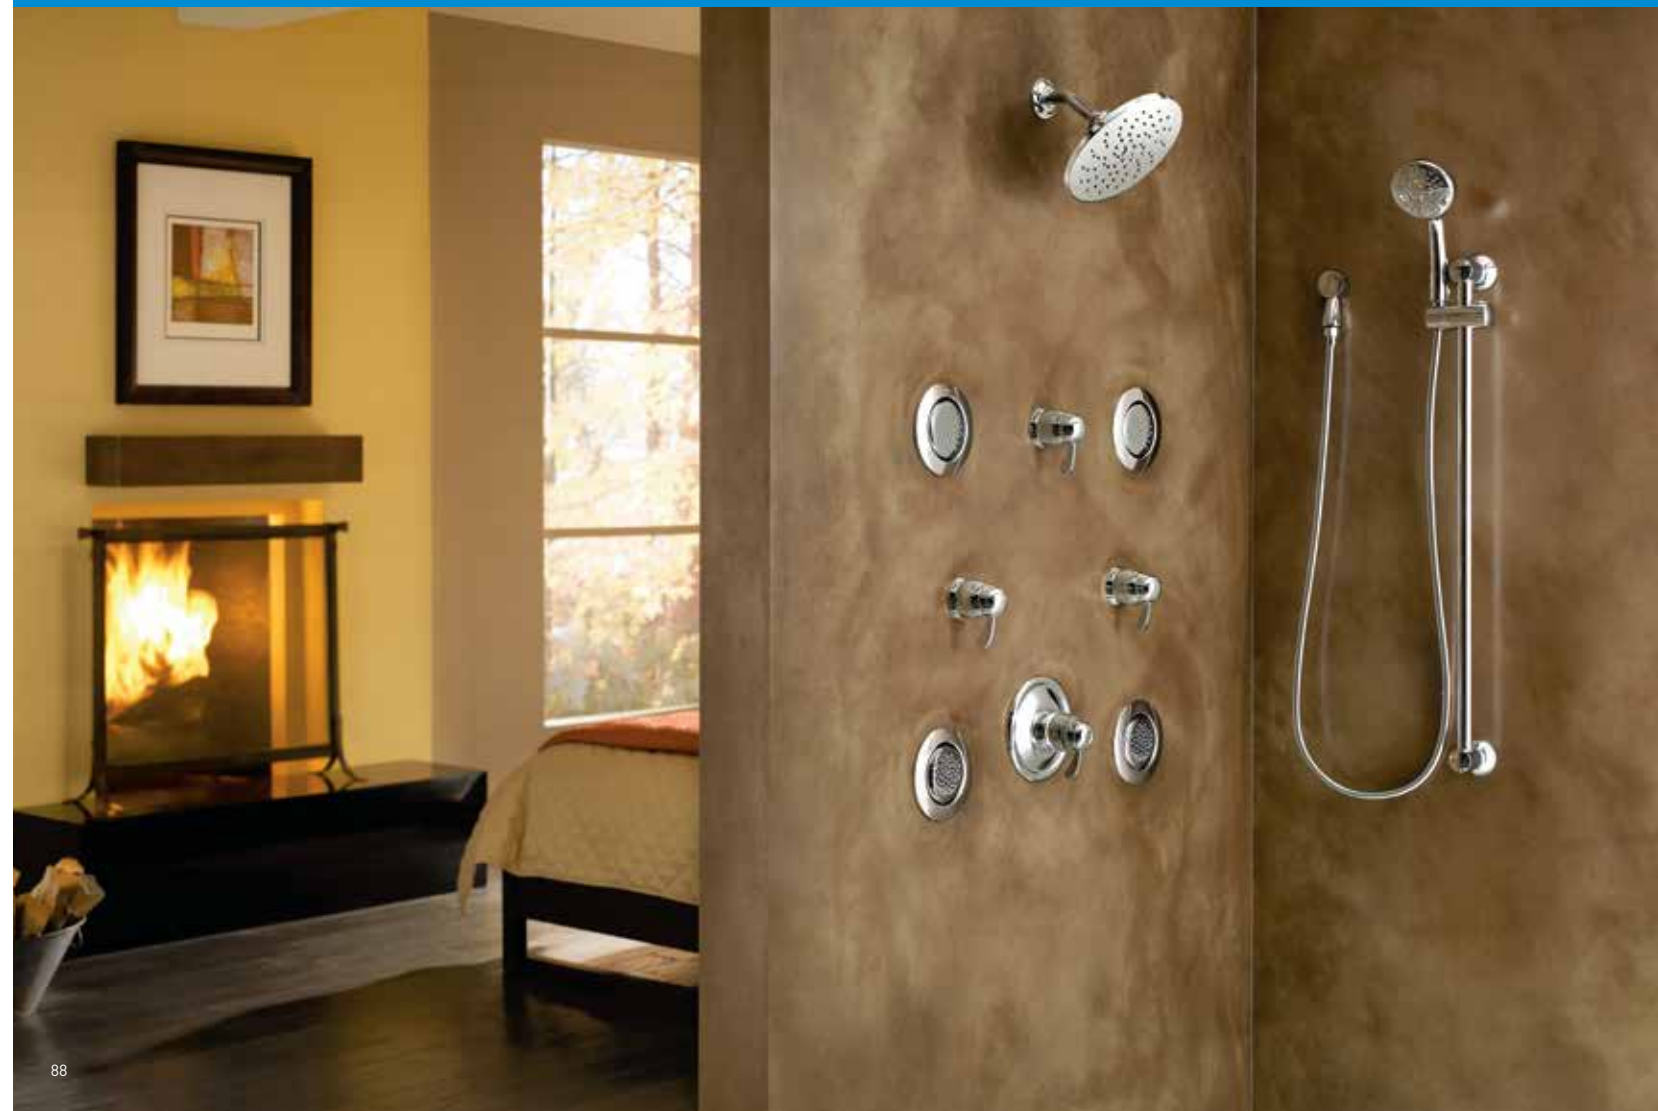

CUSTOM SHOWERING OPTIONS

A SHOWER CAN SET THE TONE FOR YOUR DAY.

It can relax your muscles or invigorate your spirit. It can literally transform the way you feel.

A shower that's uniquely you - one with the ideal combination of beautifully styled trim in just the right finish with features that are customized to your every need and desire - becomes an experience that is not just personalized, but perfected.

MAKE IT YOUR OWN

As the leader in the industry, Moen offers you the ultimate flexibility to create just about any showering experience you can imagine.

You'll even find innovations that use water more efficiently without sacrificing performance. All in the look you love. Which means it's easy for you to turn dream design into a showcase shower.

Ask your showroom representative to help you assemble the right products to match your idea of extraordinary.