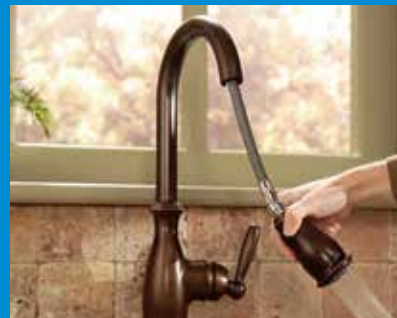

PULLDOWN FAUCETS

EASIEST TO PULL DOWN

Compared to any other pulldown design, Reflex makes Moen pulldown faucets at least 40% easier to unlatch and extend.*

EXCEPTIONAL RANGE OF MOTION

Combined with an ultra-flexible hose, the spray wand swivels to offer a wide range of motion and effortless, natural response.