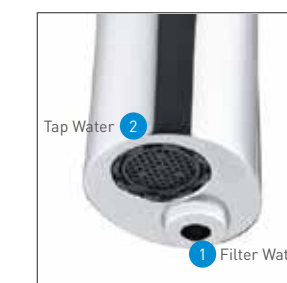

· Recommend to replace twice a year.
· This system has been tested according to NSF/ANSI 42 and 53. 115