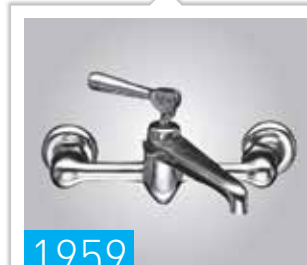

MOEN'S HISTORY

1939

Al Moen designs the first single handle mixing faucet.

1985

Moen's sales increases rapidly and its turnover reaches US\$20 million worldwide.

1997

Lifeshine finish is introduced.

1959