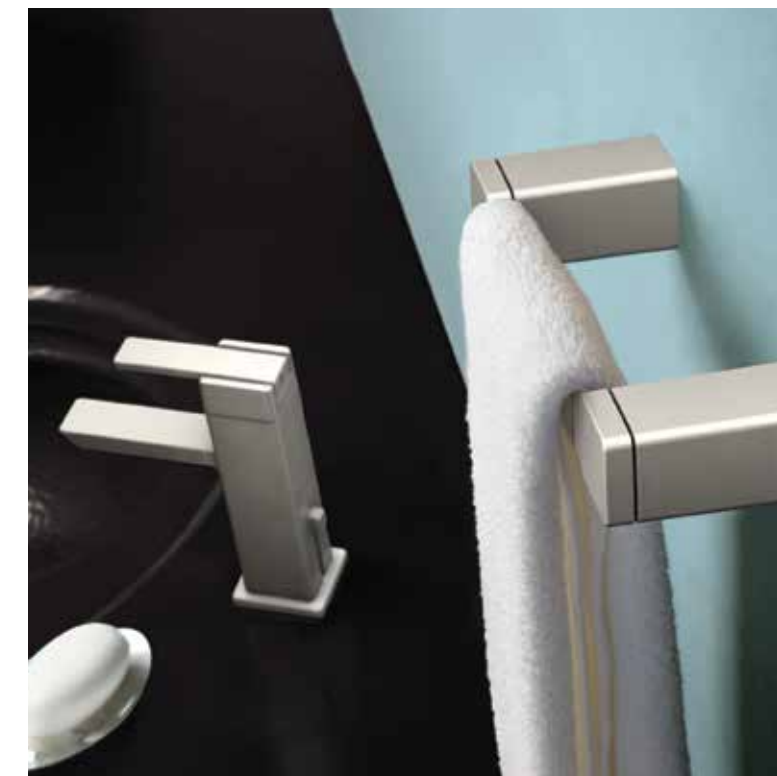

ACCESSORIES

Tank Lever **YB8801**

Robe Hook **YB8803**

Pivoting Paper Holder **YB8808**

18" Towel Bar **YB8818**
24" Towel Bar **YB8824**

Towel Ring **YB8886**

Decorative Knob **YB8805**

Drawer Pull **YB8807**