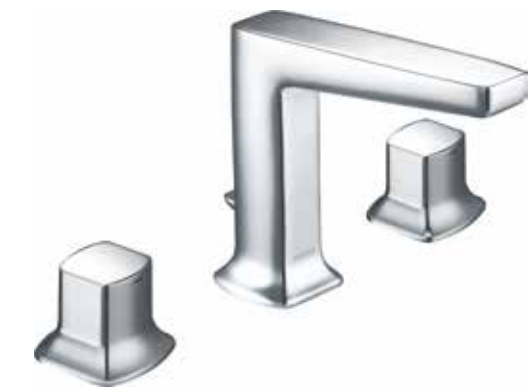

DIAMOND

NEW!

20 Diamond Single-Handle Lav Faucet 68121

LAVATORY FAUCETS

Single-Handle 68121

Widespread T68228

*Requires rough in 9000

ROMAN TUB FAUCET