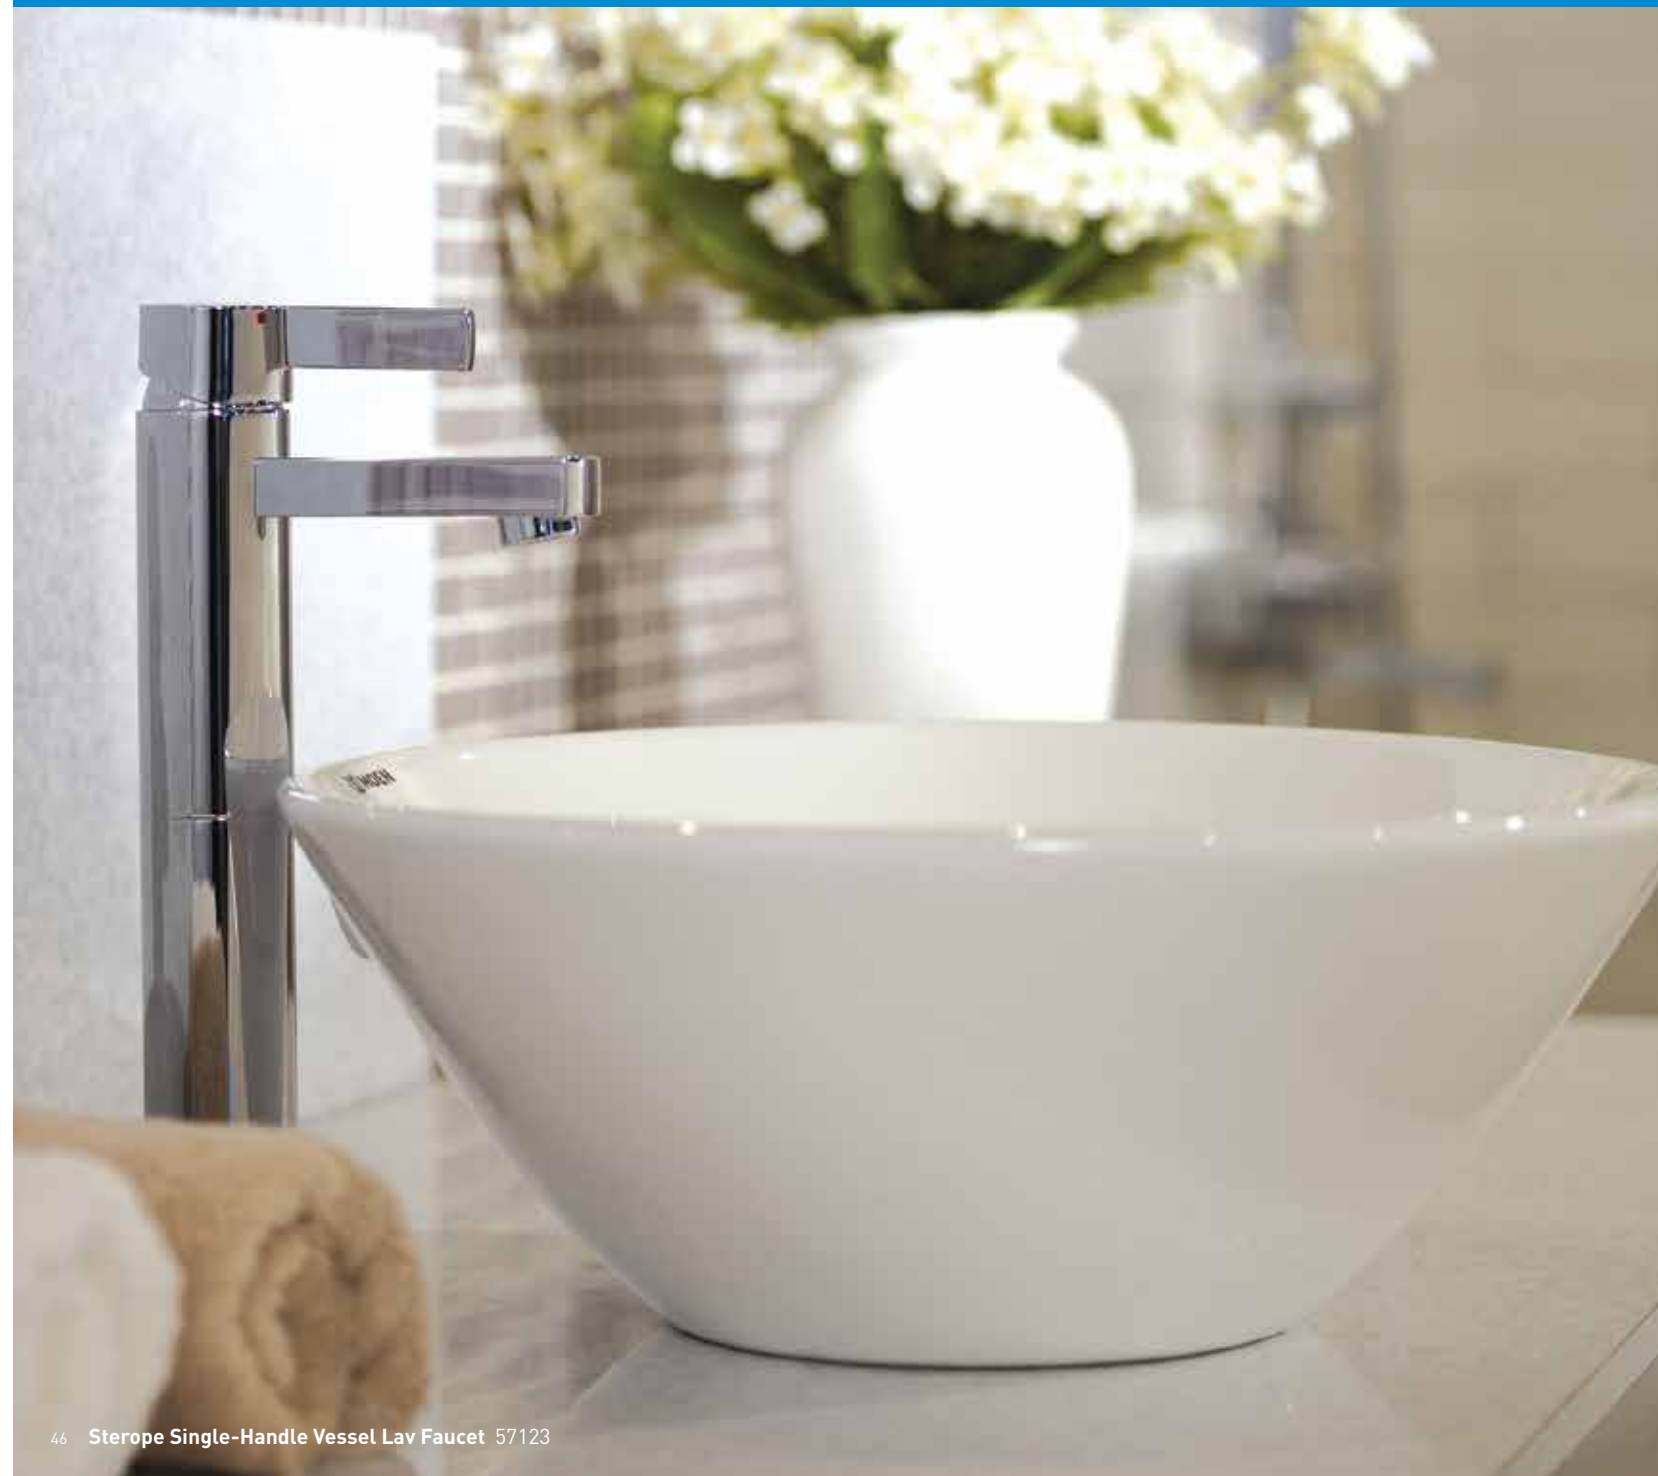

TUB FAUCET

Upright Tub / Shower with Diverter 16273

+

Rise Pipes 16273F

=

Use with 16273 for floor standing tub

Neoclassic Single-Handle Lav Faucet 16121

STEROPE