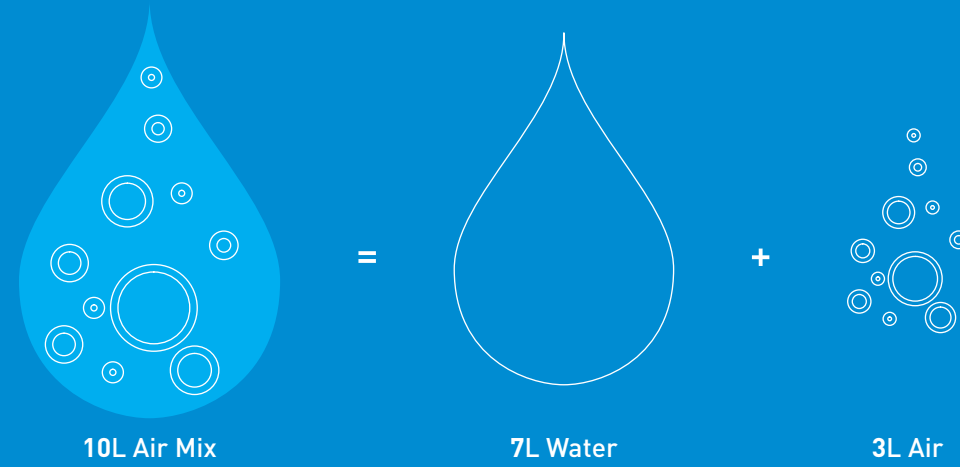

Single-Function Showerhead with Arm & Flange 6302

Single-Function Showerhead 6303

Single-Function Showerhead S6335

THREE FUNCTION

Rain Showerhead M22050 **NEW**
(Size : 250 x 600mm)

Spray

Waterfall

Spray + Waterfall

AIR-IN TECHNOLOGY

AIR-IN MOEN ADVANCE AIR-IN TECHNOLOGY
MIXES ABUNDANT AIR INTO THE WATER,
GENERATES HIGHER PRESSURE INTENSITY.

It can save 30% water compare with traditional hand shower.

You can experience higher shower comfort with less water consumption. Droplets mixed with air become softer, lighter and voluminous, enliven your skin.