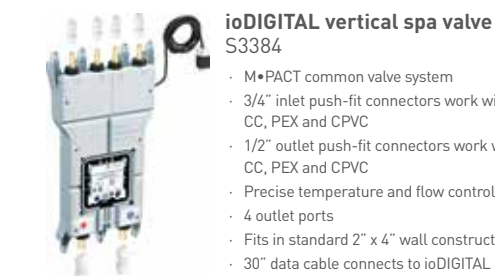

How to order a complete ioDIGITAL vertical spa?

Valve Part No. Controller Remote (Optional) Showering Trim Part No. Complete ioDIGITAL Vertical Spa

ioDIGITAL™ the ultimate blend of technology and luxury - puts you in control of precise temperature, flow and custom presets.