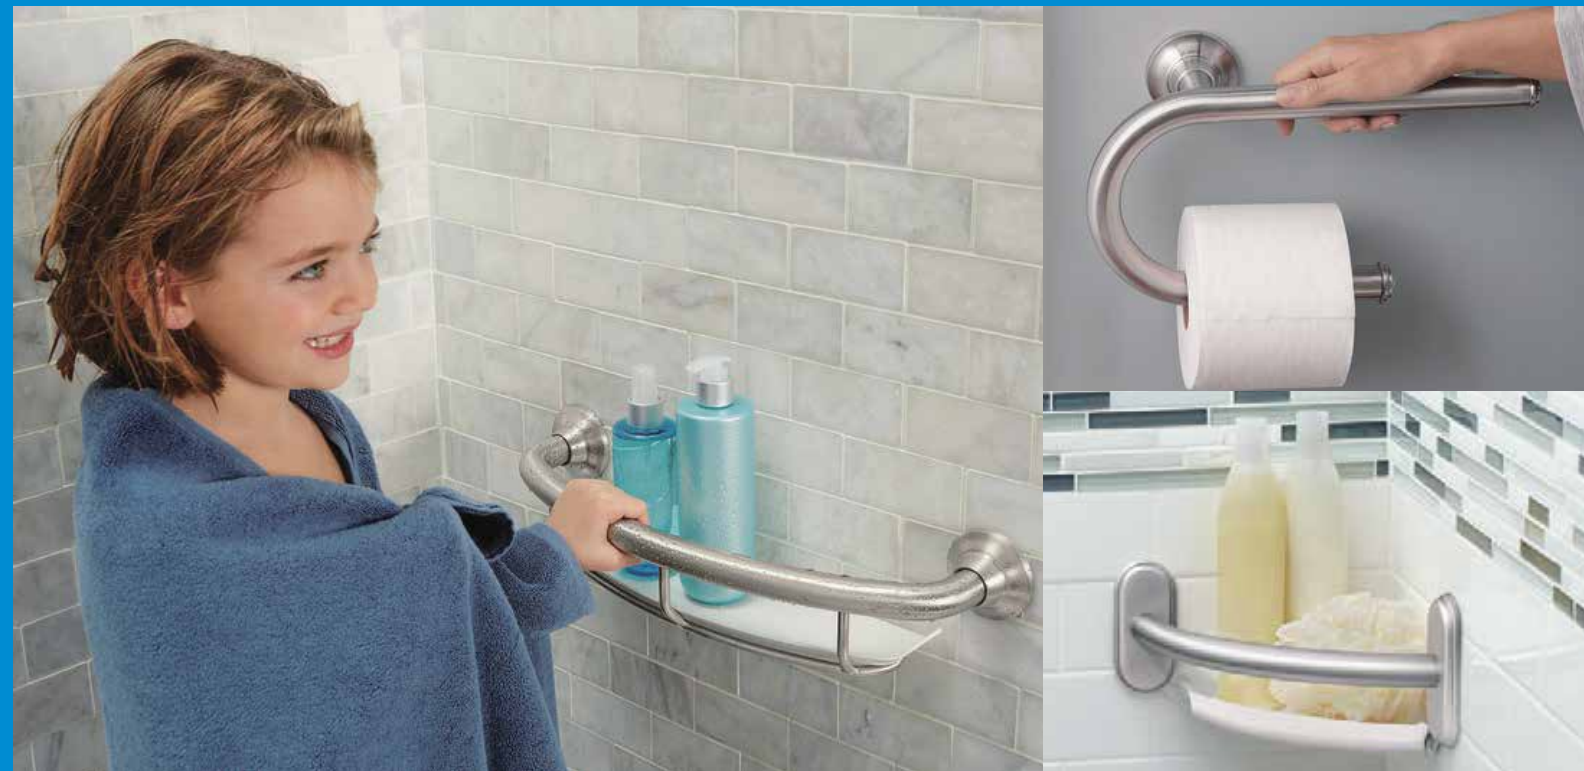

There's no need to sacrifice style for safety.

Moen® Designer Grab Bars with integrated accessories combine security and convenience with style and sophistication. The multi-function design allows you to increase safety while reducing clutter in the bathroom.