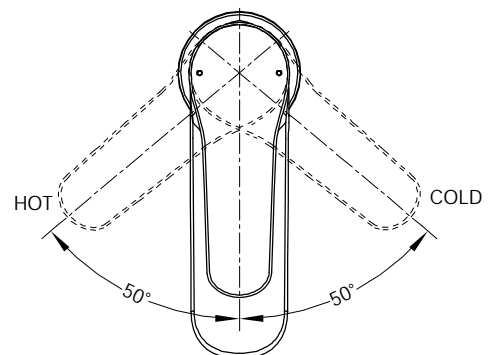

DESCRIPTION

- Metal construction with a chrome finish
- G1/2 inlet connections
- Includes 600mm long flexible inlet hoses

OPERATION

- Lever style handle
- Pull-on / Push-off
- Temperature controlled through 100 degree arc of handle travel

FLOW

- Flowrate is about 5.5L/min at 0.3Mpa with aerator
- Flowrate is about 3.7L/min at 0.1Mpa with aerator

CARTRIDGE

- MOEN Duralast cartridge

STANDARD

- Designed to meet GB 18145

WARRANTY

- 5years limited warranty against leaks and drips

SIENA

Single Mount Single-Handle Lavatory Faucet

Models: 15121

NOTE: THIS FAUCET IS DESIGNED TO BE INSTALLED THRU 34mm MIN. TO 38mm MAX. DIA. HOLE

CRITICAL DIMENSION

(DO NOT SCALE)