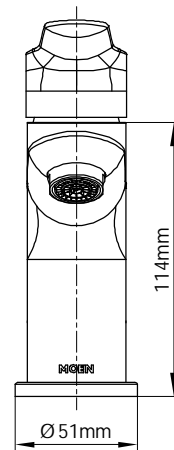

DESCRIPTION

- Metal construction with a chrome finish
- G1/2 inlet connections
- Includes 600mm long flexible inlet hoses

OPERATION

- Lever style handle
- Pull-on / Push-off
- Temperature controlled through 100 degree arc of handle travel

FLOW

- Flowrate is about 5.5L/min at 0.3Mpa with aerator
- Flowrate is about 3.7L/min at 0.1Mpa with aerator

CARTRIDGE

- MOEN Duralast cartridge

STANDARD

- Designed to meet GB 18145

WARRANTY

- 5years limited warranty against leaks and drips

SIENA

Single Mount Single-Handle Lavatory Faucet

Models: 15121

NOTE: THIS FAUCET IS DESIGNED TO BE INSTALLED THRU 34mm MIN. TO 38mm MAX. DIA. HOLE

CRITICAL DIMENSION

(DO NOT SCALE)