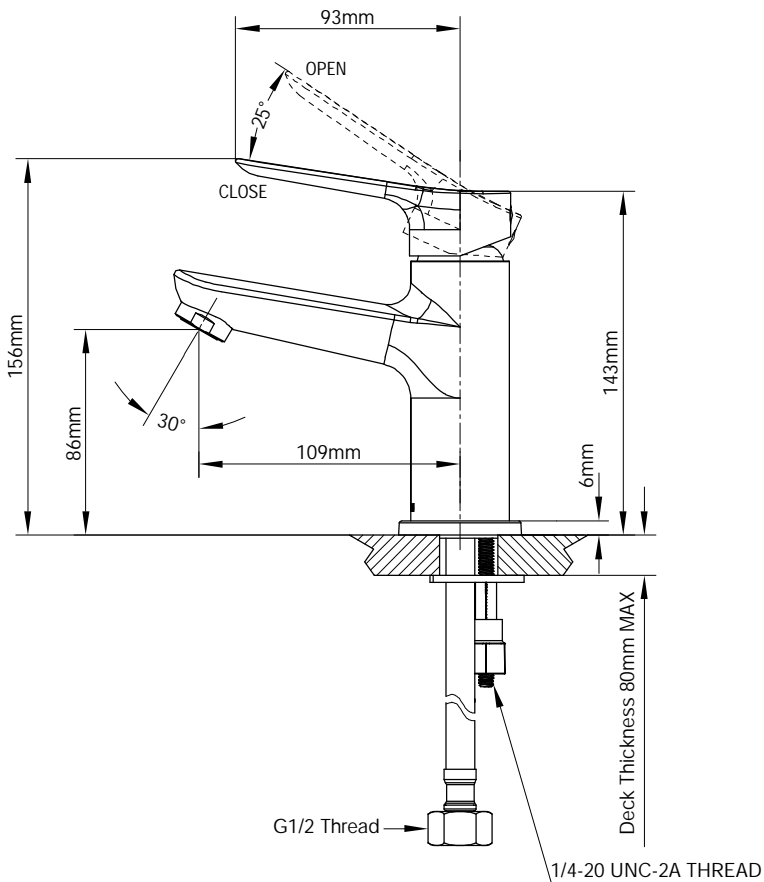

DESCRIPTION

- Metal construction with a chrome finish
- G1/2 inlet connections
- Includes 600mm long flexible inlet hoses

OPERATION

- Lever style handle
- Pull-on / Push-off
- Temperature controlled through 100 degree arc of handle travel

FLOW

- Flowrate is about 5.5L/min at 0.3Mpa with aerator
- Flowrate is about 3.7L/min at 0.1Mpa with aerator

CARTRIDGE

- MOEN Duralast cartridge

STANDARD

- Designed to meet GB 18145

WARRANTY

- 5years limited warranty against leaks and drips

SIENA

Single Mount Single-Handle Lavatory Faucet

Models: 15121

NOTE: THIS FAUCET IS DESIGNED TO BE INSTALLED THRU 34mm MIN. TO 38mm MAX. DIA. HOLE

CRITICAL DIMENSION

(DO NOT SCALE)