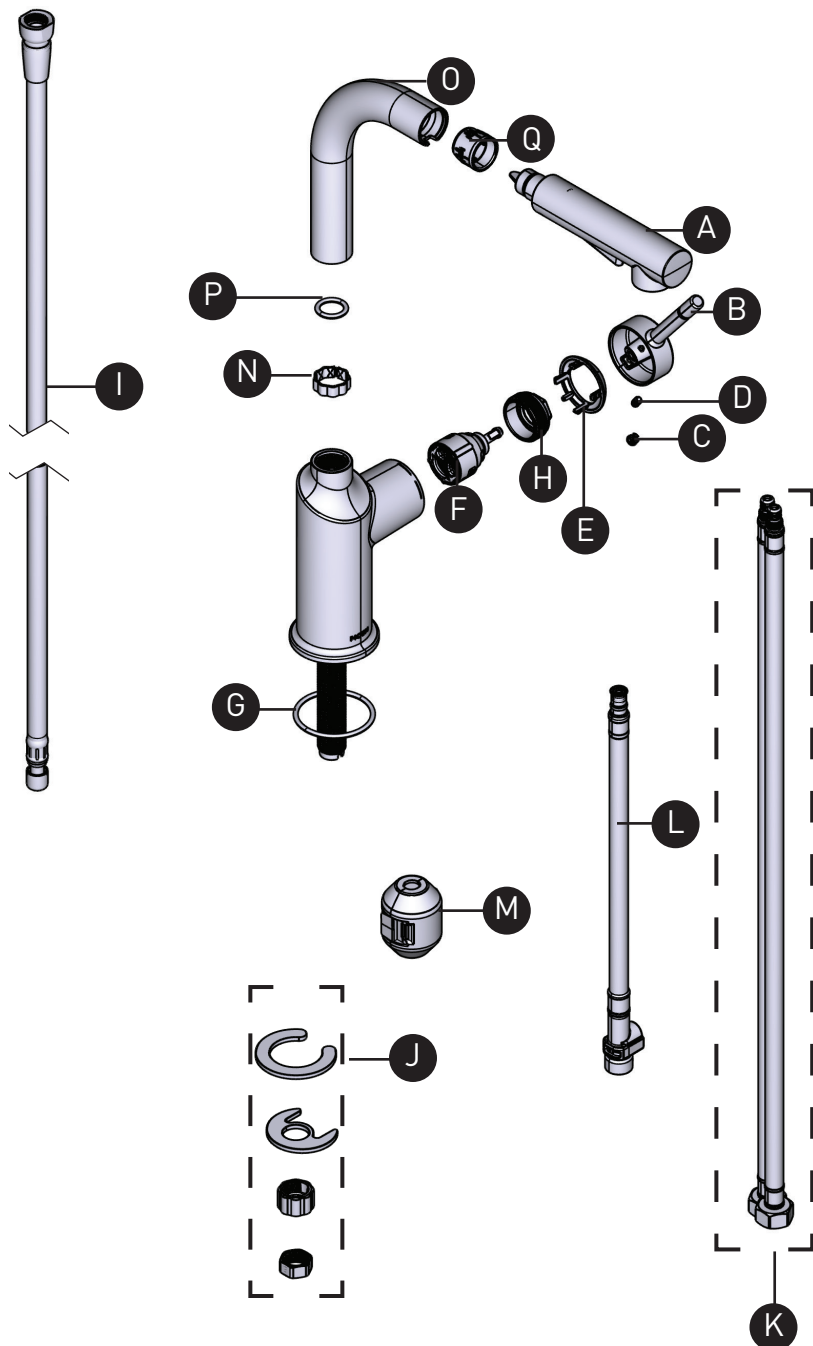

## 售后配件爆炸图

### 莎曼

### 单把手抽拉厨房龙头

ID	配件描述 Kit Description	配件编号 Kit Number	表面处理 Finish
A	喷嘴 Spray Wand	213478	Chrome
		213478N	Matte Black
		213478SRS	Spot Resist Stainless
B	把手 Handle	184739	Chrome
		184739N	Matte Black
		184739SRS	Spot Resist Stainless
C	塞钮 Button	153562	Chrome
		153562N	Matte Black
		153562SCSL	For SRS
D	螺钉 Set Screw	198301	N/A
E	装饰盖 Cover	173792	Chrome
		173792BL	Matte Black
		173792SRS	Spot Resist Stainless
F	芯轴 Cartridge	146565C	N/A
G	O型圈 O-ring	197912	N/A
H	芯轴螺母 Cartridge Nut	151639	N/A
I	抽拉软管 Pullout Hose	204744	N/A
J	安装配件包 Accessory Package	164388	N/A
K	进水软管 Inlet Hose	200977	N/A
L	快速接头 Quick Connector	154804NB	N/A
M	配重块 Hose weight	163167	N/A
N	水嘴固定垫圈 Washer	161306	N/A
O	水嘴 Spout	184740	Chrome
		184740BL	Matte Black
		184740SRS	Spot Resist Stainless
		184740W	White
P	O型圈 O-ring	99936	N/A
Q	花洒固定环 Fixed	171061	N/A