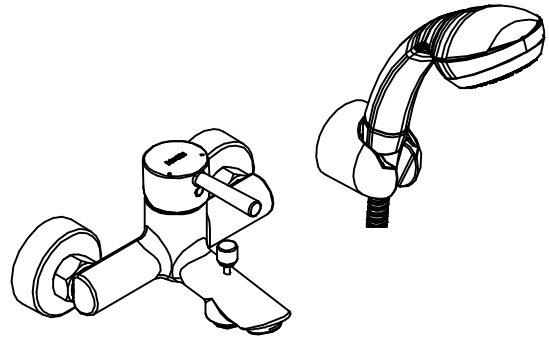

DESCRIPTION

- Metal construction with chrome finish
- R1/2 connections
- Includes hand-held shower, wall bracket and 150cm long hose

OPERATION

- Lever style handle
- Pull-on / Push-off
- Temperature controlled through 90 degree arc of handle travel

FLOW

- Flowrate at 0.3Mpa : about 19.8L/min in tub spout;
about 8.3L/min with hose and handheld shower

CARTRIDGE

- Ceramic 35mm cartridge design
- Nonmetallic / nonferrous and ceramic material

STANDARD

- Designed to meet GB 18145

WARRANTY

- 5 years limited warranty against leaks and drips

Essence

Single Handle Wall Mount Tub / Shower Faucet

Models: 14132

CRITICAL DIMENSION

(DO NOT SCALE)