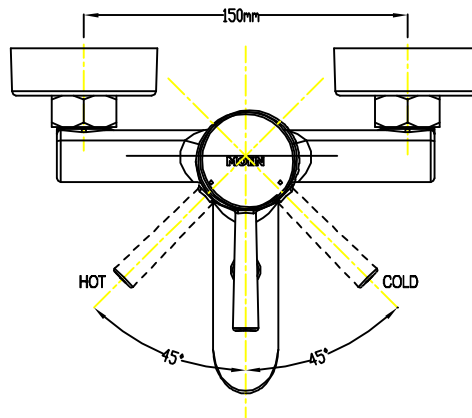

DESCRIPTION

- Metal construction with chrome finish
- R1/2 connections
- Includes hand-held shower, wall bracket and 150cm long hose

OPERATION

- Lever style handle
- Pull-on / Push-off
- Temperature controlled through 90 degree arc of handle travel

FLOW

- Flowrate at 0.3Mpa : about 19.8L/min in tub spout;
about 8.3L/min with hose and handheld shower

CARTRIDGE

- Ceramic 35mm cartridge design
- Nonmetallic / nonferrous and ceramic material

STANDARD

- Designed to meet GB 18145

WARRANTY

- 5 years limited warranty against leaks and drips

Essence

Single Handle Wall Mount Tub / Shower Faucet

Models: 14132

CRITICAL DIMENSION

(DO NOT SCALE)