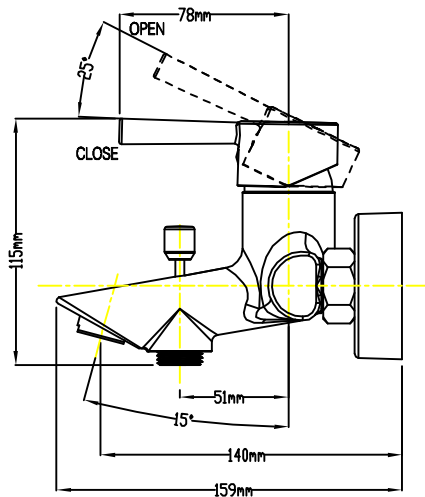

DESCRIPTION

- Metal construction with chrome finish
- R1/2 connections
- Includes hand-held shower, wall bracket and 150cm long hose

OPERATION

- Lever style handle
- Pull-on / Push-off
- Temperature controlled through 90 degree arc of handle travel

FLOW

- Flowrate at 0.3Mpa : about 19.8L/min in tub spout;
about 8.3L/min with hose and handheld shower

CARTRIDGE

- Ceramic 35mm cartridge design
- Nonmetallic / nonferrous and ceramic material

STANDARD

- Designed to meet GB 18145

WARRANTY

- 5 years limited warranty against leaks and drips

Essence

Single Handle Wall Mount Tub / Shower Faucet

Models: 14132

CRITICAL DIMENSION

(DO NOT SCALE)