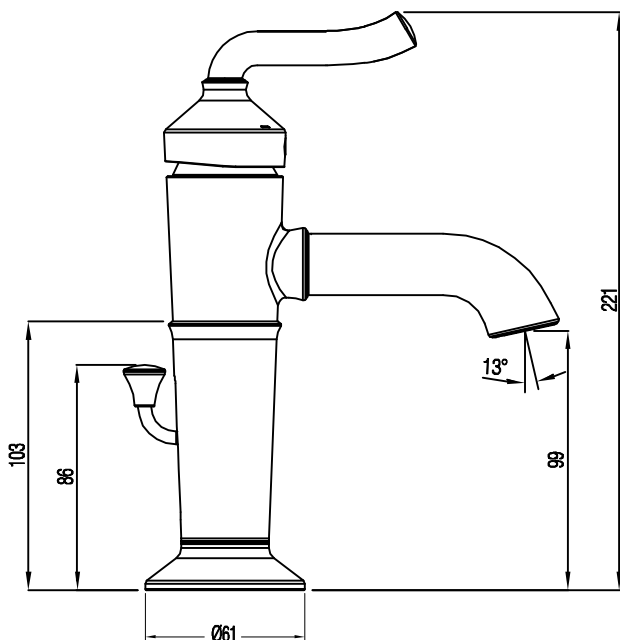

### DESCRIPTION

- Metal construction with a chrome finish
- G3/8 turn to G1/2 inlet connections
- Includes Metal pop-up type waste assembly
- Includes 600mm long flexible inlet hoses

### STANDARD

- Designed to meet GB standard

### CRITICAL DIMENSION

(DO NOT SCALE)