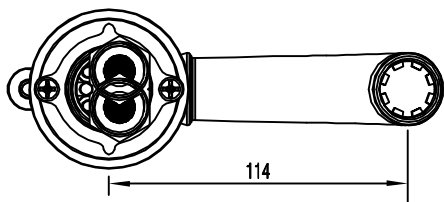

### DESCRIPTION

- Metal construction with a chrome finish
- G3/8 turn to G1/2 inlet connections
- Includes Metal pop-up type waste assembly
- Includes 600mm long flexible inlet hoses

### STANDARD

- Designed to meet GB standard

### CRITICAL DIMENSION

(DO NOT SCALE)