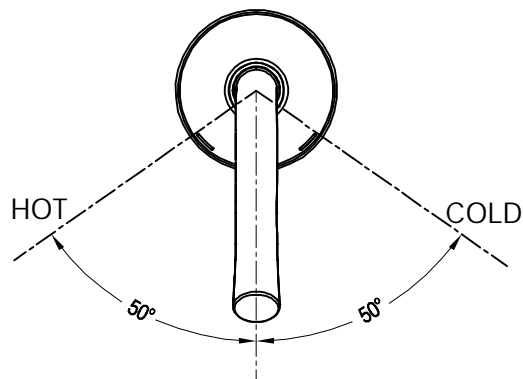

### DESCRIPTION

- Metal construction with a chrome finish
- G3/8 turn to G1/2 inlet connections
- Includes Metal pop-up type waste assembly
- Includes 600mm long flexible inlet hoses

### STANDARD

- Designed to meet GB standard

### CRITICAL DIMENSION

(DO NOT SCALE)