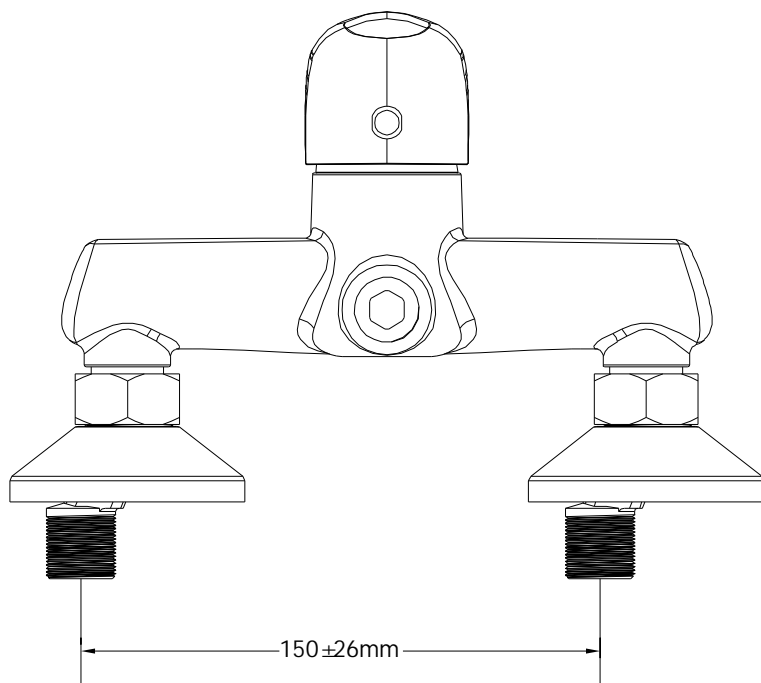

## DESCRIPTION

- Metal construction with a chrome finish
- R1/2 inlet connections
- Includes hand-held shower, wall bracket and 150cm long hose

## CARTRIDGE

- Ceramic 35mm cartridge design
- Nonmetallic / nonferrous and ceramic material

## WARRANTY

- 5 years limited warranty against leaks and drips

OPIA

Single Handle Wall Mount Shower Only

Models:17131

NOTE: THIS FAUCET IS DESIGNED TO BE INSTALLED THRU 35mm MIN. DIA. HOLE

CRITICAL DIMENSION  
(DO NOT SCALE)