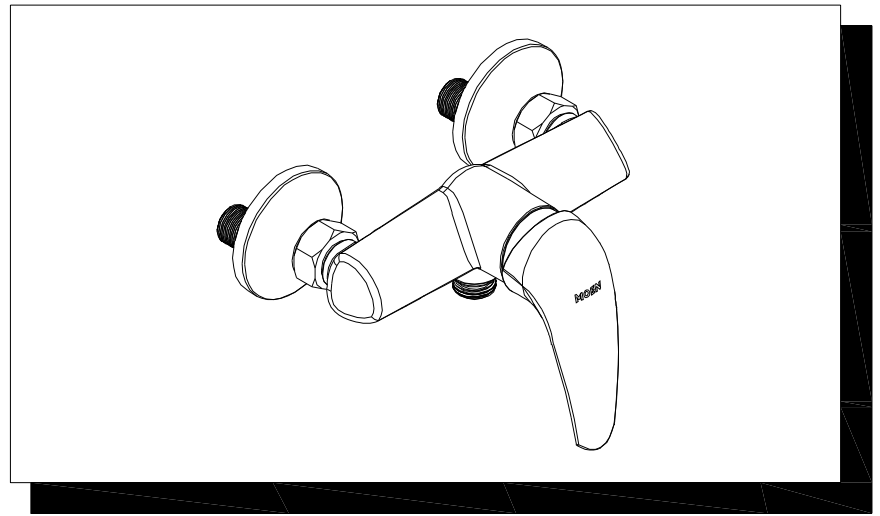

## DESCRIPTION

- Metal construction with a chrome finish
- R1/2 inlet connections
- Includes hand-held shower, wall bracket and 150cm long hose

## CARTRIDGE

- Ceramic 35mm cartridge design
- Nonmetallic / nonferrous and ceramic material

## WARRANTY

- 5 years limited warranty against leaks and drips

OPIA

Single Handle Wall Mount Shower Only

Models:17131

NOTE: THIS FAUCET IS DESIGNED TO BE INSTALLED THRU 35mm MIN. DIA. HOLE

CRITICAL DIMENSION  
(DO NOT SCALE)