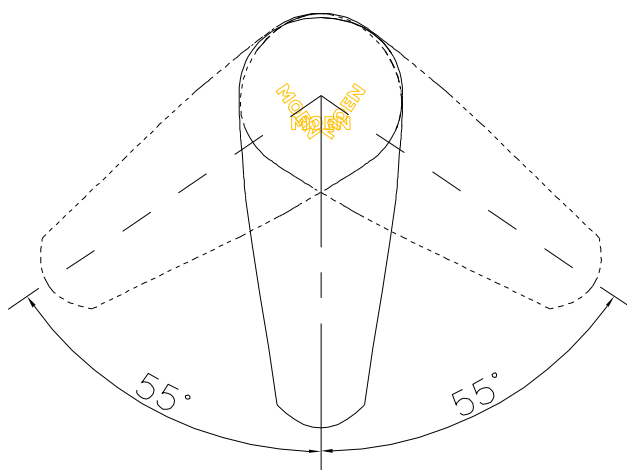

## DESCRIPTION

- Metal construction with a chrome finish
- R1/2 inlet connections
- Includes hand-held shower, wall bracket and 150cm long hose

## WARRANTY

- 5 years limited warranty against leaks and drips

OPIA

Single Handle Wall Mount Shower Only

Models:17131

NOTE: THIS FAUCET IS DESIGNED TO BE INSTALLED THRU 35mm MIN. DIA. HOLE

CRITICAL DIMENSION  
(DO NOT SCALE)