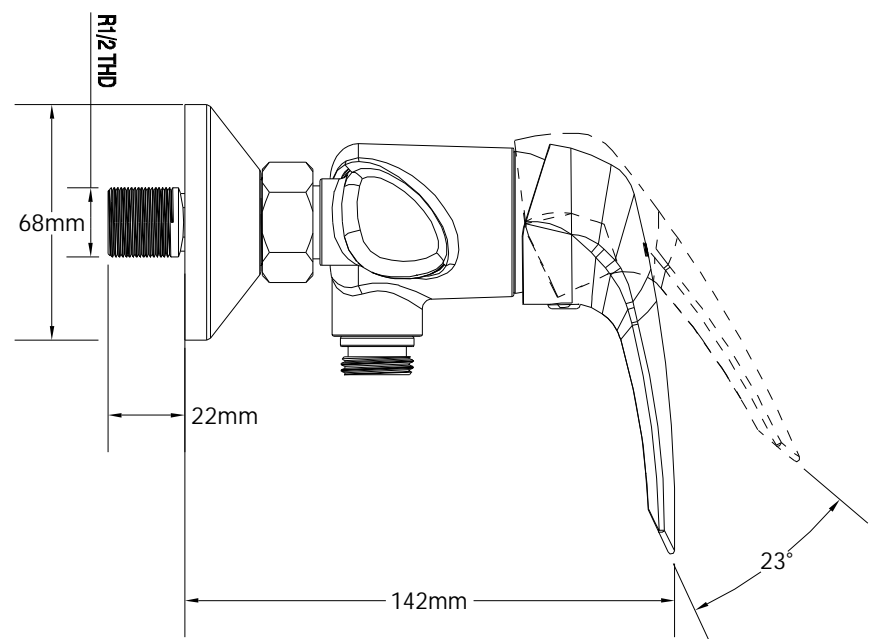

## DESCRIPTION

- Metal construction with a chrome finish
- R1/2 inlet connections
- Includes hand-held shower, wall bracket and 150cm long hose

## CARTRIDGE

- Ceramic 35mm cartridge design
- Nonmetallic / nonferrous and ceramic material

## WARRANTY

- 5 years limited warranty against leaks and drips

OPIA

Single Handle Wall Mount Shower Only

Models:17131

NOTE: THIS FAUCET IS DESIGNED TO BE INSTALLED THRU 35mm MIN. DIA. HOLE

CRITICAL DIMENSION  
(DO NOT SCALE)