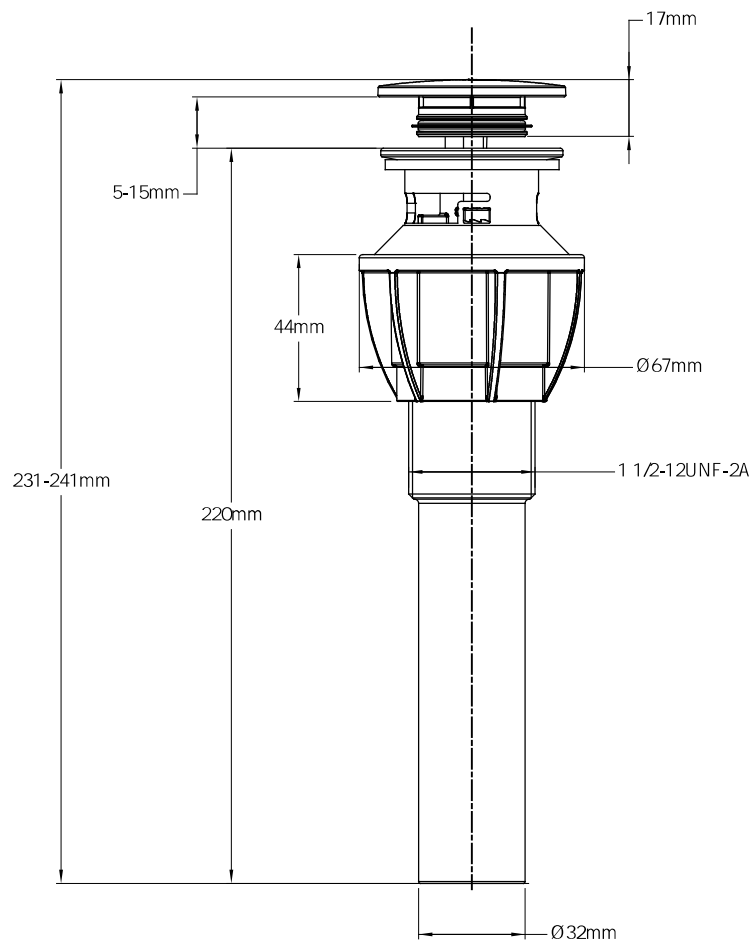

MOEN[®]

Specifications

DESCRIPTION

- Metal and construction with various identified by suffix

STANDARD

- Comply with JC/T932
- Plated finish pass AASS 24 grade 10

WARRANTY

- 1 year limited warranty except artificial damage and chemicals erosion

Lavatory Drainer
MODELS: 195898 series

CRITICAL DIMENSIONS DO NOT SCALE