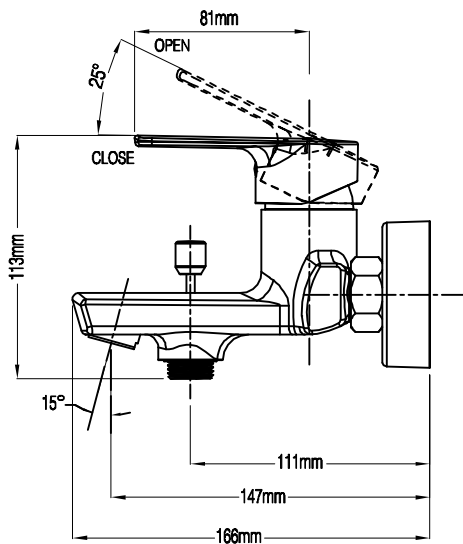

DESCRIPTION

- Metal construction with chrome finish
- G1/2 connections
- Includes hand-held shower, wall bracket and 150cm long hose

OPERATION

- Lever style handle
- Pull-on / Push-off
- Temperature controlled through 90 degree arc of handle travel

FLOW

- Flowrate at 0.3Mpa :about 20L/min in tub spout; about 7.3L/min with hose and handheld shower

CARTRIDGE

- Ceramic 35mm cartridge design
- Nonmetallic / nonferrous and ceramic material

STANDARD

- Designed to meet GB 18145

WARRANTY

- 5 years limited warranty against leaks and drips

AURELIA
Single Handle Wall Mount Tub Shower Faucet
Models: 21132

CRITICAL DIMENSION

(DO NOT SCALE)