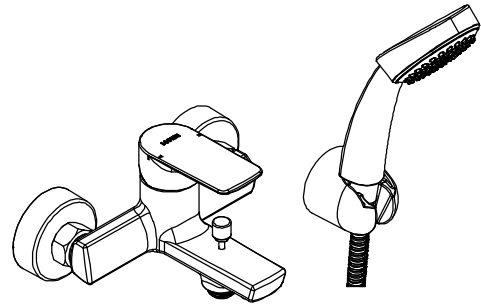

DESCRIPTION

- Metal construction with chrome finish
- G1/2 connections
- Includes hand-held shower, wall bracket and 150cm long hose

OPERATION

- Lever style handle
- Pull-on / Push-off
- Temperature controlled through 90 degree arc of handle travel

FLOW

- Flowrate at 0.3Mpa :about 20L/min in tub spout; about 7.3L/min with hose and handheld shower

CARTRIDGE

- Ceramic 35mm cartridge design
- Nonmetallic / nonferrous and ceramic material

STANDARD

- Designed to meet GB 18145

WARRANTY

- 5 years limited warranty against leaks and drips

AURELIA
Single Handle Wall Mount Tub Shower Faucet
Models: 21132

CRITICAL DIMENSION

(DO NOT SCALE)