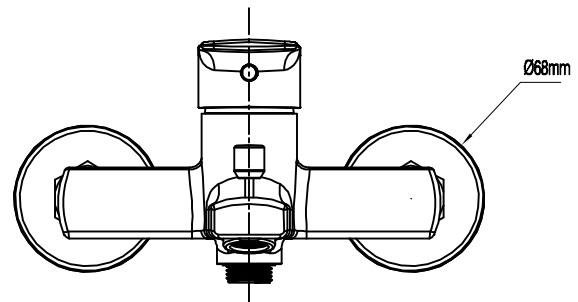

DESCRIPTION

- Metal construction with chrome finish
- G1/2 connections
- Includes hand-held shower, wall bracket and 150cm long hose

OPERATION

- Lever style handle
- Pull-on / Push-off
- Temperature controlled through 90 degree arc of handle travel

FLOW

- Flowrate at 0.3Mpa :about 20L/min in tub spout; about 7.3L/min with hose and handheld shower

CARTRIDGE

- Ceramic 35mm cartridge design
- Nonmetallic / nonferrous and ceramic material

STANDARD

- Designed to meet GB 18145

WARRANTY

- 5 years limited warranty against leaks and drips

AURELIA
Single Handle Wall Mount Tub Shower Faucet
Models: 21132

CRITICAL DIMENSION

(DO NOT SCALE)