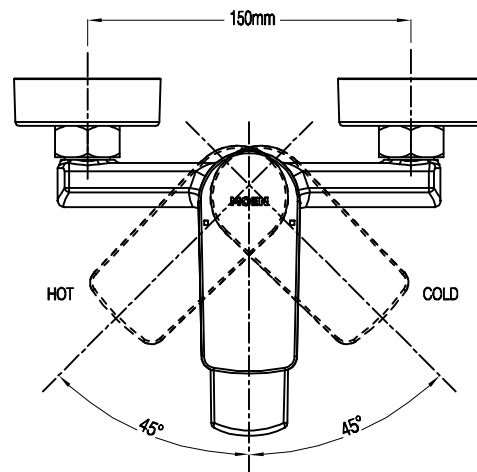

DESCRIPTION

- Metal construction with chrome finish
- G1/2 connections
- Includes hand-held shower, wall bracket and 150cm long hose

OPERATION

- Lever style handle
- Pull-on / Push-off
- Temperature controlled through 90 degree arc of handle travel

FLOW

- Flowrate at 0.3Mpa :about 20L/min in tub spout; about 7.3L/min with hose and handheld shower

CARTRIDGE

- Ceramic 35mm cartridge design
- Nonmetallic / nonferrous and ceramic material

STANDARD

- Designed to meet GB 18145

WARRANTY

- 5 years limited warranty against leaks and drips

AURELIA
Single Handle Wall Mount Tub Shower Faucet
Models: 21132

CRITICAL DIMENSION

(DO NOT SCALE)