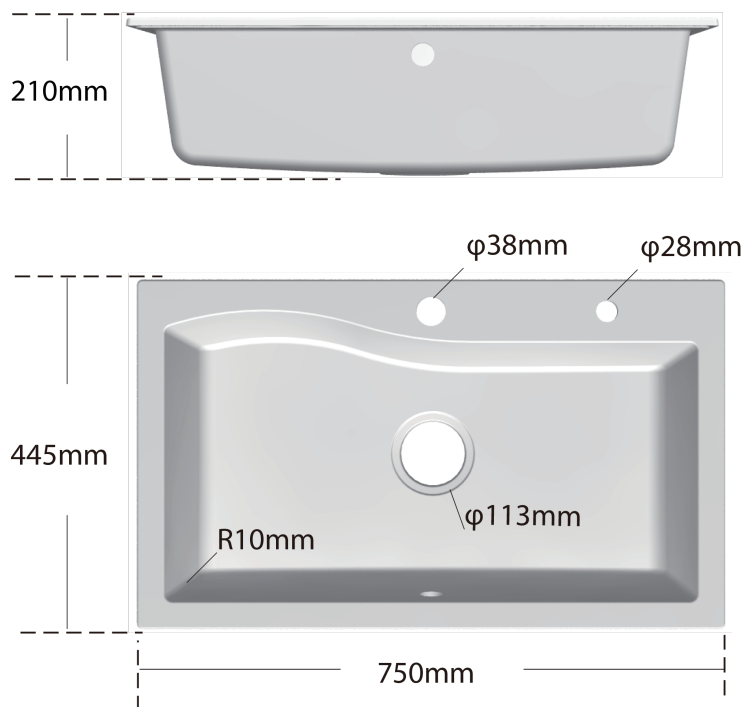

CRITICAL DIMENSIONS DO NOT SCALE