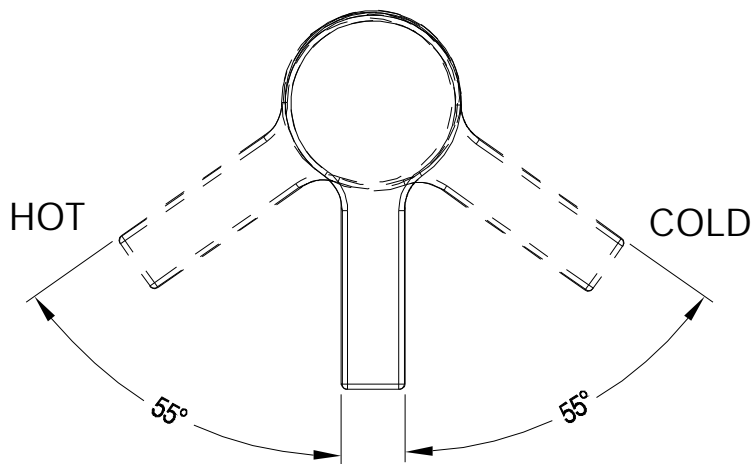

DESCRIPTION

- Metal construction with chrome finish
- R1/2 THD inlet connections
- Includes hand-held shower, wall bracket and 175cm long hose

OPERATION

- Lever style handle
- Pull-on / Push-off
- Temperature controlled through 110 degree arc of handle travel

FLOW

- Flowrate is 0.33L/s minimum at 0.3Mpa

CARTRIDGE

- Ceramic 35mm cartridge
- Nonmetallic / nonferrous and ceramic material

STANDARD

- Designed to meet GB-18145 standard

WARRANTY

- 5 years limited warranty against leaks and drips

Fascination
Single Handle Wall Mount Tub Shower

Model:63132

CRITICAL DIMENSION
(DO NOT SCALE)