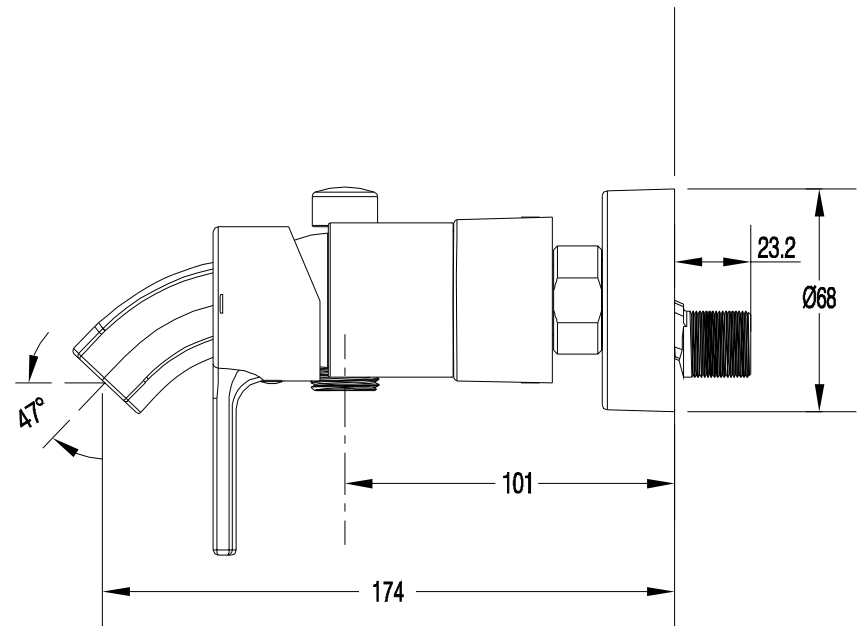

DESCRIPTION

- Metal construction with chrome finish
- R1/2 THD inlet connections
- Includes hand-held shower, wall bracket and 175cm long hose

OPERATION

- Lever style handle
- Pull-on / Push-off
- Temperature controlled through 110 degree arc of handle travel

FLOW

- Flowrate is 0.33L/s minimum at 0.3Mpa

CARTRIDGE

- Ceramic 35mm cartridge
- Nonmetallic / nonferrous and ceramic material

STANDARD

- Designed to meet GB-18145 standard

WARRANTY

- 5 years limited warranty against leaks and drips

Fascination
Single Handle Wall Mount Tub Shower

Model:63132

CRITICAL DIMENSION
(DO NOT SCALE)