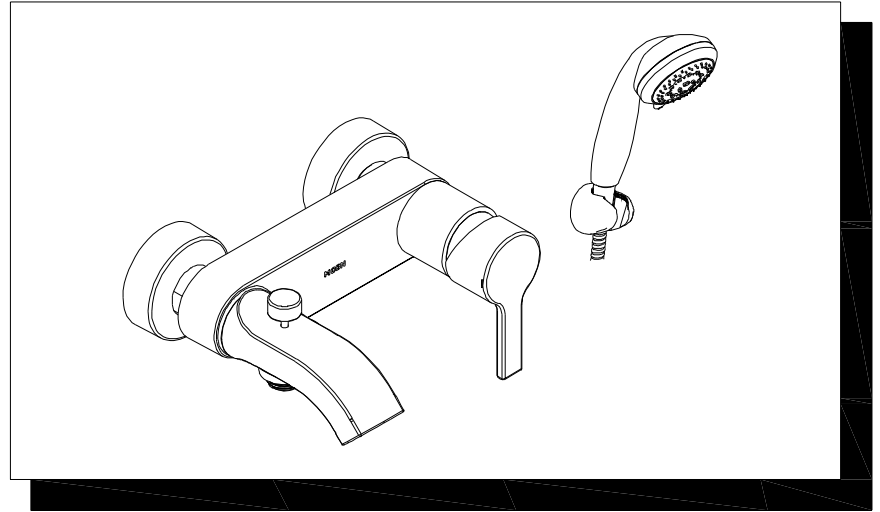

DESCRIPTION

- Metal construction with chrome finish
- R1/2 THD inlet connections
- Includes hand-held shower, wall bracket and 175cm long hose

OPERATION

- Lever style handle
- Pull-on / Push-off
- Temperature controlled through 110 degree arc of handle travel

FLOW

- Flowrate is 0.33L/s minimum at 0.3Mpa

CARTRIDGE

- Ceramic 35mm cartridge
- Nonmetallic / nonferrous and ceramic material

STANDARD

- Designed to meet GB-18145 standard

WARRANTY

- 5 years limited warranty against leaks and drips

Fascination
Single Handle Wall Mount Tub Shower

Model:63132

CRITICAL DIMENSION
(DO NOT SCALE)