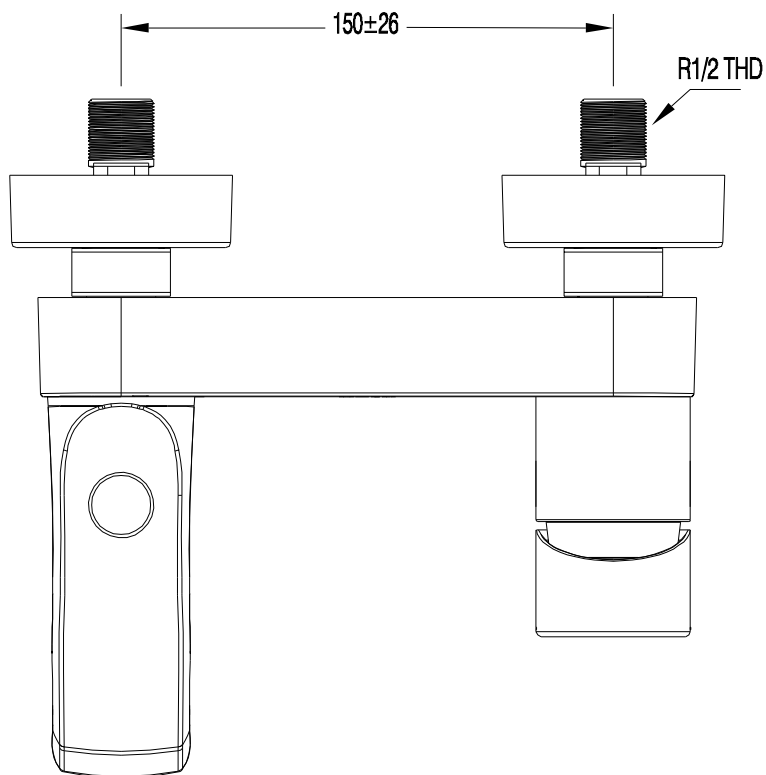

DESCRIPTION

- Metal construction with chrome finish
- R1/2 THD inlet connections
- Includes hand-held shower, wall bracket and 175cm long hose

OPERATION

- Lever style handle
- Pull-on / Push-off
- Temperature controlled through 110 degree arc of handle travel

FLOW

- Flowrate is 0.33L/s minimum at 0.3Mpa

CARTRIDGE

- Ceramic 35mm cartridge
- Nonmetallic / nonferrous and ceramic material

STANDARD

- Designed to meet GB-18145 standard

WARRANTY

- 5 years limited warranty against leaks and drips

Fascination
Single Handle Wall Mount Tub Shower

Model:63132

CRITICAL DIMENSION
(DO NOT SCALE)