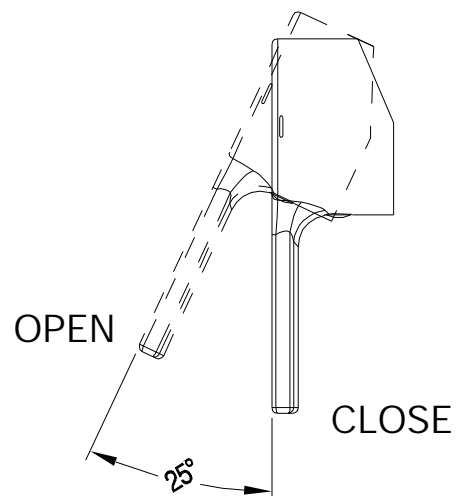

DESCRIPTION

- Metal construction with chrome finish
- R1/2 THD inlet connections
- Includes hand-held shower, wall bracket and 175cm long hose

OPERATION

- Lever style handle
- Pull-on / Push-off
- Temperature controlled through 110 degree arc of handle travel

FLOW

- Flowrate is 0.33L/s minimum at 0.3Mpa

CARTRIDGE

- Ceramic 35mm cartridge
- Nonmetallic / nonferrous and ceramic material

STANDARD

- Designed to meet GB-18145 standard

WARRANTY

- 5 years limited warranty against leaks and drips

Fascination
Single Handle Wall Mount Tub Shower

Model:63132

CRITICAL DIMENSION
(DO NOT SCALE)