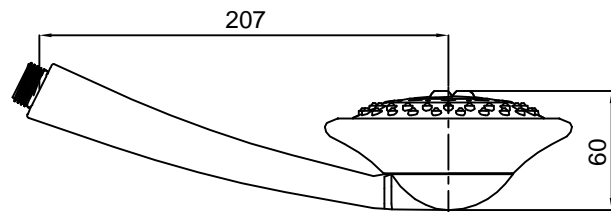

DESCRIPTION

- Metal construction with a chrome finish
- R1/2 inlet connections
- Includes hand-held shower, wall bracket and 175cm long hose

OPERATION

- Lever style handle
- Pull-on / Push-off
- Temperature controlled through 110 degree arc of handle travel

FLOW

- Flowrate is 0.33L/s minimum under 0.3Mpa

CARTRIDGE

- Ceramic 35mm cartridge design
- Nonmetallic / nonferrous and ceramic material

STANDARD

- Designed to meet GB standard

WARRANTY

- 5 years limited warranty against leaks and drips

Kingsley
Single Handle Wall Mount Tub Shower

Models:65132

CRITICAL DIMENSION

(DO NOT SCALE)

5 Function Handheld Shower

- Dripping
- Shower spray
- Showerspray & revolving massage
- Revolving massage
- Aeration

CRITICAL DIMENSION
(DO NOT SCALE)