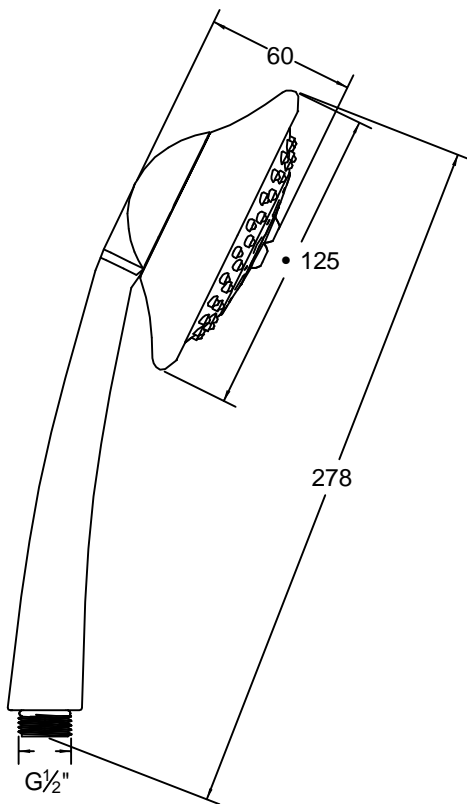

DESCRIPTION

- Metal construction with a chrome finish
- R1/2 inlet connections
- Includes hand-held shower, wall bracket and 175cm long hose

OPERATION

- Lever style handle
- Pull-on / Push-off
- Temperature controlled through 110 degree arc of handle travel

FLOW

- Flowrate is 0.33L/s minimum under 0.3Mpa

CARTRIDGE

- Ceramic 35mm cartridge design
- Nonmetallic / nonferrous and ceramic material

STANDARD

- Designed to meet GB standard

WARRANTY

- 5 years limited warranty against leaks and drips

Kingsley
Single Handle Wall Mount Tub Shower

Models:65132

CRITICAL DIMENSION

(DO NOT SCALE)

5 Function Handheld Shower

- Dripping
- Shower spray
- Showerspray & revolving massage
- Revolving massage
- Aeration

CRITICAL DIMENSION
(DO NOT SCALE)