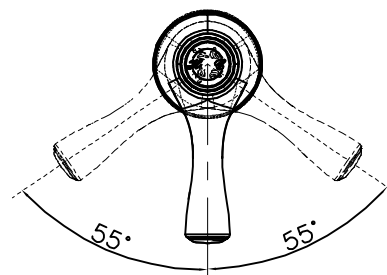

DESCRIPTION

- Metal construction with a chrome finish
- R1/2 inlet connections
- Includes hand-held shower, wall bracket and 175cm long hose

OPERATION

- Lever style handle
- Pull-on / Push-off
- Temperature controlled through 110 degree arc of handle travel

FLOW

- Flowrate is 0.33L/s minimum under 0.3Mpa

CARTRIDGE

- Ceramic 35mm cartridge design
- Nonmetallic / nonferrous and ceramic material

STANDARD

- Designed to meet GB standard

WARRANTY

- 5 years limited warranty against leaks and drips

Kingsley
Single Handle Wall Mount Tub Shower

Models:65132

CRITICAL DIMENSION

(DO NOT SCALE)

5 Function Handheld Shower

- Dripping
- Shower spray
- Showerspray & revolving massage
- Revolving massage
- Aeration

CRITICAL DIMENSION
(DO NOT SCALE)