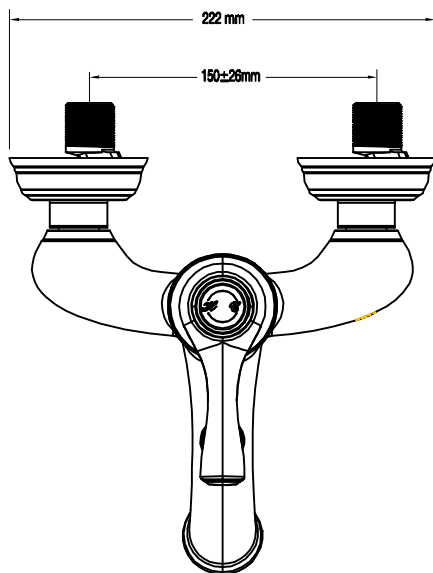

DESCRIPTION

- Metal construction with a chrome finish
- R1/2 inlet connections
- Includes hand-held shower, wall bracket and 175cm long hose

OPERATION

- Lever style handle
- Pull-on / Push-off
- Temperature controlled through 110 degree arc of handle travel

FLOW

- Flowrate is 0.33L/s minimum under 0.3Mpa

CARTRIDGE

- Ceramic 35mm cartridge design
- Nonmetallic / nonferrous and ceramic material

STANDARD

- Designed to meet GB standard

WARRANTY

- 5 years limited warranty against leaks and drips

Kingsley
Single Handle Wall Mount Tub Shower

Models:65132

CRITICAL DIMENSION

(DO NOT SCALE)

5 Function Handheld Shower

- Dripping
- Shower spray
- Showerspray & revolving massage
- Revolving massage
- Aeration

CRITICAL DIMENSION
(DO NOT SCALE)