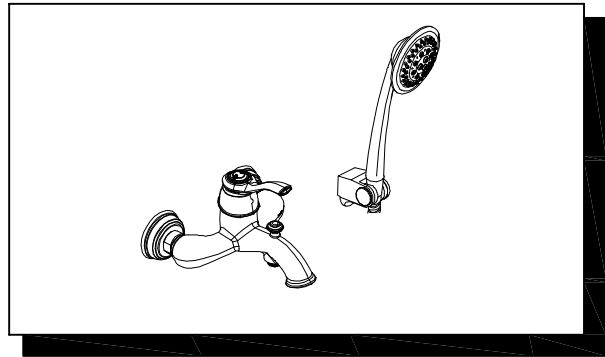

DESCRIPTION

- Metal construction with a chrome finish
- R1/2 inlet connections
- Includes hand-held shower, wall bracket and 175cm long hose

OPERATION

- Lever style handle
- Pull-on / Push-off
- Temperature controlled through 110 degree arc of handle travel

FLOW

- Flowrate is 0.33L/s minimum under 0.3Mpa

CARTRIDGE

- Ceramic 35mm cartridge design
- Nonmetallic / nonferrous and ceramic material

STANDARD

- Designed to meet GB standard

WARRANTY

- 5 years limited warranty against leaks and drips

Kingsley
Single Handle Wall Mount Tub Shower

Models:65132

CRITICAL DIMENSION

(DO NOT SCALE)

5 Function Handheld Shower

- Dripping
- Shower spray
- Showerspray & revolving massage
- Revolving massage
- Aeration