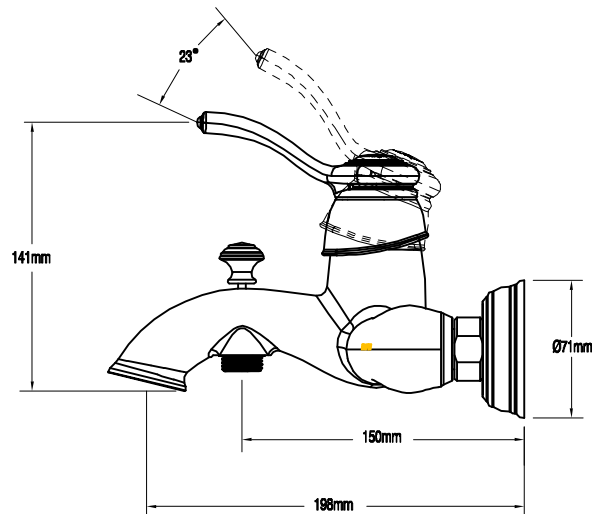

DESCRIPTION

- Metal construction with a chrome finish
- R1/2 inlet connections
- Includes hand-held shower, wall bracket and 175cm long hose

OPERATION

- Lever style handle
- Pull-on / Push-off
- Temperature controlled through 110 degree arc of handle travel

FLOW

- Flowrate is 0.33L/s minimum under 0.3Mpa

CARTRIDGE

- Ceramic 35mm cartridge design
- Nonmetallic / nonferrous and ceramic material

STANDARD

- Designed to meet GB standard

WARRANTY

- 5 years limited warranty against leaks and drips

Kingsley
Single Handle Wall Mount Tub Shower

Models:65132

CRITICAL DIMENSION

(DO NOT SCALE)

5 Function Handheld Shower

- Dripping
- Shower spray
- Showerspray & revolving massage
- Revolving massage
- Aeration

CRITICAL DIMENSION
(DO NOT SCALE)