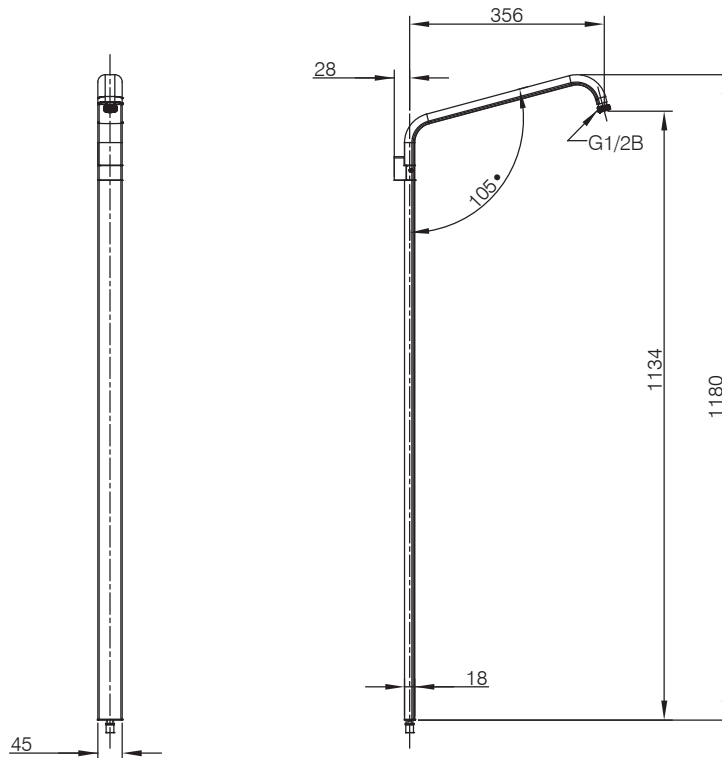

DESCRIPTION

- Metal construction with Chrome finish
- G1/2 connections

STANDARD

- Designed to meet QB/T 4050-2010

WARRANTY

- 1 year limited warranty against leaks and drips

Match with MOEN 68234 WM faucet

SHOWER BAR

Models: 70334B

Units : mm

CRITICAL DIMENSION

(DO NOT SCALE)