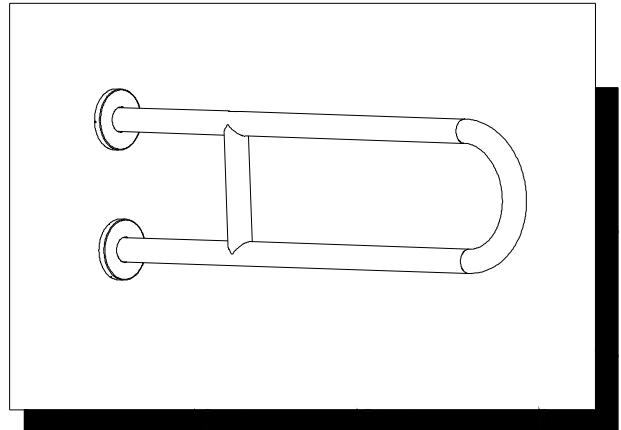

### DESCRIPTION

- Metal SUS304 with Brush or Polish finish

### WARRANTY

- 1 year limited warranty except artificial damage and chemicals erosion

NOTE: ALL DIMENSIONS ARE MM.

TOILET GRAB BAR  
Models: ACC9995 SERIES