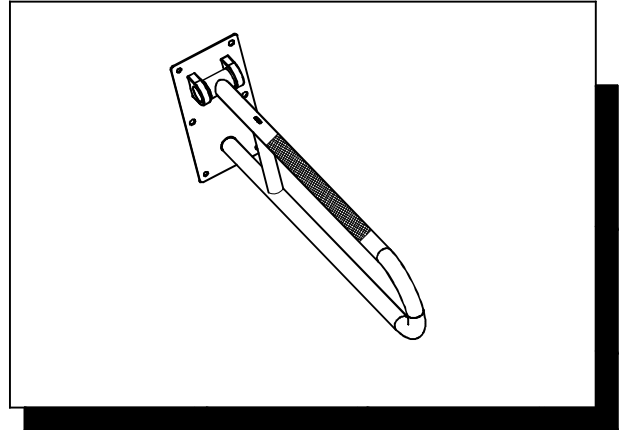

DESCRIPTION

- Metal SUS304 with Brush or Polish finish

STANDARD

- Comply with JC/T 2120-2012
- Product passed AASS 24H grade 10.

WARRANTY

- 1 year limited warranty except artificial damage and chemicals erosion

NOTE: ALL DIMENSIONS ARE MM.

SWING TOILET GRAB BAR
Models: ACC9996 SERIES