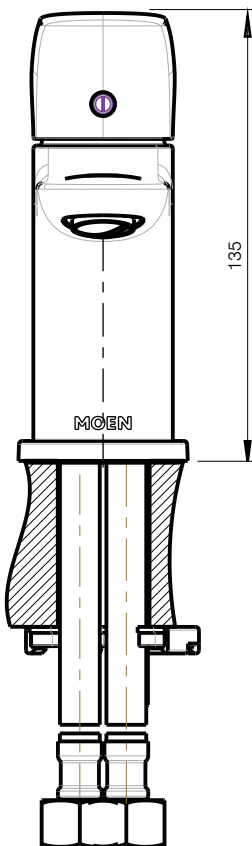

MOEN® 摩恩

Specifications

DESCRIPTION

- Metal construction with various finishes identified by suffix
- G1/2 connections
- Includes 400mm long inlet hoses, except GN10122MCL01 with 600mm inlet hoses
- Including plastic POP-UP waste.

OPERATION

- Lever Style handle
- Pull-on/ Push-off
- Temperature controlled through 90 degree arc of handle travel

FLOW

- Flowrate is about 3.0L/min to 4.5L/min at 0.1Mpa

CARTRIDGE

- Ceramic 35mm cartridge design
- Ceramic material

STANDARDS

- Desigend to meet GB 18145, GB 25501 (Grade 1)

WARRANTY

- 5 years limited warranty against leaks and drips

WALES

Single Mount Single-Handle Lavatory Facuet

MODELS : GN10122 Series

CRITICAL DIMENSIONS DO NOT SCALE

Unite: mm