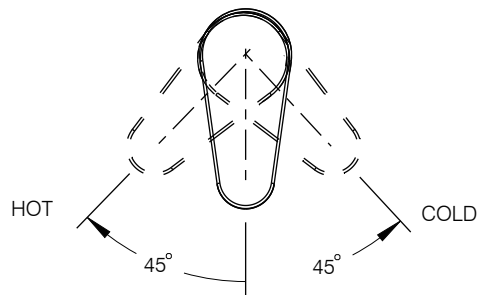

MOEN® 摩恩

Specifications

DESCRIPTION

- Metal construction with various finishes identified by suffix
- G1/2 connections
- Includes 400mm long inlet hoses, except GN10122MCL01 with 600mm inlet hoses
- Including plastic POP-UP waste.

OPERATION

- Lever Style handle
- Pull-on/ Push-off
- Temperature controlled through 90 degree arc of handle travel

FLOW

- Flowrate is about 3.0L/min to 4.5L/min at 0.1Mpa

CARTRIDGE

- Ceramic 35mm cartridge design
- Ceramic material

STANDARDS

- Desigend to meet GB 18145, GB 25501 (Grade 1)

WARRANTY

- 5 years limited warranty against leaks and drips

WALES

Single Mount Single-Handle Lavatory Facuet

MODELS : GN10122 Series

CRITICAL DIMENSIONS DO NOT SCALE

Unite: mm