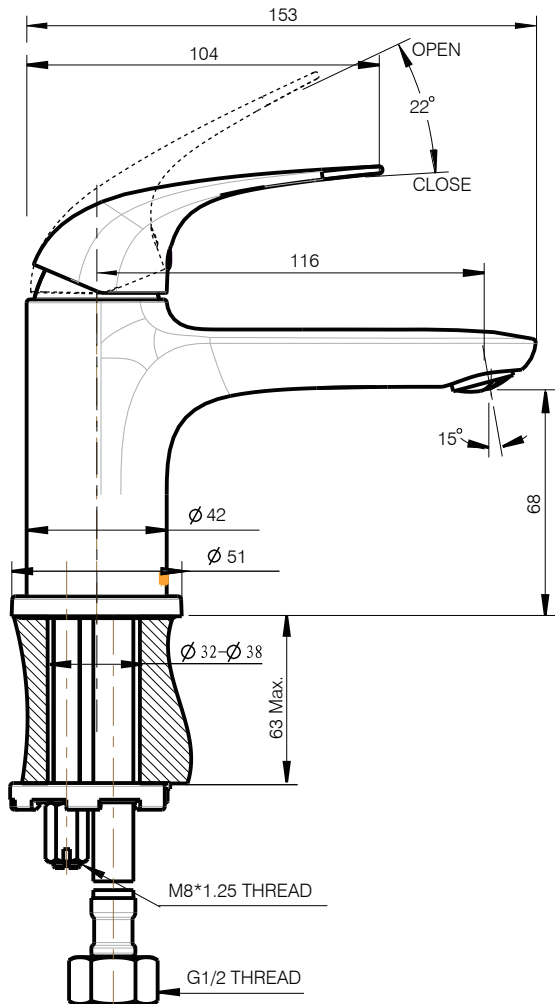

MOEN® 摩恩

Specifications

DESCRIPTION

- Metal construction with various finishes identified by suffix
- G1/2 connections
- Includes 400mm long inlet hoses, except GN10122MCL01 with 600mm inlet hoses
- Including plastic POP-UP waste.

OPERATION

- Lever Style handle
- Pull-on/ Push-off
- Temperature controlled through 90 degree arc of handle travel

FLOW

- Flowrate is about 3.0L/min to 4.5L/min at 0.1Mpa

CARTRIDGE

- Ceramic 35mm cartridge design
- Ceramic material

STANDARDS

- Desigend to meet GB 18145, GB 25501 (Grade 1)

WARRANTY

- 5 years limited warranty against leaks and drips

WALES

Single Mount Single-Handle Lavatory Facuet

MODELS : GN10122 Series

CRITICAL DIMENSIONS DO NOT SCALE

Unite: mm