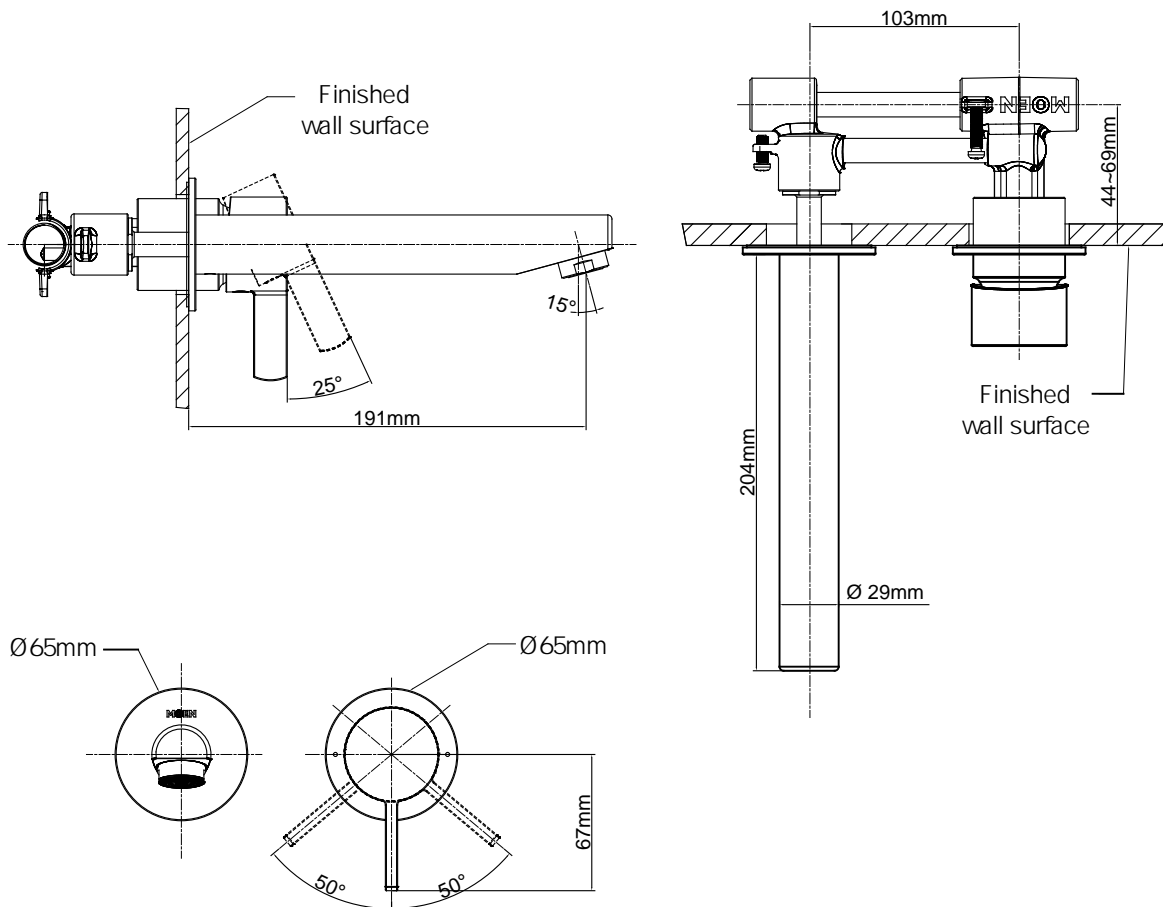

## DESCRIPTION

- Metal construction with chrome finish
- G 1/2" inlet connections

## STANDARD

- Designed to meet GB18145

## CRITICAL DIMENSION

(DO NOT SCALE)