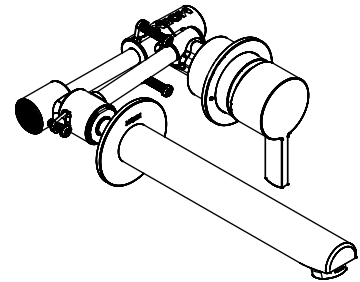

DESCRIPTION

- Metal construction with chrome finish
- G 1/2" inlet connections

OPERATION

- Lever style handle
- Pull-on/Push-off
- Temperature controlled through 100° arc of handle travel

FLOW

- Flowrate is about 3.6L/min at 0.1Mpa with aerator
- Flowrate is about 6.0L/min at 0.3Mpa with aerator

CARTRIDGE

- Moen Duralast cartridge design

STANDARD

- Designed to meet GB18145

WARRANTY

- 5 years limited warranty against leaks and drips

Sterope
Single-Handle Wall-Mount Lavatory Faucet
Model: GN571 39VN