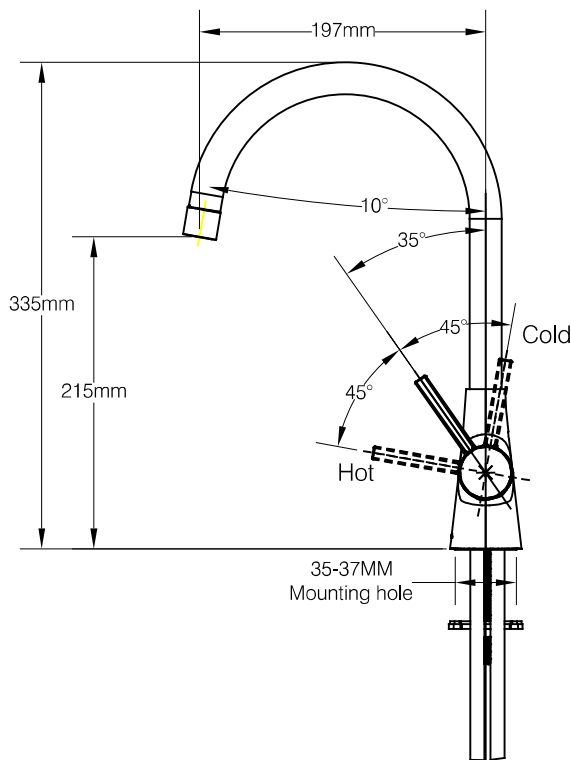

### DESCRIPTION

- Metal construction with a chrome finish
- G1/2 inlet connections
- Include 400mm flexible inlet hoses

### CARTRIDGE

- Ø25mm ceramic cartridge

### STANDARD

- Designed to meet GB 18145

### CRITICAL DIMENSION

(DO NOT SCALE)