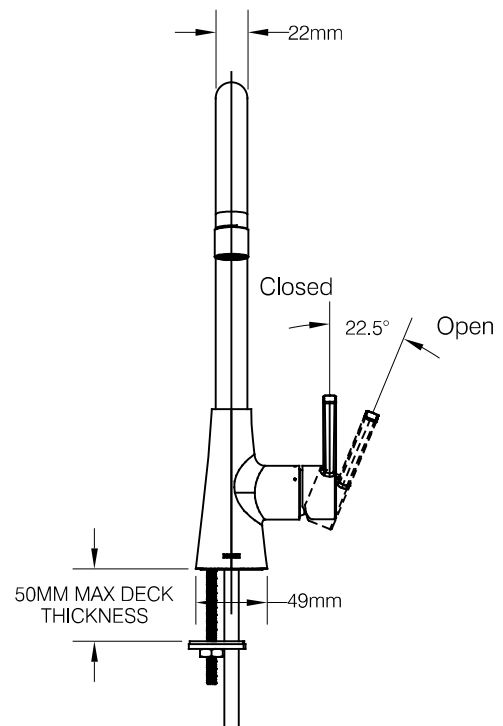

### DESCRIPTION

- Metal construction with a chrome finish
- G1/2 inlet connections
- Include 400mm flexible inlet hoses

### CARTRIDGE

- Ø25mm ceramic cartridge

### STANDARD

- Designed to meet GB 18145

### CRITICAL DIMENSION

(DO NOT SCALE)