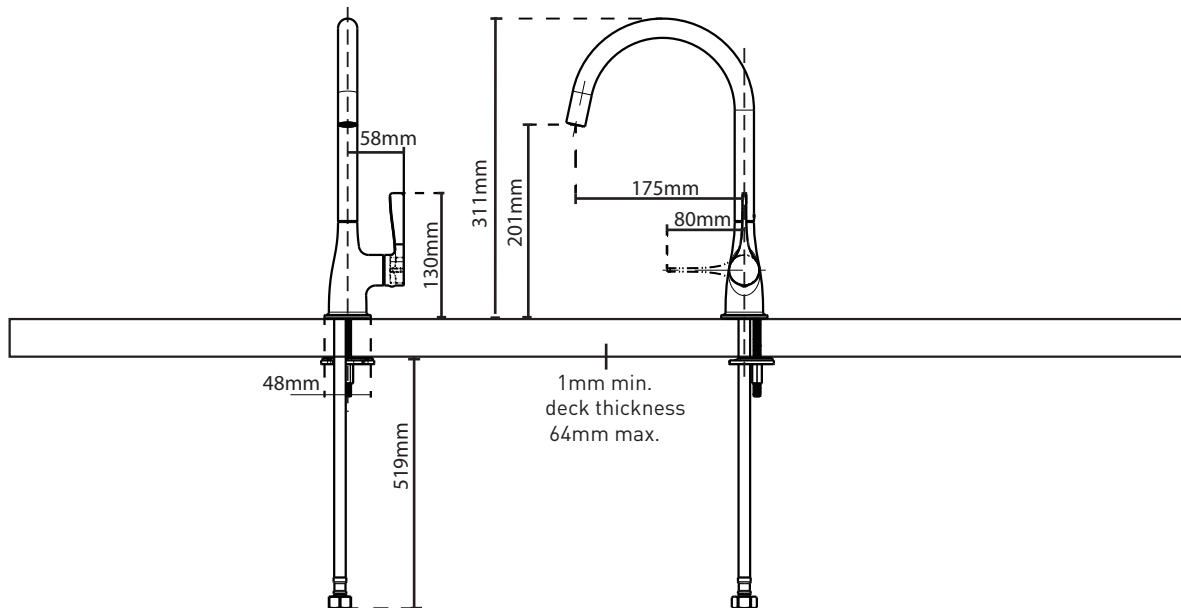

MOEN

Specifications

DESCRIPTION

- Reflex system offers smooth operation, easy movement, self-retraction, and secure docking .
- G1/2 inlet connections.
- Metal construction with chrome finish.
- 360° rotating spout .

OPERATION

- Lever style handle .
- Operates with less than 5 lbs. of force.

FLOW

- Water flowrate is about 3.0L/min to 4.5L/min at 0.1 Mpa.
- Water flow difference is limited to 3.0 L/min minimum from 0.1 Mpa to 0.3 Mpa .

CARTRIDGE

- Ceramic cartridge .

STANDARDS

- Designed to meet GB 18145 ; GB 25501.

WARRANTY

- 5 years limited warranty against leaks and drips .

WALES
SINGLE HANDLE HIGH ARC COLD ONLY
KITCHEN FAUCET CHR

MODELS : GN60502

CRITICAL DIMENSIONS DO NOT SCALE