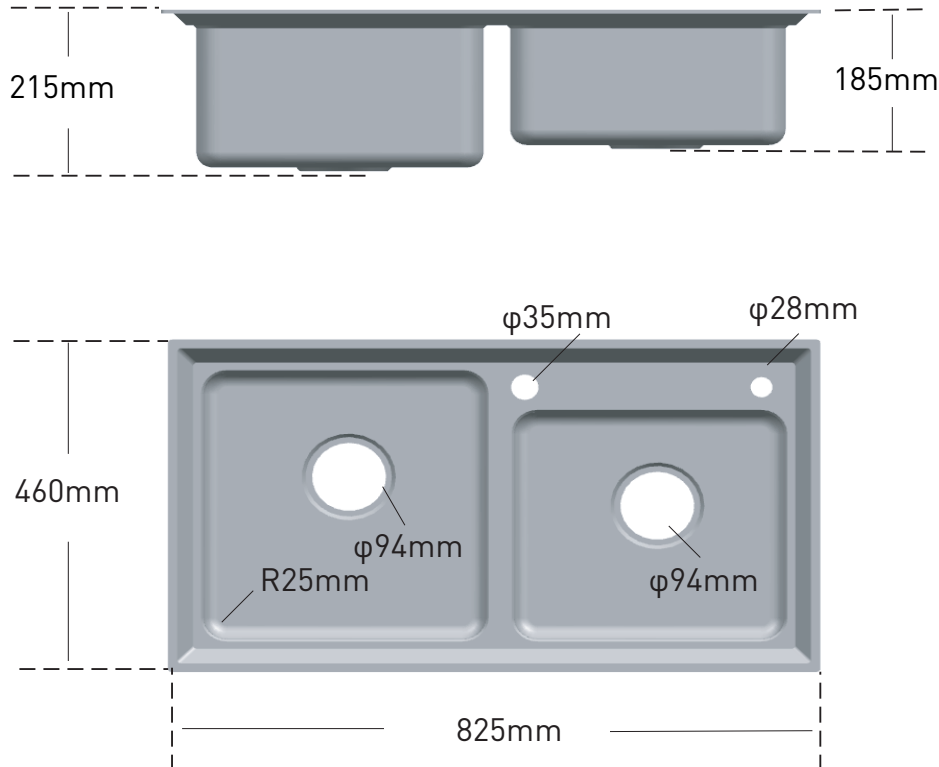

### DESCRIPTION

- Stainless steel double bowl sink
- SS.304 construction, thickness , 0.8mm
- Top mounting, mounting hardware included  
cutout size : 814mmX444mmXR8mm
- Sounds Shield system

CRITICAL DIMENSIONS DO NOT SCALE