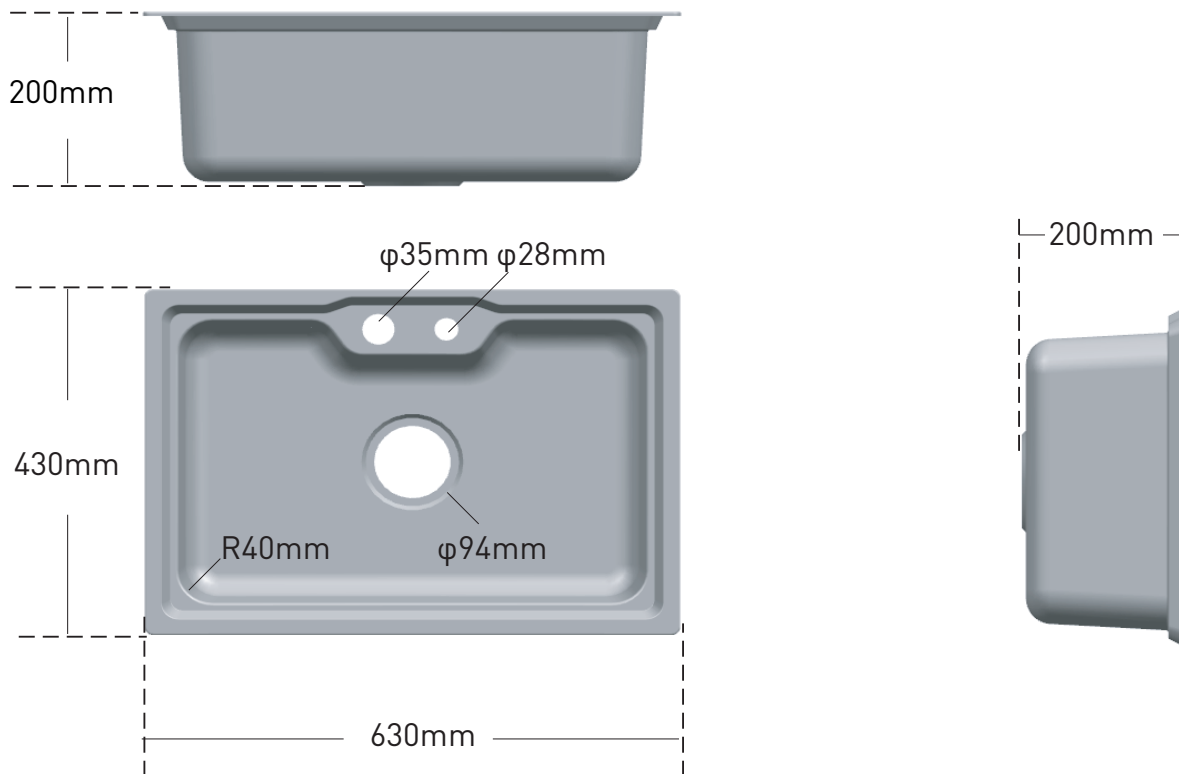

MOEN® 摩恩

Specifications

DESCRIPTION

- Stainless steel single bowl sink
- SS.304 construction, thickness , 1.0mm
- Top mounting, mounting hardware included
cutout size : 614mmX414mmXR15mm
- Sounds Shield system

CRITICAL DIMENSIONS DO NOT SCALE