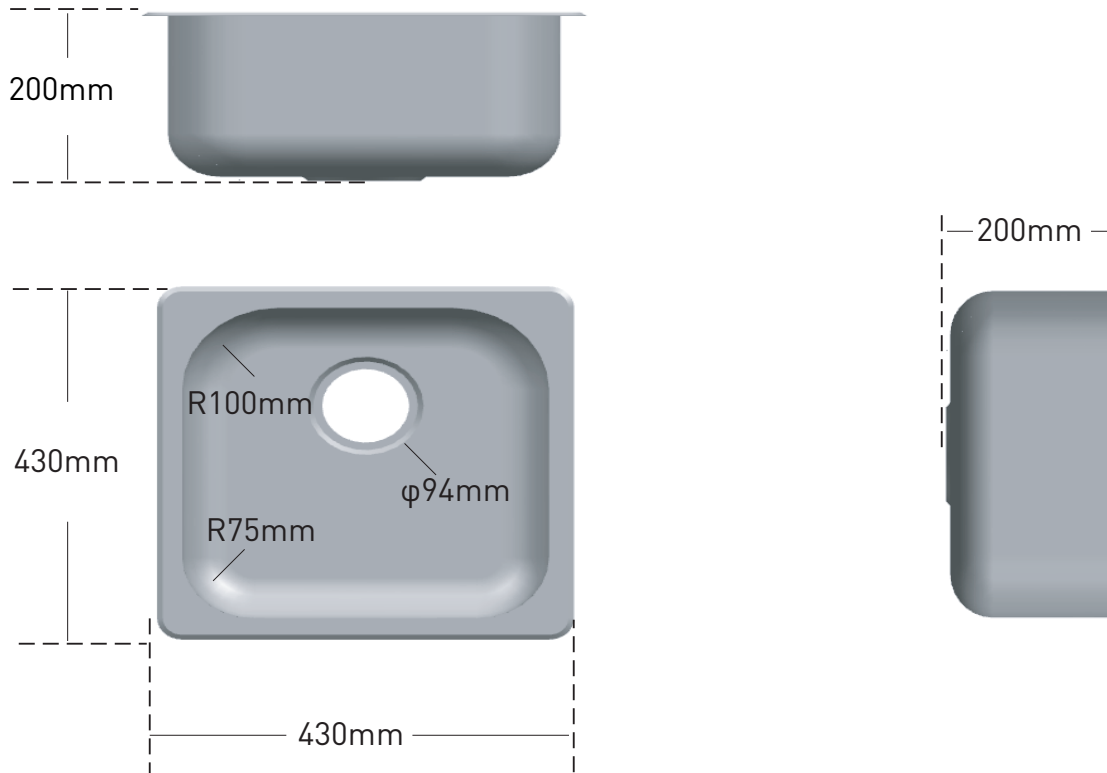

### DESCRIPTION

- Stainless steel single bowl sink
- SS.304 construction, thickness , 0.8mm
- Top mounting, mounting hardware included  
cutout size : 414mmX414mmXR25mm
- Sounds Shield system

**CRITICAL DIMENSIONS DO NOT SCALE**