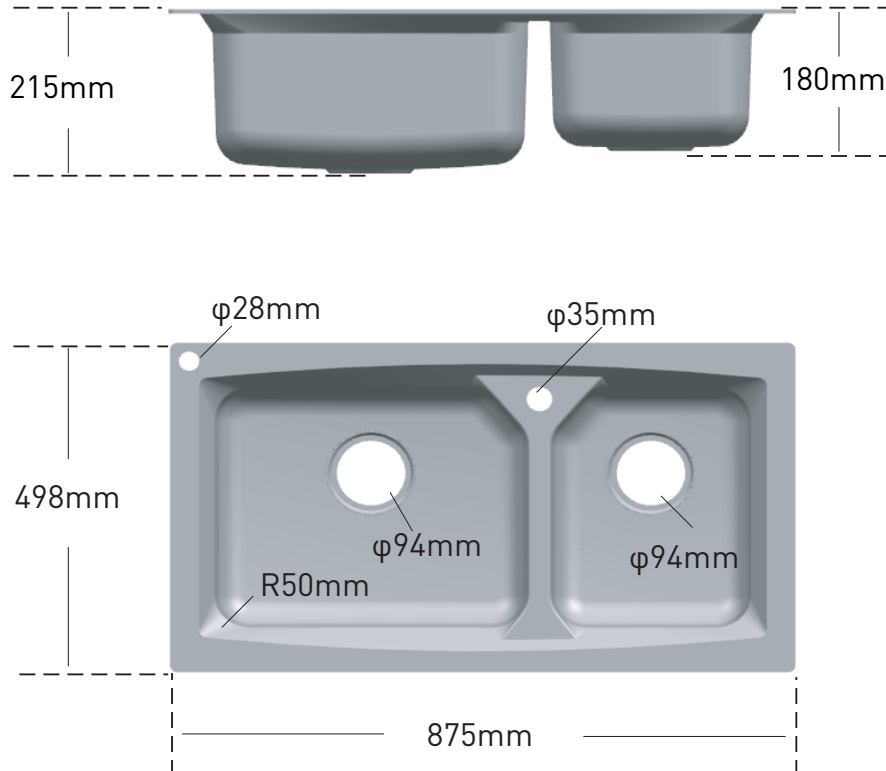

### DESCRIPTION

- Stainless steel double bowl sink
- SS.304 construction, thickness , 1.0mm
- Top mounting, mounting hardware included  
cutout size : 859mmX482mmXR18mm
- Sounds Shield system

**CRITICAL DIMENSIONS DO NOT SCALE**