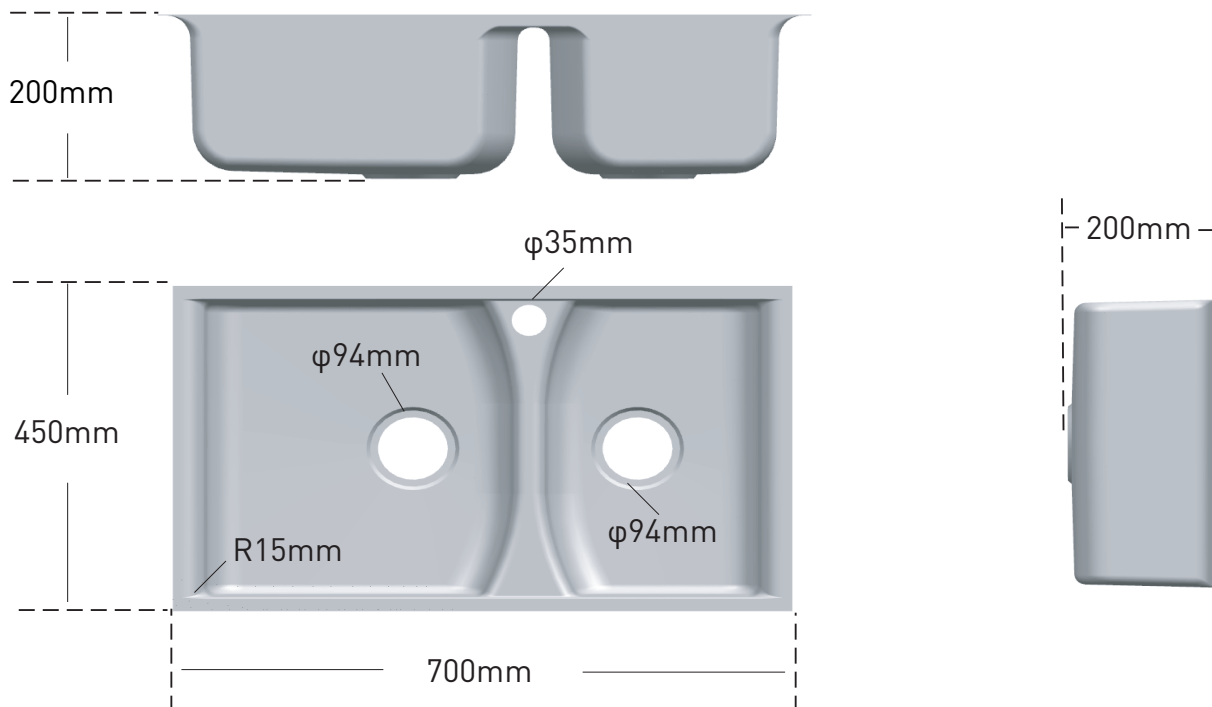

Specifications

DESCRIPTION

- Stainless steel double bowl sink
- SS.304 construction, thickness , 1.2mm
- Top mounting, mounting hardware included
cutout size : 787mmX457mmXR10mm
- Sounds Shield system

STANDARD

- Comply with GB/T 38474-2020

WARRANTY

- 5 years limited warranty against leaks and drips
- 1 year limited warranty for sink accessories

Stainless Steel Double Bowl Sink

Models: SK27806 series

SKU No	Drainer	Pipe	Package	Moen Color
SK27806	SB20+20	SB012R	Retail Single	Brush

CRITICAL DIMENSIONS DO NOT SCALE