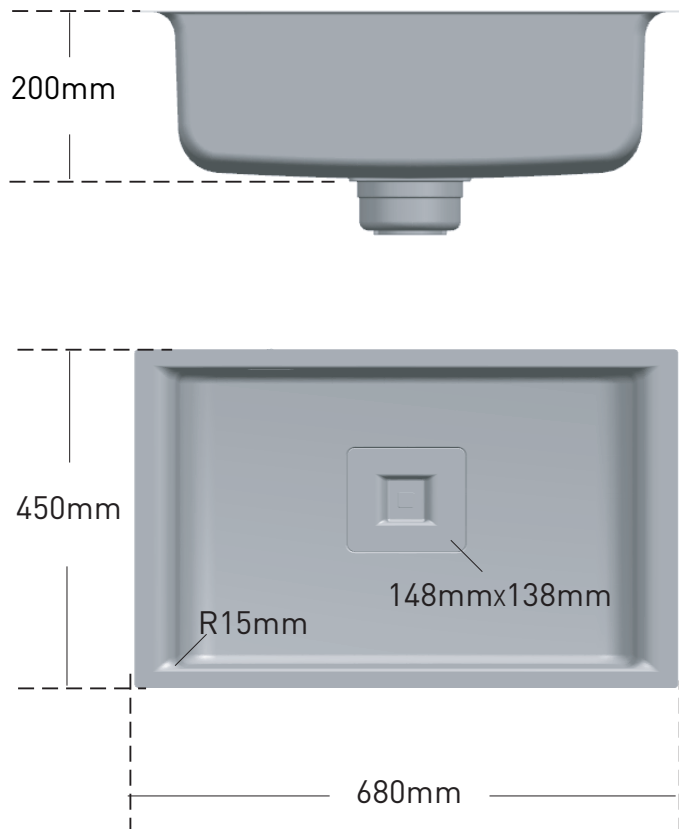

MOEN® 摩恩

Specifications

DESCRIPTION

- Stainless steel single bowl sink
- SS.304 construction, thickness , 1.0mm
- Top mounting, mounting hardware included
cutout size : 640mmX400mmXR7.5mm
- Sounds Shield system

STANDARD

- Comply with GB/T 38474-2020

WARRANTY

- 5 years limited warranty against leaks and drips
- 1 year limited warranty for sink accessories

Stainless Steel Single Bowl Sink

Models: SK27808 series

SKU No	Drainer	Pipe	Package	Moen Color
SK27808	FACE COVE ASSEMBLY	SB043	E-Commerce Single	Stain

CRITICAL DIMENSIONS DO NOT SCALE