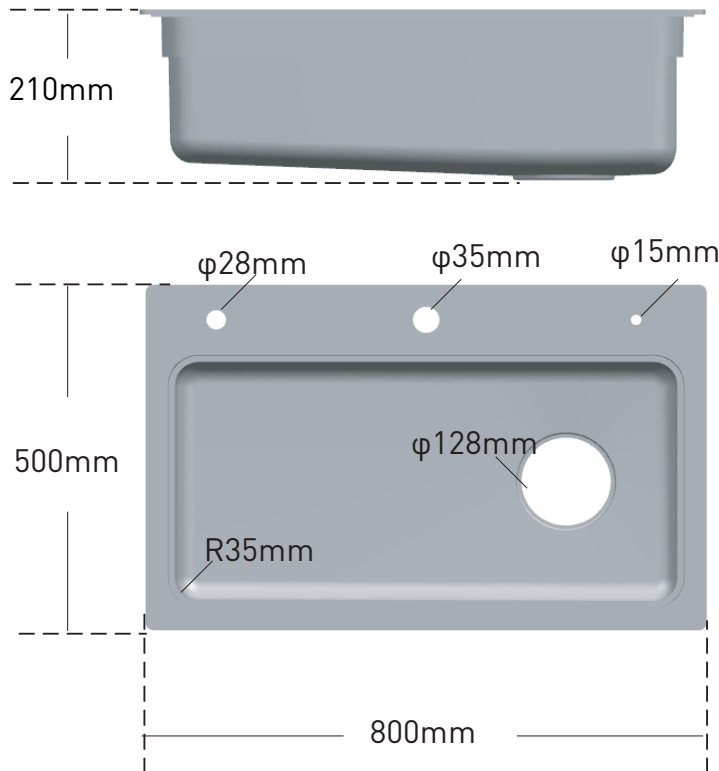

MOEN® 摩恩

Specifications

DESCRIPTION

- Stainless steel single bowl sink
- SS.304 construction, thickness , 1.0mm
- Top mounting, mounting hardware included
cutout size : 780mmX480mmXR15mm
- Sounds Shield system

STANDARD

- Comply with GB/T 38474-2020

WARRANTY

- 5 years limited warranty against leaks and drips
- 1 year limited warranty for sink accessories

Stainless Steel Single Bowl Sink

Models: SK28704 series

SKU No	Drainer	Pipe	Hole ϕ 28	Hole ϕ 15	Package	Moen Color
SK28704SL	SB36	SB033	Yes	Yes	Retail Single	Brush

CRITICAL DIMENSIONS DO NOT SCALE