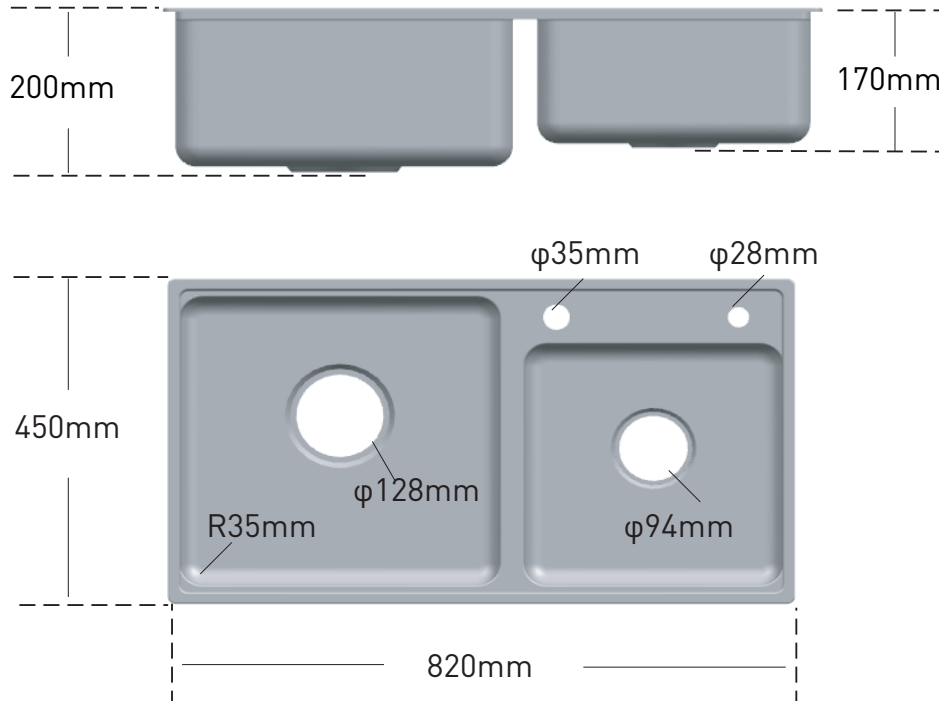

MOEN® 摩恩

Specifications

DESCRIPTION

- Stainless steel double bowl sink
- SS.304 construction, thickness , 1.0mm
- Top mounting, mounting hardware included
cutout size : 806mmX436mmXR15mm
- Sounds Shield system

STANDARD

- Comply with GB/T 38474-2020

WARRANTY

- 5 years limited warranty against leaks and drips
- 1 year limited warranty for sink accessories

Stainless Steel Double Bowl Sink

Models: SK27604 series

SKU No	Drainer	Pipe	Hole \varnothing 28	Package	Moen Color
SK27604	SB20+SB36	SB032	Yes	Retail Single	Stain

CRITICAL DIMENSIONS DO NOT SCALE