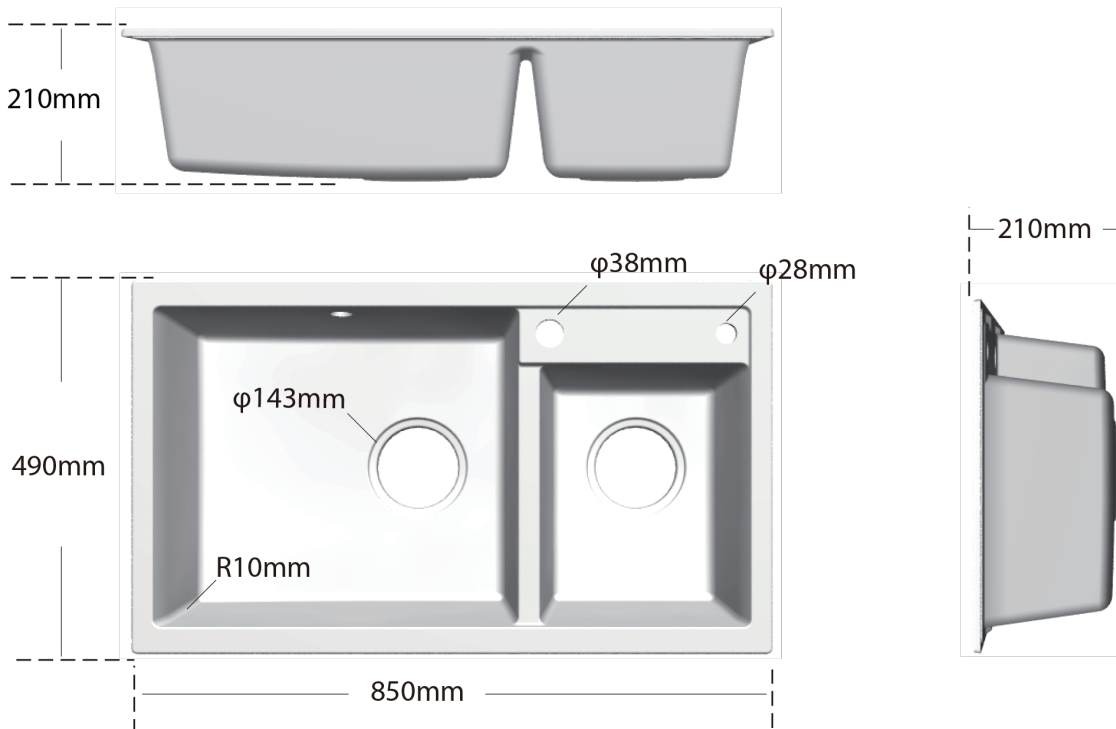

CRITICAL DIMENSIONS DO NOT SCALE