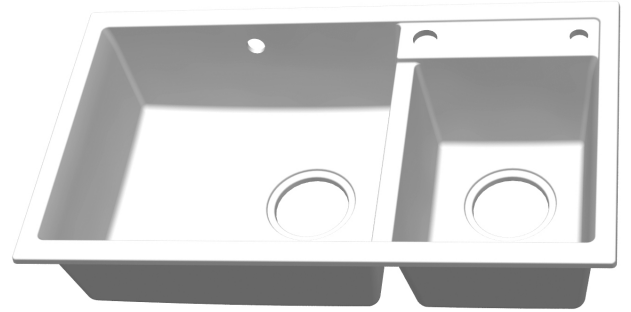

MOEN® 摩恩

Specifications

DESCRIPTION

- Rock series granite double bowl sink
- Granite+PMMA construction
- Top/Under mounting, mounting hardware included
  cutout size : Top: 830mmX470mmXR10mm
  Under: 790mmX420mmXR10mm

STANDARD

- Comply with Q/MESN002

WARRANTY

- 5 years limited warranty against leaks and drips
- 1 year limited warranty for sink accessories

Rock Granite Double Bowl Sink

MODELS : 27901 series