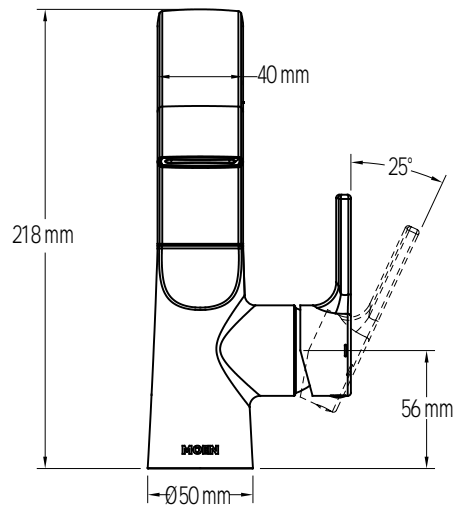

DESCRIPTION

- Metal construction with a chrome and spot resistant stainless finish
- G 1/2 inlet connections
- Includes Plastic pop-up type waste assembly
- Includes 600mm long flexible inlet hoses

OPERATION

- Lever style handle
- Pull-on / Push-off
- Temperature controlled through 100 degree arc of handle travel

FLOW

- Flowrate is about 6.0L/min under 0.3Mpa with restrictor and aerator
- Flowrate is about 4.2L/min under 0.1Mpa with restrictor and aerator

CARTRIDGE

- MOEN Duralast 146565 cartridge design
- Nonmetallic / nonferrous and ceramic material

STANDARD

- Designed to meet GB18145

WARRANTY

- 5 years limited warranty against leaks and drips

Fascination
One Handle Single Mount Lavatory Faucet
MODEL: GN63121/GN63121SRN

CRITICAL DIMENSION
(DO NOT SCALE)