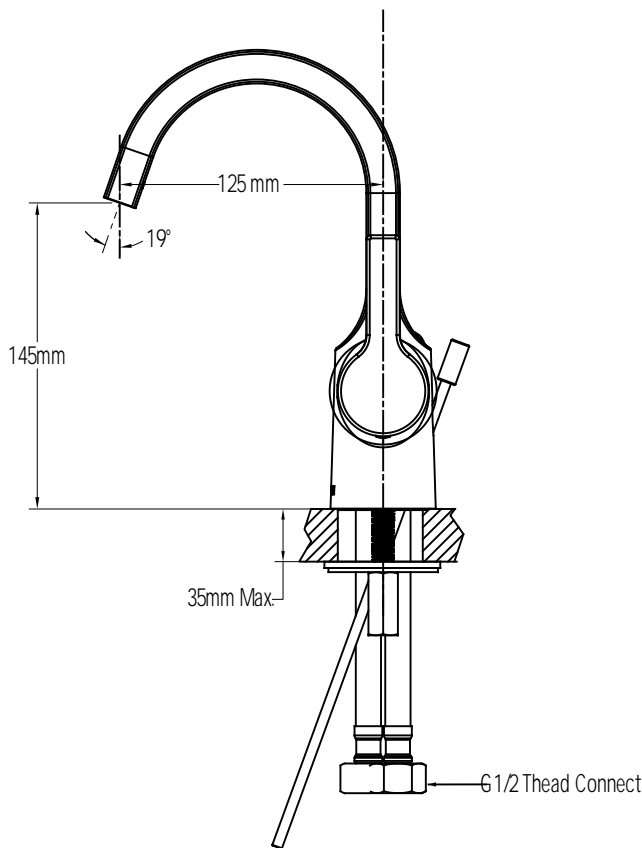

DESCRIPTION

- Metal construction with a chrome and spot resistant stainless finish
- G 1/2 inlet connections
- Includes Plastic pop-up type waste assembly
- Includes 600mm long flexible inlet hoses

OPERATION

- Lever style handle
- Pull-on / Push-off
- Temperature controlled through 100 degree arc of handle travel

FLOW

- Flowrate is about 6.0L/min under 0.3Mpa with restrictor and aerator
- Flowrate is about 4.2L/min under 0.1Mpa with restrictor and aerator

CARTRIDGE

- MOEN Duralast 146565 cartridge design
- Nonmetallic / nonferrous and ceramic material

STANDARD

- Designed to meet GB18145

WARRANTY

- 5 years limited warranty against leaks and drips

Fascination
One Handle Single Mount Lavatory Faucet
MODEL: GN63121/GN63121SRN

CRITICAL DIMENSION
(DO NOT SCALE)