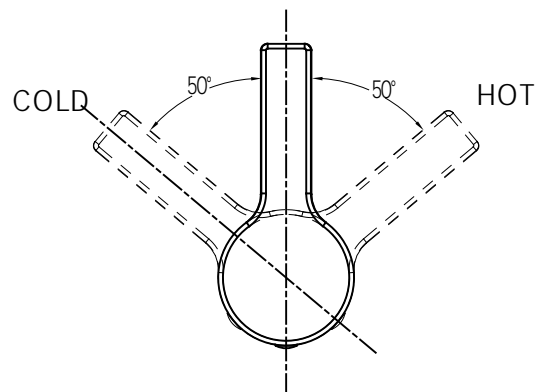

DESCRIPTION

- Metal construction with a chrome and spot resistant stainless finish
- G 1/2 inlet connections
- Includes Plastic pop-up type waste assembly
- Includes 600mm long flexible inlet hoses

OPERATION

- Lever style handle
- Pull-on / Push-off
- Temperature controlled through 100 degree arc of handle travel

FLOW

- Flowrate is about 6.0L/min under 0.3Mpa with restrictor and aerator
- Flowrate is about 4.2L/min under 0.1Mpa with restrictor and aerator

CRITICAL DIMENSION
(DO NOT SCALE)