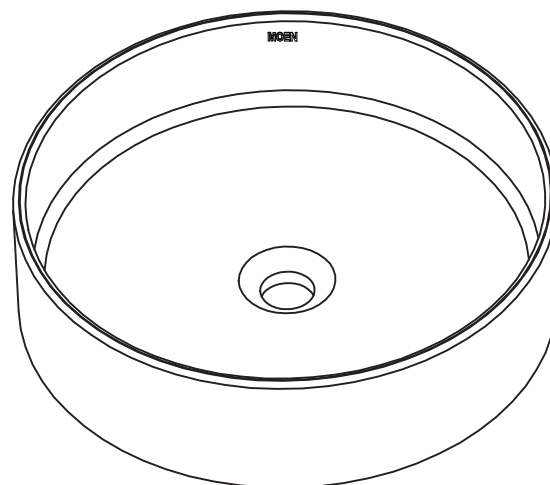

描述

- 釉面陶瓷台上盆
- 产品规格: L:450 × W:450 × H:120(mm)
- 安装方式: 台上盆
- 无龙头孔

执行标准

- GB/T 6952-2015 《卫生陶瓷》

注意: 当选择冲洗阀和废弃物时, 请使用推荐或咨询摩恩经销商或拨打摩恩热线。

* 图中所示均为参考尺寸。

梵溪系列

陶瓷台上盆

型号: SW55710/SW55710W (白釉)
SW55720/SW55720W (黑釉)