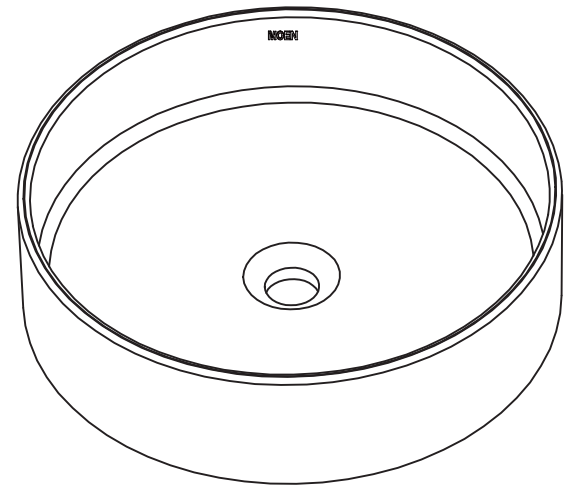

DESCRIBE

- Glazed Ceramic Countertop Basin
- Product Specifications: L:450 × W:450 × H:120(mm)
- Installation Method: countertop basin
- No Tap Hole

EXECUTION STANDARD

- GB/T 6952-2015 Sanitary Ceramics

NOTE: When choosing flush valve and waste, please use recommendations or consult a Moen dealer or call the Moen hotline.

* All shown in the picture are reference dimensions.

FASCINATION Seires

Ceramic Countertop Basin

Models: SW55710/SW55710W (White Glaze)
SW55720/SW55720W (White Glaze)