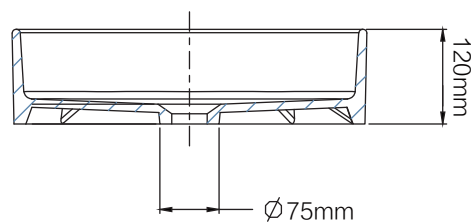

## 描述

- 釉面陶瓷台上盆
- 产品规格: L:450 × W:450 × H:120(mm)
- 安装方式: 台上盆
- 无龙头孔

## DESCRIBE

- Glazed Ceramic Countertop Basin
- Product Specifications: L:450 × W:450 × H:120(mm)
- Installation Method: countertop basin
- No Tap Hole