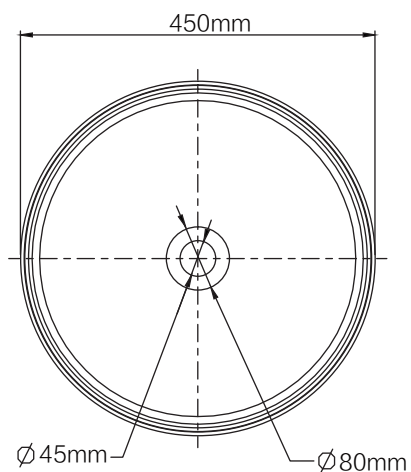

## 描述

- 釉面陶瓷台上盆
- 产品规格: L:450 × W:450 × H:120(mm)
- 安装方式: 台上盆
- 无龙头孔

## DESCRIBE

- Glazed Ceramic Countertop Basin
- Product Specifications: L:450 × W:450 × H:120(mm)
- Installation Method: countertop basin
- No Tap Hole