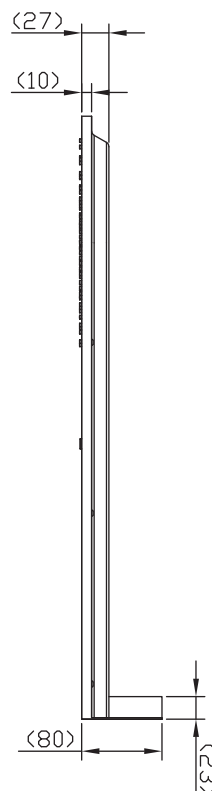

## DESCRIPTION

- 2-Functions Overhead Shower
- SUS 304 back shell
- Brass front shell in chrome
- Nozzles in gray 6U
- G1/2 connector

## FLOW

- Flow rate is about 25.02L/min at 0.3Mpa @ waterfall model
- Flow rate is about 15.32L/min at 0.1Mpa @ waterfall model

## 2-Functions Overheld Shower

MODELS: M22050

CRITICAL DIMENSIONS DO NOT SCALE