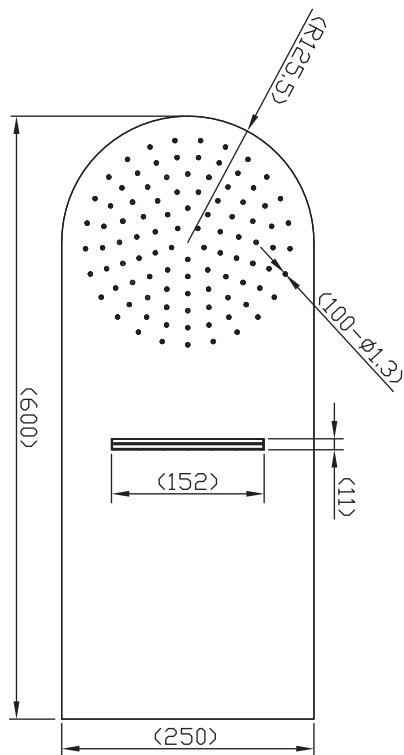

## DESCRIPTION

- 2-Functions Overhead Shower
- SUS 304 back shell
- Brass front shell in chrome
- Nozzles in gray 6U
- G1/2 connector

## FLOW

- Flow rate is about 25.02L/min at 0.3Mpa @ waterfall model
- Flow rate is about 15.32L/min at 0.1Mpa @ waterfall model

## 2-Functions Overheld Shower

MODELS: M22050

CRITICAL DIMENSIONS DO NOT SCALE