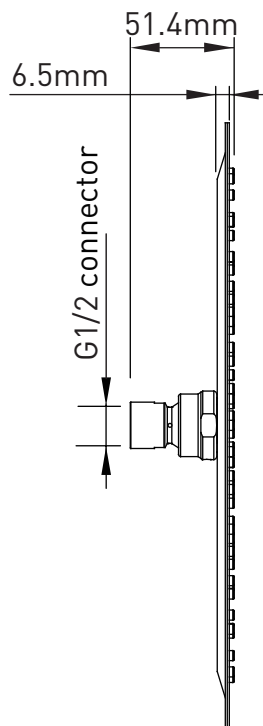

MOEN® 摩恩

Specifications

DESCRIPTION

- 1-Function Overhead Shower
- SUS 304 shell
- Brass ball joint and nut in chrome
- Nozzles in gray 6U
- G1/2 connector

FLOW

- Flow rate is about 9.02L/min at 0.3Mpa
- Flow rate is about 7.62L/min at 0.1Mpa

STANDARD

- Designed to meet GB/T 23447-2009
- Plating passed ASS 24hrs grade-10

WARRANTY

- 1 year limited warranty against leaks and drips

1-Function Overheld Shower
MODELS: M22062

CRITICAL DIMENSIONS DO NOT SCALE