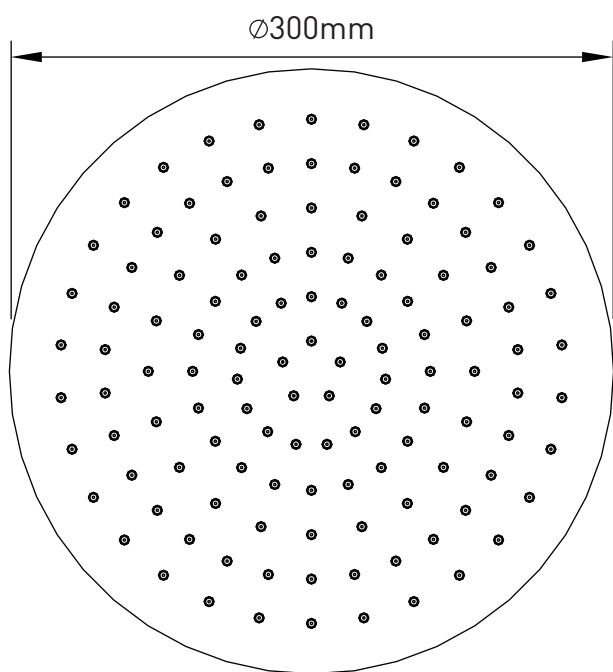

CRITICAL DIMENSIONS DO NOT SCALE