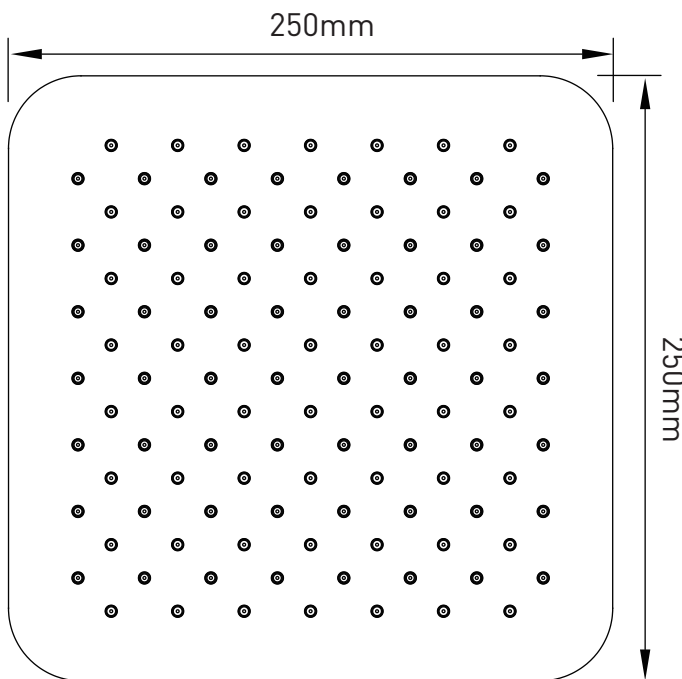

CRITICAL DIMENSIONS DO NOT SCALE