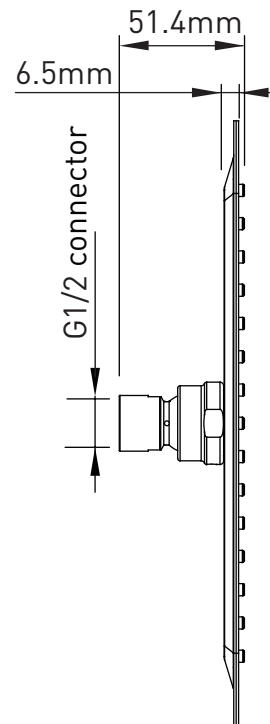

CRITICAL DIMENSIONS DO NOT SCALE