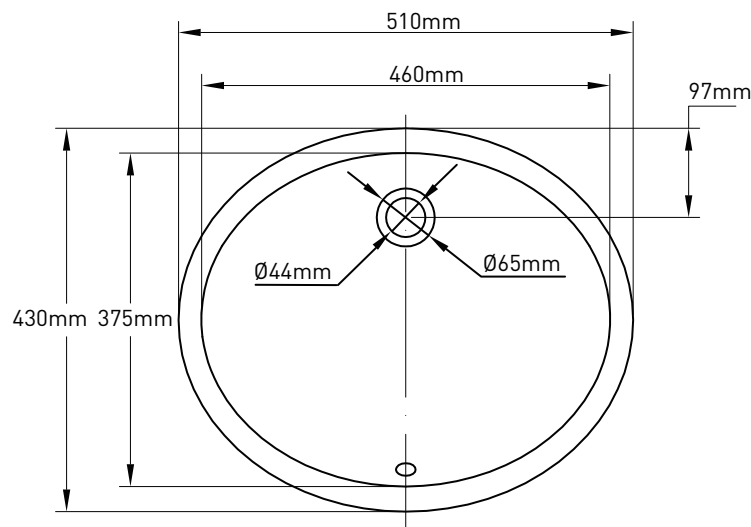

CRITICAL DIMENSIONS DO NOT SCALE