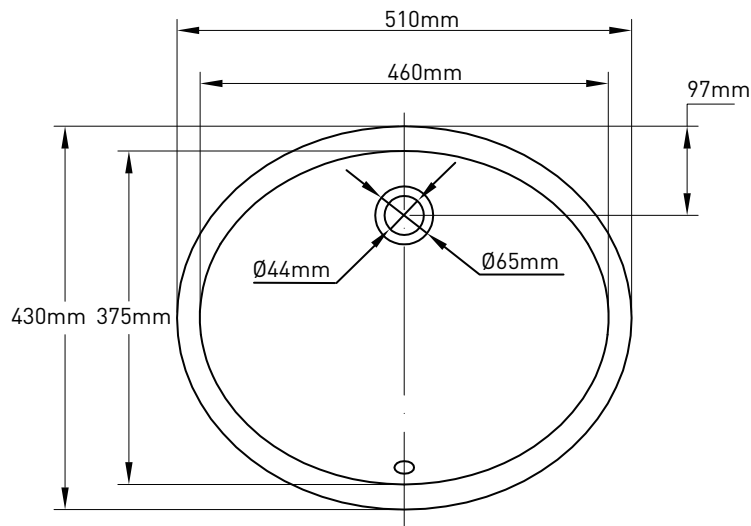

描述

- 产品规格: L:510 × W:430 × H:215 (mm)
- 材质: 瓷质
- 釉面类型: 普通
- 安装方式: 台下盆
- 带溢水孔

执行标准

- GB/T 6952-2015 《卫生陶瓷》

注意: 当选择水龙头和配件时, 请使用推荐或咨询摩恩经销商或拨打摩恩热线。

* 图中所示皆为参考尺寸

欧瑞莱系列

椭圆形台下陶瓷面盆

型号: SW50770
SW50770W

CRITICAL DIMENSIONS DO NOT SCALE

DESCRIPTION

- Product specification: L: 510×W: 430×H: 215 (mm)
- Material: Porcelain
- Glaze Type: Ordinary
- Installation method: under platform basin
- With overflow hole

EXECUTIVE STANDARD

- GB/T 6952-2015 <Sanitary ceramics>

Note: When choosing faucets and accessories, please use the recommendation or consult the Moen dealer or call the Moen hotline.

* All dimensions shown in the figure are reference dimensions

AURELIA Series

Ceramic Undercounter Basin

MODELS: SW50770
SW50770W

CRITICAL DIMENSIONS DO NOT SCALE