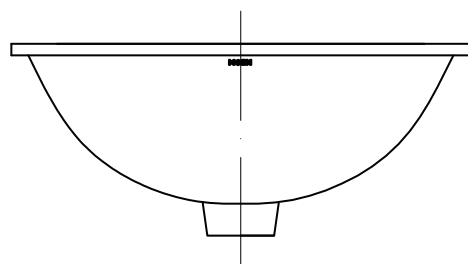

CRITICAL DIMENSIONS DO NOT SCALE