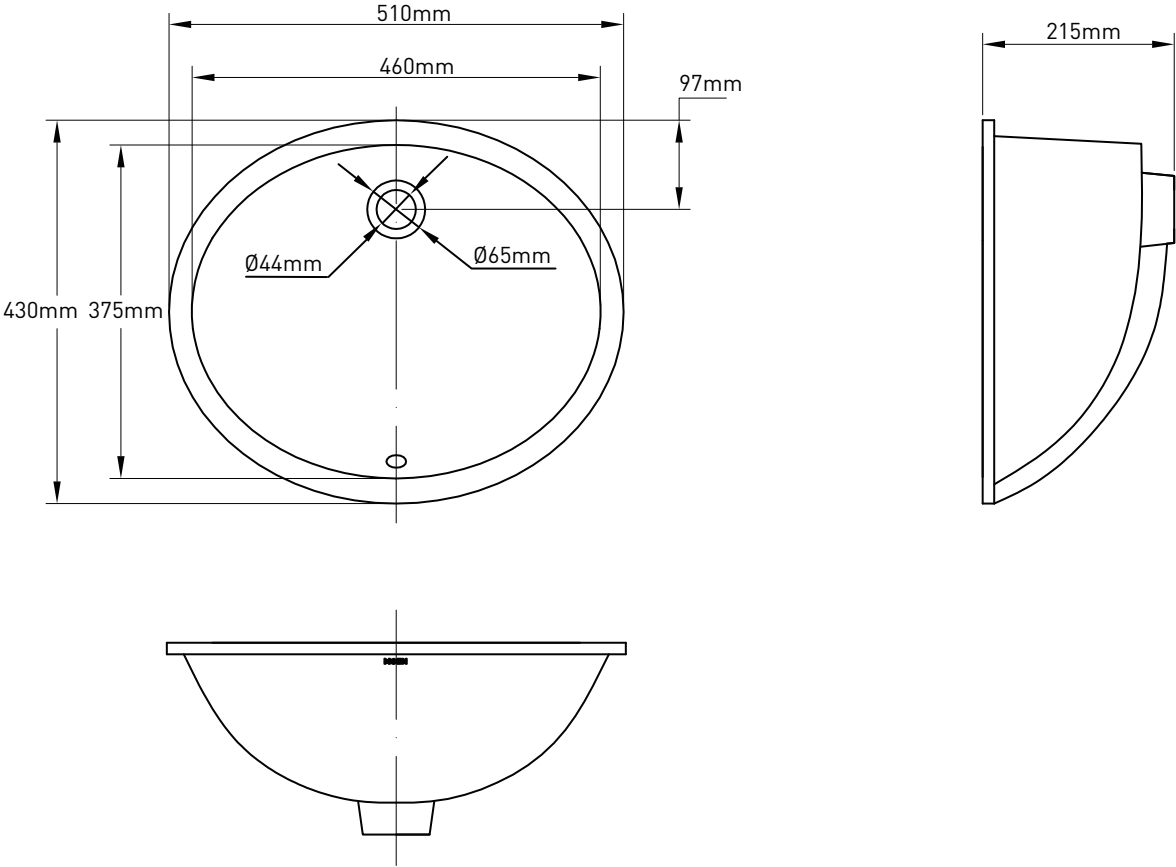

描述

- 产品规格: L:510 × W:430 × H:215 (mm)
- 材质: 瓷质
- 釉面类型: 普通
- 安装方式: 台下盆
- 带溢水孔

执行标准

- GB/T 6952-2015 《卫生陶瓷》

注意: 当选择水龙头和配件时, 请使用推荐或咨询摩恩经销商或拨打摩恩热线。

* 图中所示皆为参考尺寸

欧瑞莱系列

椭圆形台下陶瓷面盆

型号: SW50770
SW50770W

CRITICAL DIMENSIONS DO NOT SCALE

DESCRIPTION

- Product specification: L: 510×W: 430×H: 215 (mm)
- Material: Porcelain
- Glaze Type: Ordinary
- Installation method: under platform basin
- With overflow hole

EXECUTIVE STANDARD

- GB/T 6952-2015 <Sanitary ceramics>

Note: When choosing faucets and accessories, please use the recommendation or consult the Moen dealer or call the Moen hotline.

* All dimensions shown in the figure are reference dimensions

AURELIA Series

Ceramic Undercounter Basin

MODELS: SW50770
SW50770W

CRITICAL DIMENSIONS DO NOT SCALE