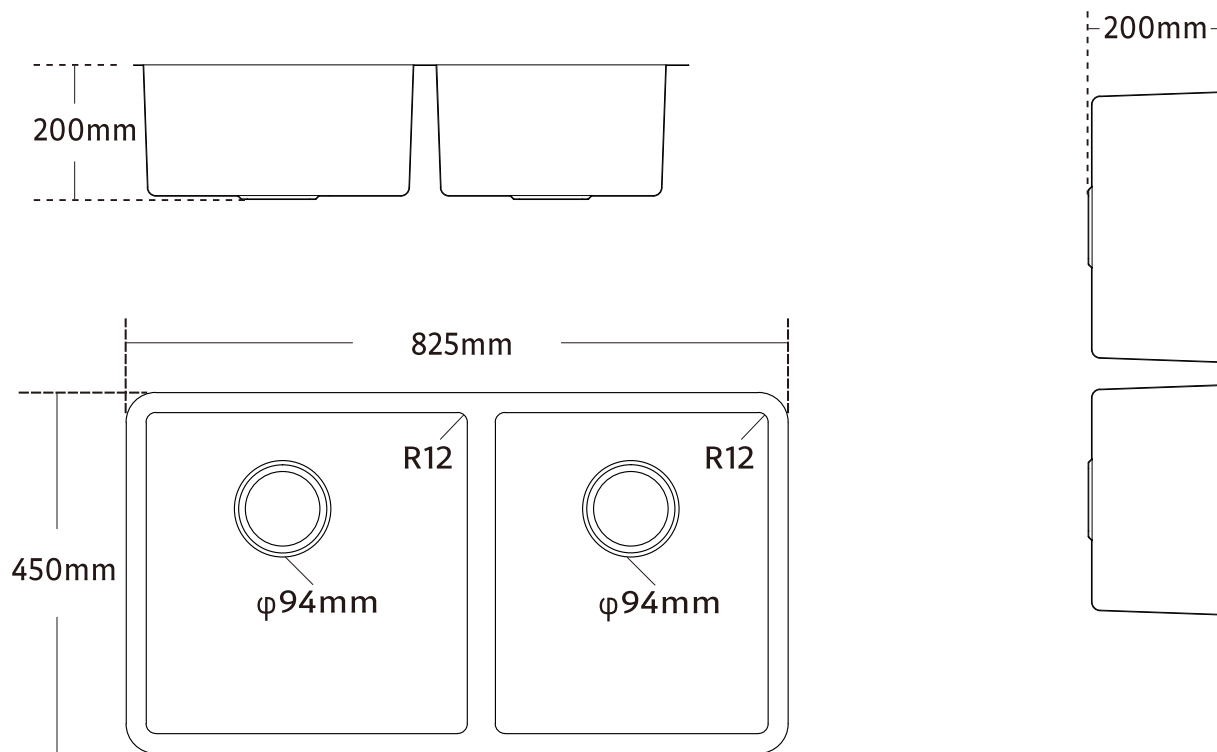

MOEN® 摩恩

Specifications

DESCRIPTION

- Stainless steel Double bowl sink
- SS.304 construction, thickness , 1.0mm
- Under mounting, mounting hardware included
cutout size : 775mmX400mmXR12mm
- Sounds Shield system

CRITICAL DIMENSIONS DO NOT SCALE