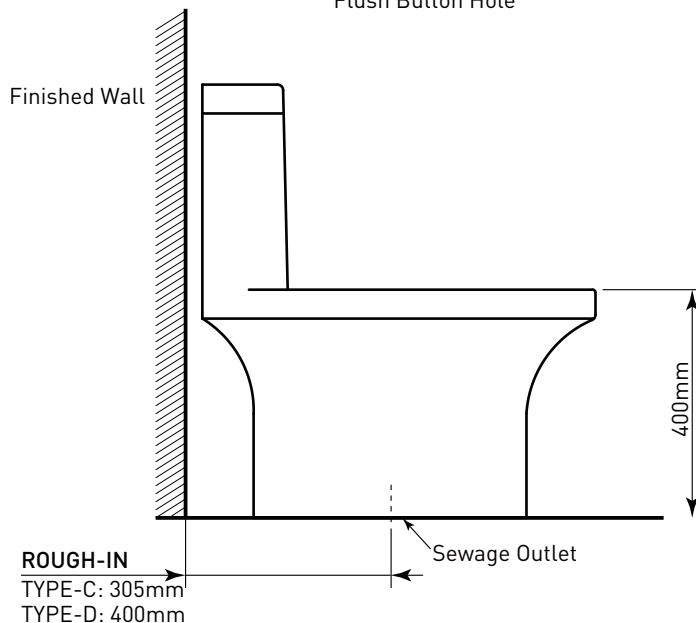

SW0116CW (305mm)

SW0116D (400mm)

SW0116DW (400mm)

CRITICAL DIMENSIONS DO NOT SCALE

MOEN 摩恩

Specifications

DESCRIPTION

- Product Specifications: L:650 × W:385 × H:765(mm)
- Material: Porcelain
- Flush Mode: Siphon flush
- Flush Type: double flush
- Water Efficiency Grade: Level 1
- Average Water Consumption: 4.0L (3.5L for half flush, 5.0L for full flush)
- Glaze Type: Ordinary
- Recommended Working Water Pressure: 0.05MPa (Dynamic Pressure)-0.2MPa (Static Pressure)
- Recommended Toilet Seat: SW9112

EXECUTIVE STANDARD

- GB/T 6952-2015 "SANITARY CERAMICS"

NOTE: When choosing angle valve and hose, please use recommendations or consult a Moen dealer or call the Moen hotline.

* All shown in the picture are reference dimensions

Yosemite Series
Ceramic Toilet

- MODELS: SW0116 Series
 SW0116C(305mm)
 SW0116CW(305mm)
 SW0116D(400mm)
 SW0116DW(400mm)

CRITICAL DIMENSIONS DO NOT SCALE