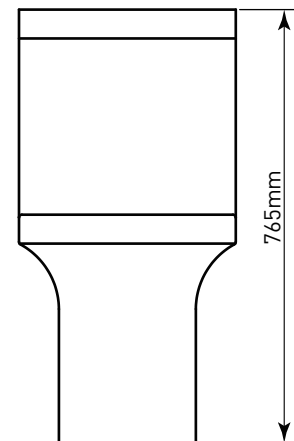

MOEN 摩恩

Specifications

描述

- 产品规格: L:650 × W:385 × H:765 (mm)
- 材质: 瓷质
- 冲水方式: 喷射虹吸
- 冲水类型: 双冲水
- 水效等级: 1级
- 平均用水量: 4.0L (半冲用水量: 3.5L, 全冲用水量: 5.0L)
- 釉面类型: 普通
- 推荐工作水压: 0.05MPa (动压) - 0.2MPa (静压)
- 推荐盖板型号: SW9112

SW0116CW (305mm)

SW0116D (400mm)

SW0116DW (400mm)

CRITICAL DIMENSIONS DO NOT SCALE

MOEN 摩恩

Specifications

DESCRIPTION

- Product Specifications: L:650 × W:385 × H:765(mm)
- Material: Porcelain
- Flush Mode: Siphon flush
- Flush Type: double flush
- Water Efficiency Grade: Level 1
- Average Water Consumption: 4.0L (3.5L for half flush, 5.0L for full flush)
- Glaze Type: Ordinary
- Recommended Working Water Pressure: 0.05MPa (Dynamic Pressure)-0.2MPa (Static Pressure)
- Recommended Toilet Seat: SW9112

EXECUTIVE STANDARD

- GB/T 6952-2015 "SANITARY CERAMICS"

NOTE: When choosing angle valve and hose, please use recommendations or consult a Moen dealer or call the Moen hotline.

* All shown in the picture are reference dimensions

Yosemite Series
Ceramic Toilet

- MODELS: SW0116 Series
 SW0116C(305mm)
 SW0116CW(305mm)
 SW0116D(400mm)
 SW0116DW(400mm)

CRITICAL DIMENSIONS DO NOT SCALE