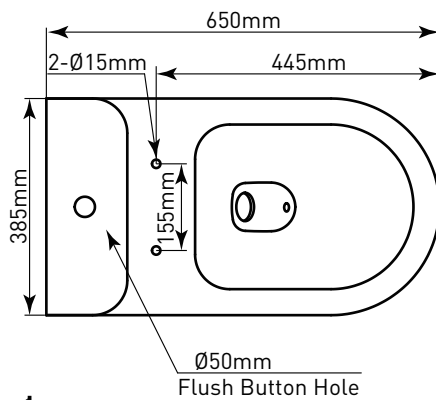

SW0116CW (305mm)

SW0116D (400mm)

SW0116DW (400mm)

CRITICAL DIMENSIONS DO NOT SCALE

MOEN 摩恩

Specifications

DESCRIPTION

- Product Specifications: L:650 × W:385 × H:765(mm)
- Material: Porcelain
- Flush Mode: Siphon flush
- Flush Type: double flush
- Water Efficiency Grade: Level 1
- Average Water Consumption: 4.0L (3.5L for half flush, 5.0L for full flush)
- Glaze Type: Ordinary
- Recommended Working Water Pressure: 0.05MPa (Dynamic Pressure)-0.2MPa (Static Pressure)
- Recommended Toilet Seat: SW9112

EXECUTIVE STANDARD

- GB/T 6952-2015 "SANITARY CERAMICS"

NOTE: When choosing angle valve and hose, please use recommendations or consult a Moen dealer or call the Moen hotline.

* All shown in the picture are reference dimensions

Yosemite Series
Ceramic Toilet

- MODELS: SW0116 Series
 SW0116C(305mm)
 SW0116CW(305mm)
 SW0116D(400mm)
 SW0116DW(400mm)

CRITICAL DIMENSIONS DO NOT SCALE