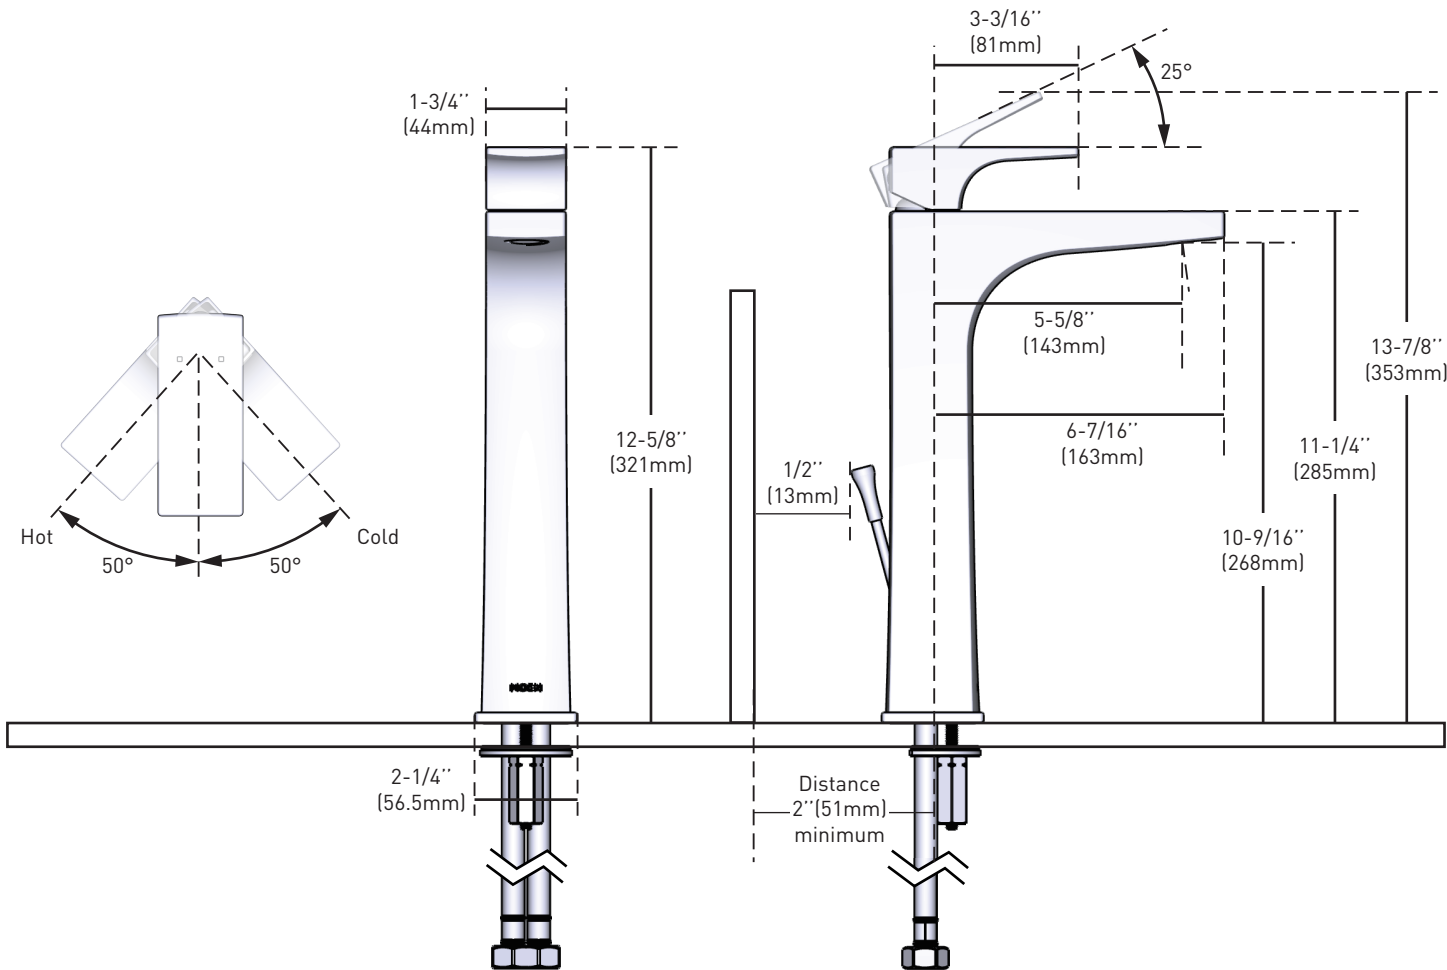

MOEN® 摩恩

Specifications

DESCRIPTION

- Metal construction with various finishes identified by suffix
- 800mm Flexible supplies with G1/2 inlet connections
- Includes rope type waste assembly

OPERATION

- Lever style handle
- Pull-on/Push-off
- Temperature controlled through 100 degree arc of handle travel

FLOW

- Flow rate is about 3.0L/min to 4.5L/min at 0.1 MPa

CARTRIDGE

- Duralast cartridge design

STANDARD

- Designed to meet GB18145; GB25501 (Grade 1)

WARRANTY

- 5 years limited warranty against leaks and drips

Duna

Single Mount One-Handle Lavatory Faucet

MODELS: GN54123 Series

CRITICAL DIMENSIONS DO NOT SCALE