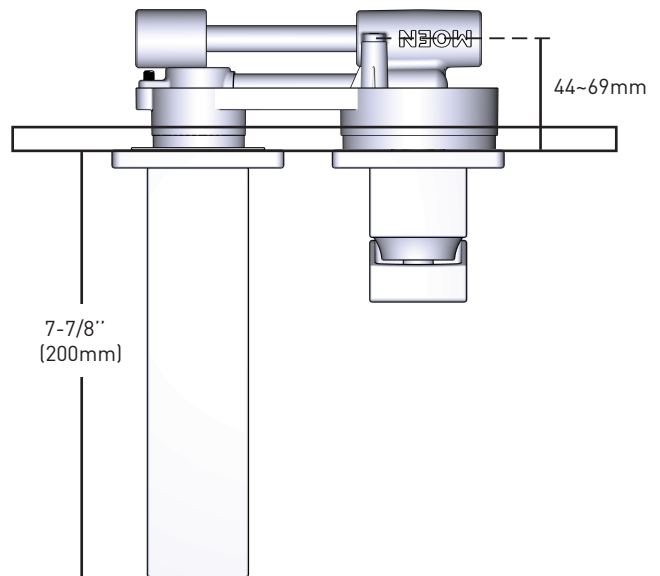

MOEN® 摩恩

Specifications

DESCRIPTION

- Metal construction with various finishes identified by suffix
- G1/2" inlet connections

OPERATION

- Lever style handle
- Pull-on/Push-off
- Temperature controlled through 100 arc of handle travel

FLOW

- Flow rate is about 3.0L/min to 4.5L/min at 0.1 MPa

CARTRIDGE

- Duralast cartridge design

STANDARDS

- Designed to meet GB18145

WARRANTY

- 5 years limited warranty against leaks and drips

Duna

Single-Handle Wall-Mount Lavatory Faucet

MODELS: GN54124 Series

CRITICAL DIMENSIONS DO NOT SCALE