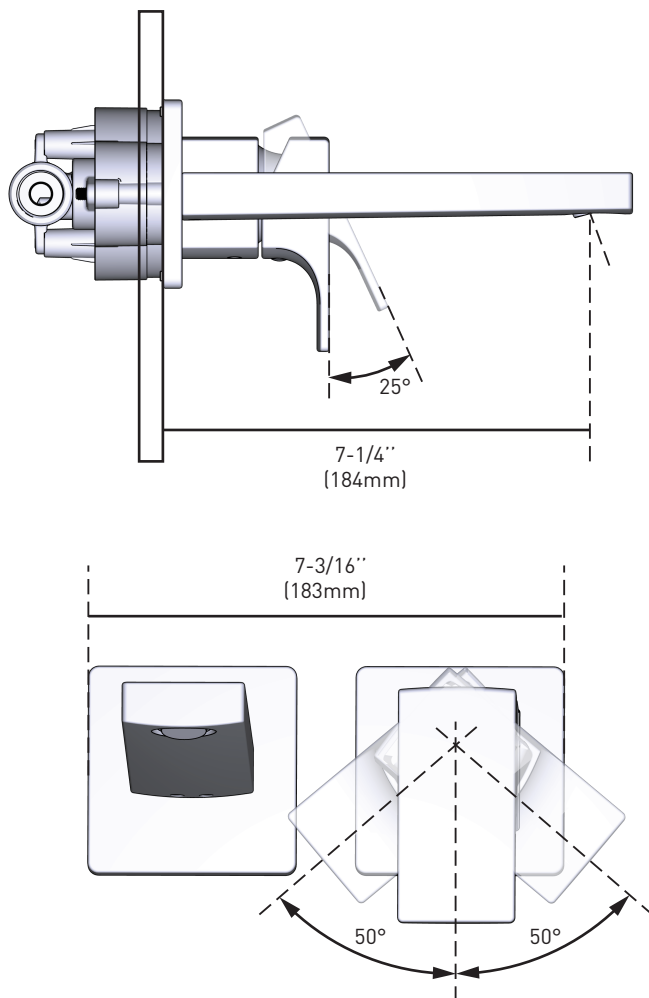

MOEN® 摩恩

Specifications

DESCRIPTION

- Metal construction with various finishes identified by suffix
- G1/2" inlet connections

OPERATION

- Lever style handle
- Pull-on/Push-off
- Temperature controlled through 100 arc of handle travel

FLOW

- Flow rate is about 3.0L/min to 4.5L/min at 0.1 MPa

CARTRIDGE

- Duralast cartridge design

STANDARDS

- Designed to meet GB18145

WARRANTY

- 5 years limited warranty against leaks and drips

Duna

Single-Handle Wall-Mount Lavatory Faucet

MODELS: GN54124 Series

CRITICAL DIMENSIONS DO NOT SCALE