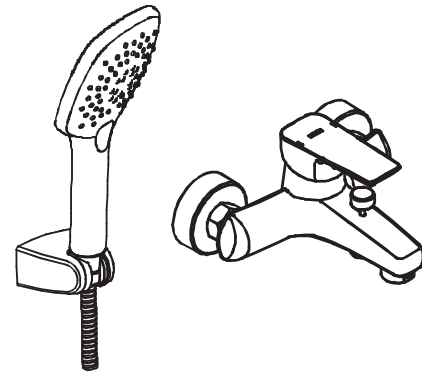

MOEN® 摩恩

Specifications

DESCRIPTION

- Metal construction with chrome finish
- G1/2 connections
- For 62136 with Push-switch hand-held shower, wall bracket and 1500mm long hose
- For 62136M without Push-switch hand-held shower, with wall bracket and 1500mm long hose

OPERATION

- Lever style handle
- Pull-on / Push-off
- Temperature controlled through 90 degree arc of handle travel

FLOW

- Flowrate at 0.1Mpa : about 10.2L/min in tub spout; about 5.2L/min with hose and handheld shower

CARTRIDGE

- Ceramic 35mm cartridge design
- Nonmetallic / nonferrous and ceramic material

STANDARDS

- Designed to meet GB 18145

WARRANTY

- 5 years limited warranty against leaks and drips

(Optional)

SERENITY

Single Handle Wall Mount Tub / Shower Faucet

MODELS: 62136 series

CRITICAL DIMENSIONS DO NOT SCALE