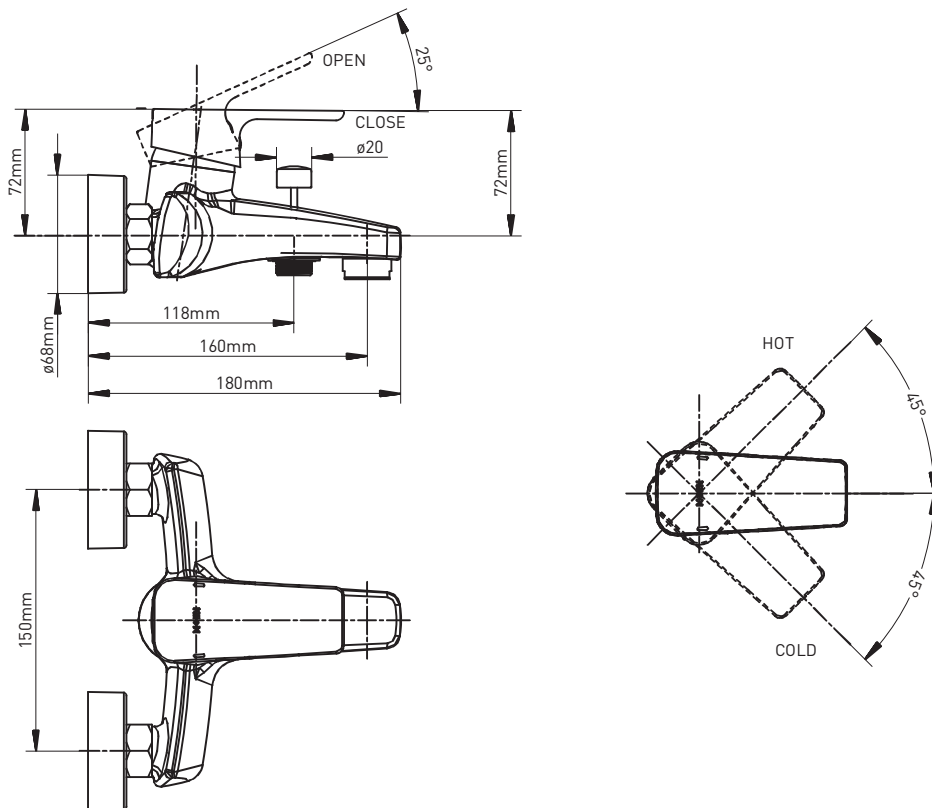

MOEN® 摩恩

Specifications

DESCRIPTION

- Metal construction with chrome finish
- G1/2 connections
- For 62136 with Push-switch hand-held shower, wall bracket and 1500mm long hose
- For 62136M without Push-switch hand-held shower, with wall bracket and 1500mm long hose

OPERATION

- Lever style handle
- Pull-on / Push-off
- Temperature controlled through 90 degree arc of handle travel

FLOW

- Flowrate at 0.1Mpa : about 10.2L/min in tub spout; about 5.2L/min with hose and handheld shower

CARTRIDGE

- Ceramic 35mm cartridge design
- Nonmetallic / nonferrous and ceramic material

STANDARDS

- Designed to meet GB 18145

WARRANTY

- 5 years limited warranty against leaks and drips

(Optional)

SERENITY

Single Handle Wall Mount Tub / Shower Faucet

MODELS: 62136 series

CRITICAL DIMENSIONS DO NOT SCALE