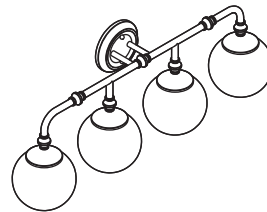

DESCRIPTION

- ETL listed for damp location

MATERIAL

- Zinc, glass

VOLTAGE

- 120V

BULB

- 60W max (not included)
- Type B10

Globe Service Kit

- YB0569

WARRANTY

- Visit www.moen.com/support for complete details and limitations

YB0561 Series
1-Globe Light Fixture

YB0563 Series
3-Globe Light Fixture

YB0564 Series
4-Globe Light Fixture

Colinet™

Globe Light Fixture

MODELS: YB0561 Series
YB0563 Series
YB0564 Series

NOTE:

- Turn off power during installation. Do not connect or disconnect under load.
- Clean only with a soft damp cloth. Do not use commercial or abrasive cleaners.

SKU series	Dim. A
YB0561	5-7/8" (150mm)
YB0563	23" (584mm)
YB0564	25-5/8" (651mm)