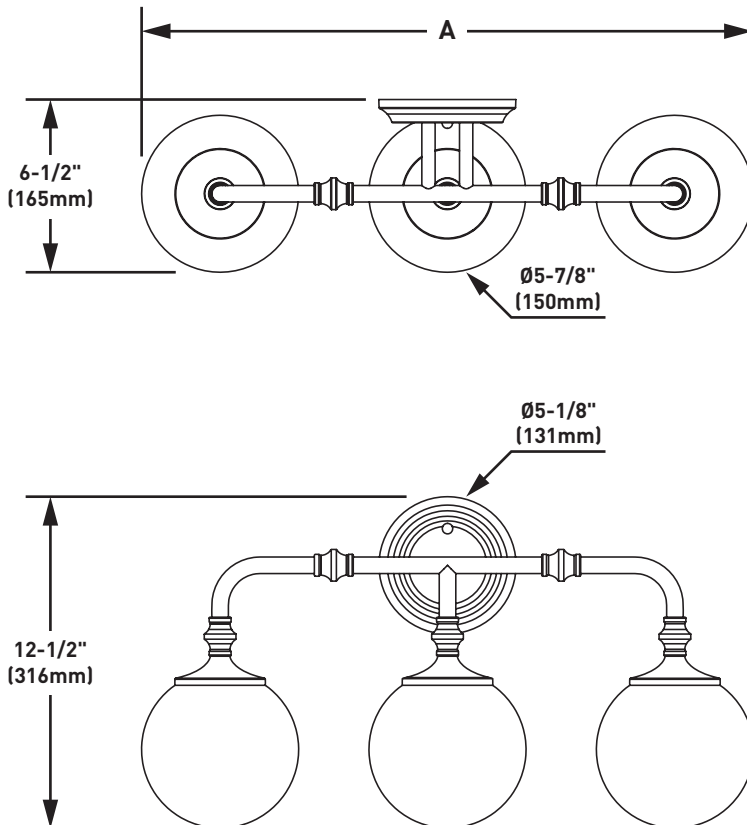

DESCRIPTION

- ETL listed for damp location

MATERIAL

- Zinc, glass

VOLTAGE

- 120V

BULB

- 60W max (not included)
- Type B10

Globe Service Kit

- YB0569

WARRANTY

- Visit www.moen.com/support for complete details and limitations

YB0561 Series
1-Globe Light Fixture

YB0563 Series
3-Globe Light Fixture

YB0564 Series
4-Globe Light Fixture

Colinet™

Globe Light Fixture

MODELS: YB0561 Series
YB0563 Series
YB0564 Series

NOTE:

- Turn off power during installation. Do not connect or disconnect under load.
- Clean only with a soft damp cloth. Do not use commercial or abrasive cleaners.

SKU series	Dim. A
YB0561	5-7/8" (150mm)
YB0563	23" (584mm)
YB0564	25-5/8" (651mm)