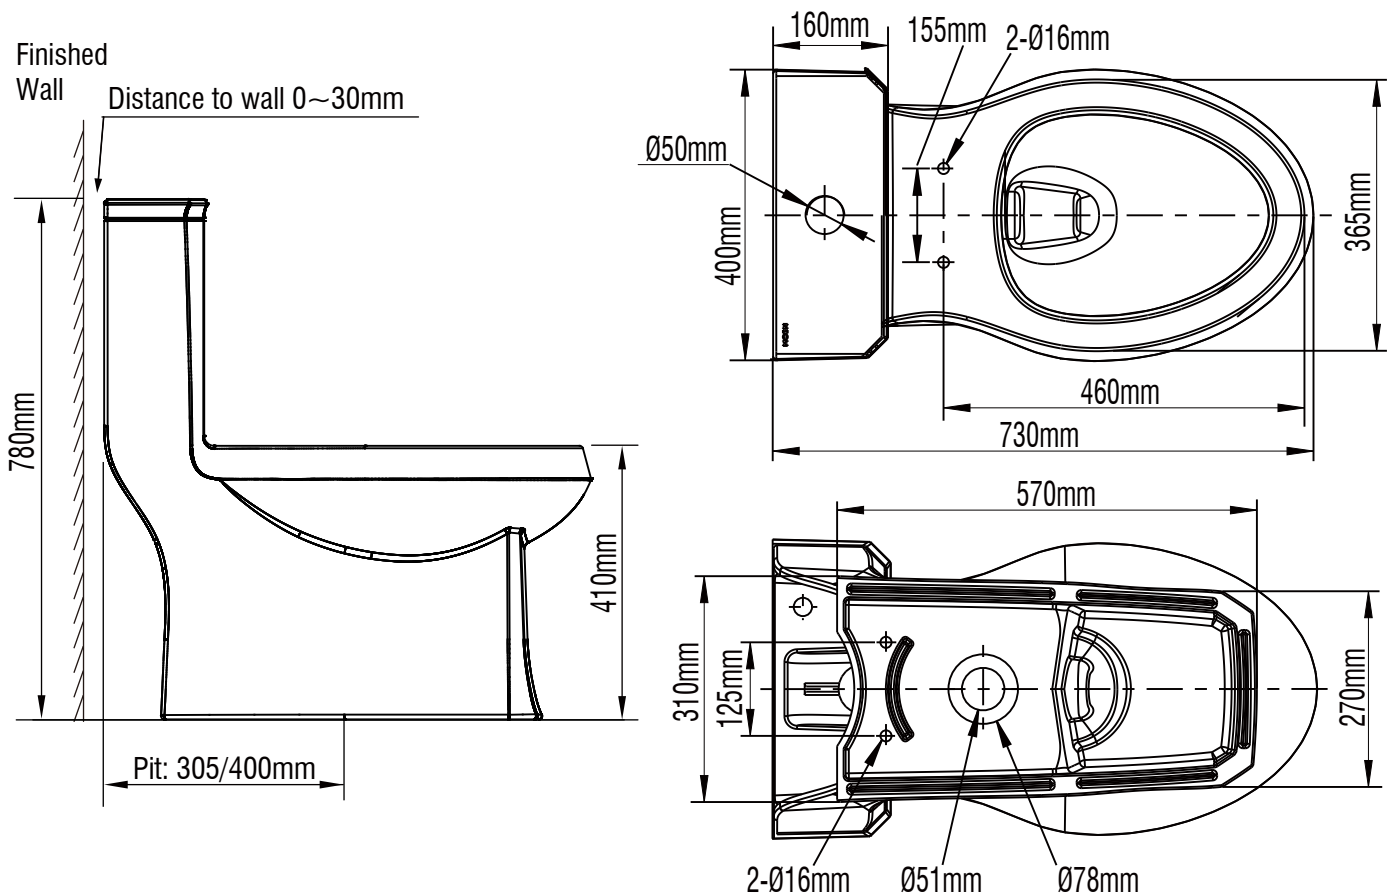

Dimensions: 730*400*780mm (L*W*H)
 Flush System: Siphone Jet
 Flush Type: Dual flush
 Nominal Water Consumption: 4.0L(Quick flush 3.5L, Full flush 5.0L)
 Water Efficiency Grades: Grade 1
 Recommended bundle sku:(toilet base + toilet cover)
 SW3331C1=SW0331C(Chrome push button)+SW9331(White);
 SW3331D1=SW0331D(Chrome push button)+SW9331(White);
 SW3332C1=SW0332C(Black push button)+SW9332(Black);
 SW3332D1=SW0332D(Black push button)+SW9332(Black);
 Water Pressure: 0.02MPa-0.8MPa;Recommended
 Working Water Pressure: 0.05MPa-0.2MPa
 Standard: GB/T 6952-2015

NEO CLASSIC
One-Piece Toilet

Models: SW3331C1/ SW3332C1 (305mm)/
 SW3331D1/ SW3332D1 (400mm)
 Toilet Base: SW0331C/ SW0331D (305mm)/
 SW0332C/ SW0332D (400mm)

Reference Value

NOTE:WHEN SELECT TOILET SEAT,PLEASE USE RECOMMED OR CONSULT MOEN'S DISTRIBUTOR OR BY MOEN'S HOTLINE

*MOEN reserves the right to change marked dimensions without prior notice.

CRITICAL DIMENSION

(DO NOT SCALE)