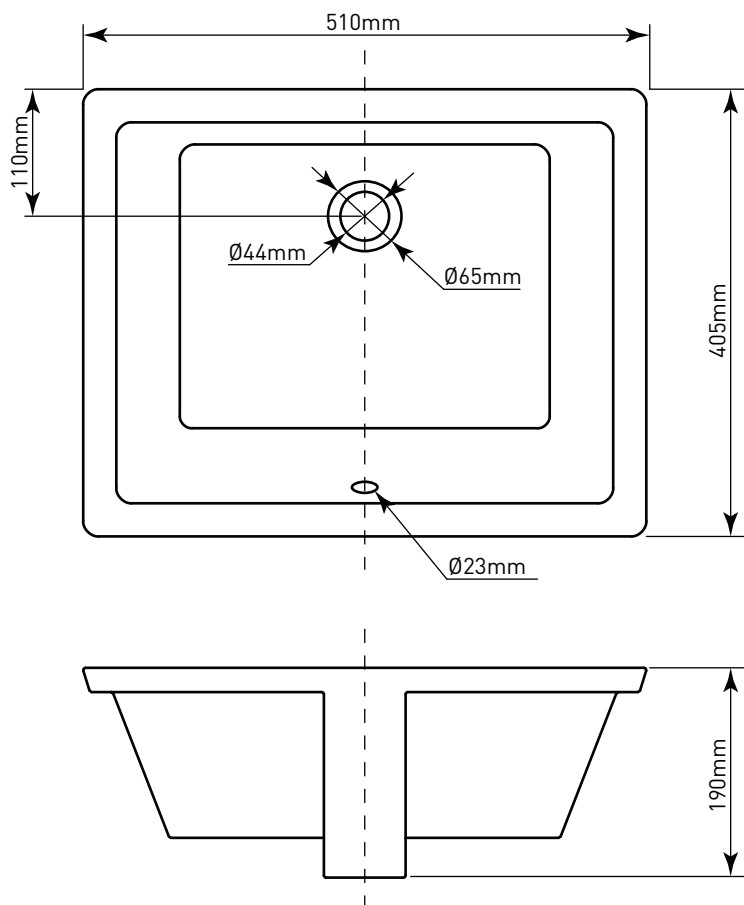

MOEN® 摩恩

Specifications

描述

- 釉面陶瓷盆
- 产品规格: L:510 × W:405 × H:190 (mm)
- 安装方式: 台下盆
- 自带溢流孔

执行标准

- GB/T 6952-2015 《卫生陶瓷》

欧瑞莱系列 III

方形台下陶瓷盆

型号: SW50730

注意: 当选择水龙头和配件时, 请使用推荐或咨询摩恩经销商或拨打摩恩热线。

* 图中所示皆为参考尺寸

CRITICAL DIMENSIONS DO NOT SCALE

DESCRIPTION

- Glazed ceramic basin
- Product specifications: L:510× W:405 × H:190(mm)
- Installation method: Undercounter Basin
- With overflow hole

EXECUTIVE STANDARD

- GB/T 6952-2015 "SANITARY CERAMICS"

Aurelia Series III

Ceramic Basin

Models: SW50730

NOTE: When choosing faucets and accessories, please use recommendations or consult a Moen dealer or call the Moen hotline.

* All shown in the picture are reference dimensions

CRITICAL DIMENSIONS DO NOT SCALE