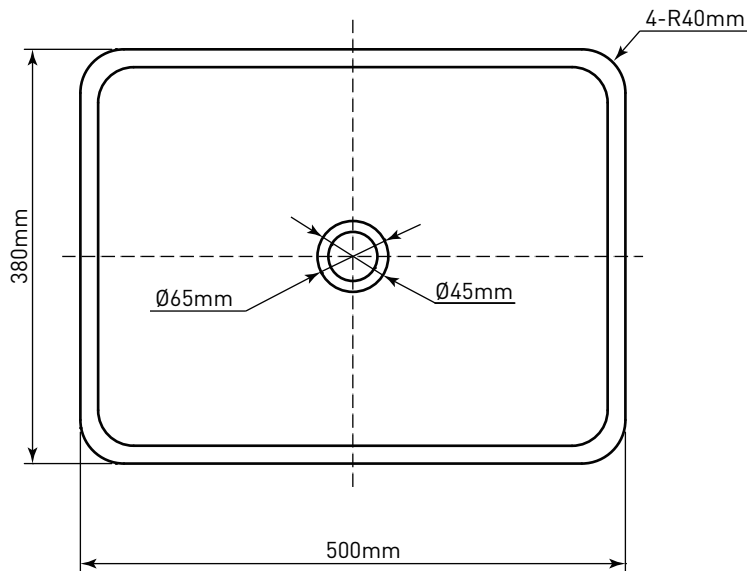

MOEN® 摩恩

Specifications

描述

- 釉面陶瓷盆
- 产品规格: L:500 × W:380 × H:165(mm)
- 安装方式: 台上式

执行标准

- GB/T 6952-2015 《卫生陶瓷》

心朗系列

方形台上陶瓷面盆

型号: SW51810

注意: 当选择水龙头和配件时, 请使用推荐或咨询摩恩经销商或拨打摩恩热线。

* 图中所示皆为参考尺寸

CRITICAL DIMENSIONS DO NOT SCALE

MOEN® 摩恩

Specifications

DESCRIPTION

- Glazed ceramic basin
- Product specifications: L:500× W:380 × H:165(MM)
- Installation method: On-stage

EXECUTIVE STANDARD

- GB/T 6952-2015 "SANITARY CERAMICS"

NOTE: When choosing faucets and accessories, Please use recommendations or consult a Moen dealer or call the Moen hotline.

* All shown in the picture are reference dimensions

Cynthia Series

Ceramic Basin

Models: SW51810

CRITICAL DIMENSIONS DO NOT SCALE