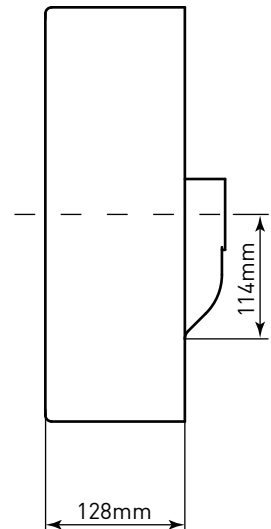

MOEN® 摩恩

Specifications

描述

- 釉面陶瓷盆
- 产品规格: L:500 × W:380 × H:165(mm)
- 安装方式: 台上式

执行标准

- GB/T 6952-2015 《卫生陶瓷》

心朗系列

方形台上陶瓷面盆

型号: SW51810

注意: 当选择水龙头和配件时, 请使用推荐或咨询摩恩经销商或拨打摩恩热线。

* 图中所示皆为参考尺寸

CRITICAL DIMENSIONS DO NOT SCALE

MOEN® 摩恩

Specifications

DESCRIPTION

- Glazed ceramic basin
- Product specifications: L:500× W:380 × H:165(MM)
- Installation method: On-stage

EXECUTIVE STANDARD

- GB/T 6952-2015 "SANITARY CERAMICS"

NOTE: When choosing faucets and accessories, Please use recommendations or consult a Moen dealer or call the Moen hotline.

* All shown in the picture are reference dimensions

Cynthia Series

Ceramic Basin

Models: SW51810

CRITICAL DIMENSIONS DO NOT SCALE