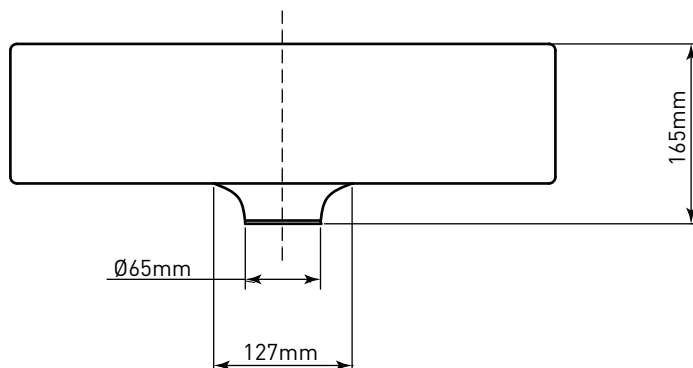

MOEN® 摩恩

Specifications

描述

- 釉面陶瓷盆
- 产品规格: L:500 × W:380 × H:165(mm)
- 安装方式: 台上式

执行标准

- GB/T 6952-2015 《卫生陶瓷》

心朗系列

方形台上陶瓷面盆

型号: SW51810

注意: 当选择水龙头和配件时, 请使用推荐或咨询摩恩经销商或拨打摩恩热线。

* 图中所示皆为参考尺寸

CRITICAL DIMENSIONS DO NOT SCALE

MOEN® 摩恩

Specifications

DESCRIPTION

- Glazed ceramic basin
- Product specifications: L:500× W:380 × H:165(MM)
- Installation method: On-stage

EXECUTIVE STANDARD

- GB/T 6952-2015 "SANITARY CERAMICS"

NOTE: When choosing faucets and accessories, Please use recommendations or consult a Moen dealer or call the Moen hotline.

* All shown in the picture are reference dimensions

Cynthia Series

Ceramic Basin

Models: SW51810

CRITICAL DIMENSIONS DO NOT SCALE