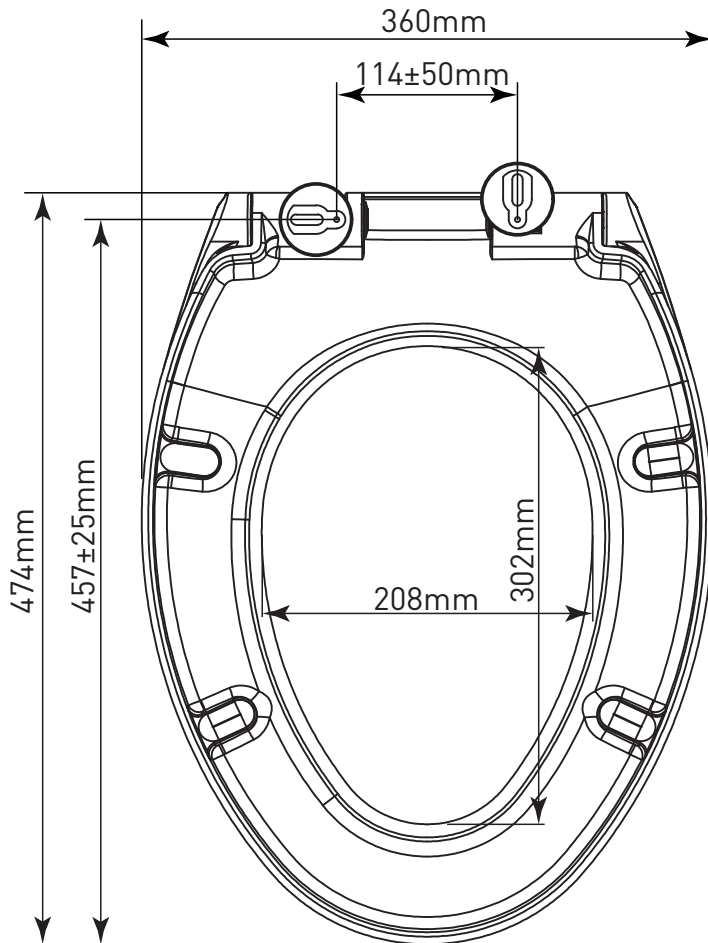

### 描述

- 产品规格: L:474 × W:360 × T:53 (mm)
- 材质: UF
- 特点: 缓降
- 安装调整距离: 114±50 (mm)

### 维希系列

坐便器盖板  
型号: SW9134

CRITICAL DIMENSIONS DO NOT SCALE

**DESCRIPTION**

- Dimensions: L:474 × W:360 × T:53 (mm)
- Material: UF
- Features: Soft close
- Mounting Adjustment Distance: 114±50 (mm)

**EXECUTIVE STANDARD**

- JC/T 764-2008 "WC SEATS"

**Vichy Series**

Ceramic Toilet Seat  
Models: SW9134

NOTE: When choosing toilet, please use recommendations or consult a Moen dealer or call the Moen hotline.

\* All shown in the picture are reference dimensions

**CRITICAL DIMENSIONS DO NOT SCALE**