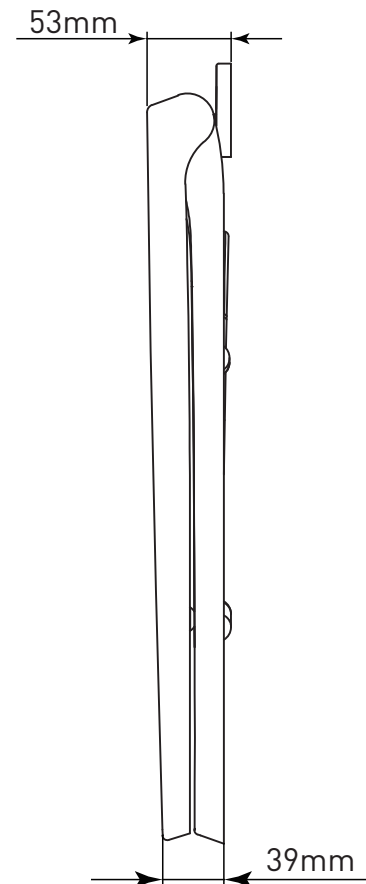

### 描述

- 产品规格: L:474 × W:360 × T:53 (mm)
- 材质: UF
- 特点: 缓降
- 安装调整距离: 114±50 (mm)

### 维希系列

坐便器盖板  
型号: SW9134

CRITICAL DIMENSIONS DO NOT SCALE

**DESCRIPTION**

- Dimensions: L:474 × W:360 × T:53 (mm)
- Material: UF
- Features: Soft close
- Mounting Adjustment Distance: 114±50 (mm)

**EXECUTIVE STANDARD**

- JC/T 764-2008 "WC SEATS"

**Vichy Series**

Ceramic Toilet Seat  
Models: SW9134

NOTE: When choosing toilet, please use recommendations or consult a Moen dealer or call the Moen hotline.

\* All shown in the picture are reference dimensions

**CRITICAL DIMENSIONS DO NOT SCALE**