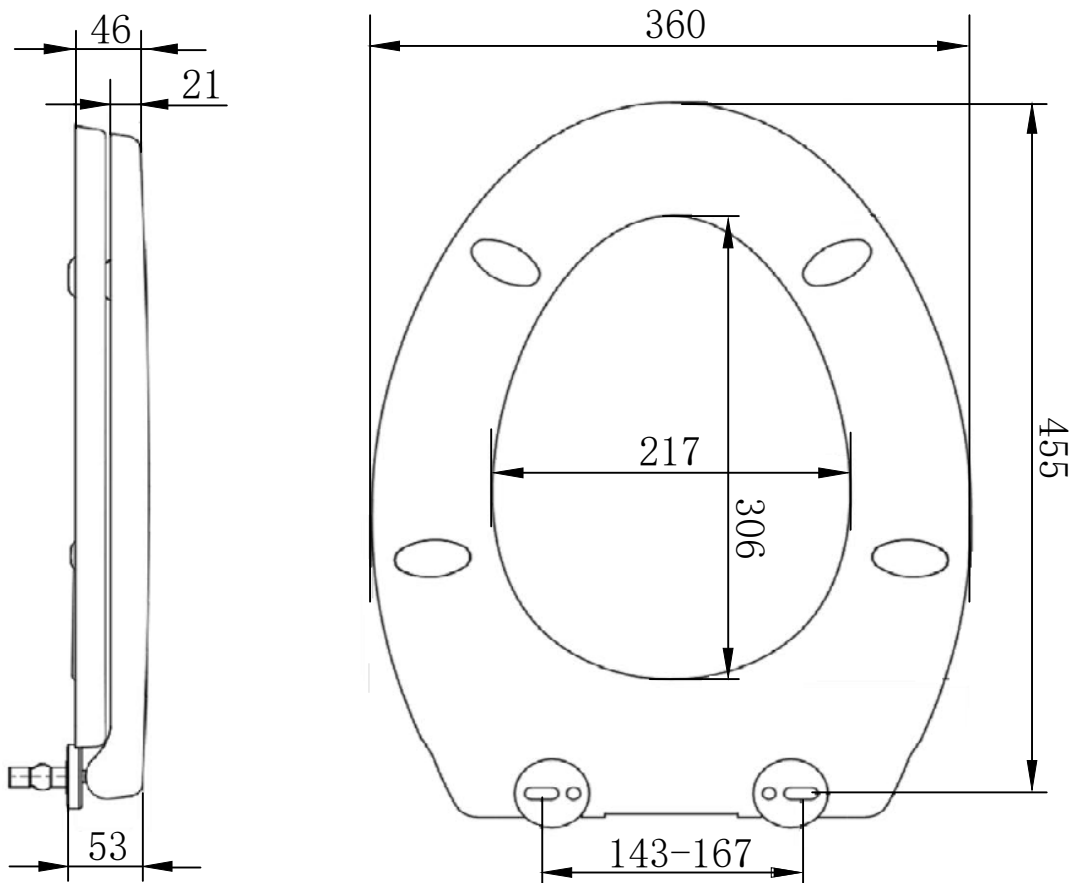

Material: UF
 Dimensions: 455*360*53mm(L*W*T)
 Product Features: Soft close
 Mounting Adjustment distance: 143-167mm
 Standard: JC/T 764-2008

NEO CLASSIC
 Toilet Cover

Models	Color
SW9331	White
SW9332	Black

NOTE:WHEN SELECT TOILET, PLEASE USE RECOM MEDED OR CONSULT MOEN'S DISTRIBUTOR OR BY MOEN'S HOTLINE

Reference Value
 Unit:mm

*MOEN reserves the right to change marked dimensions without prior notice.

CRITICAL DIMENSION