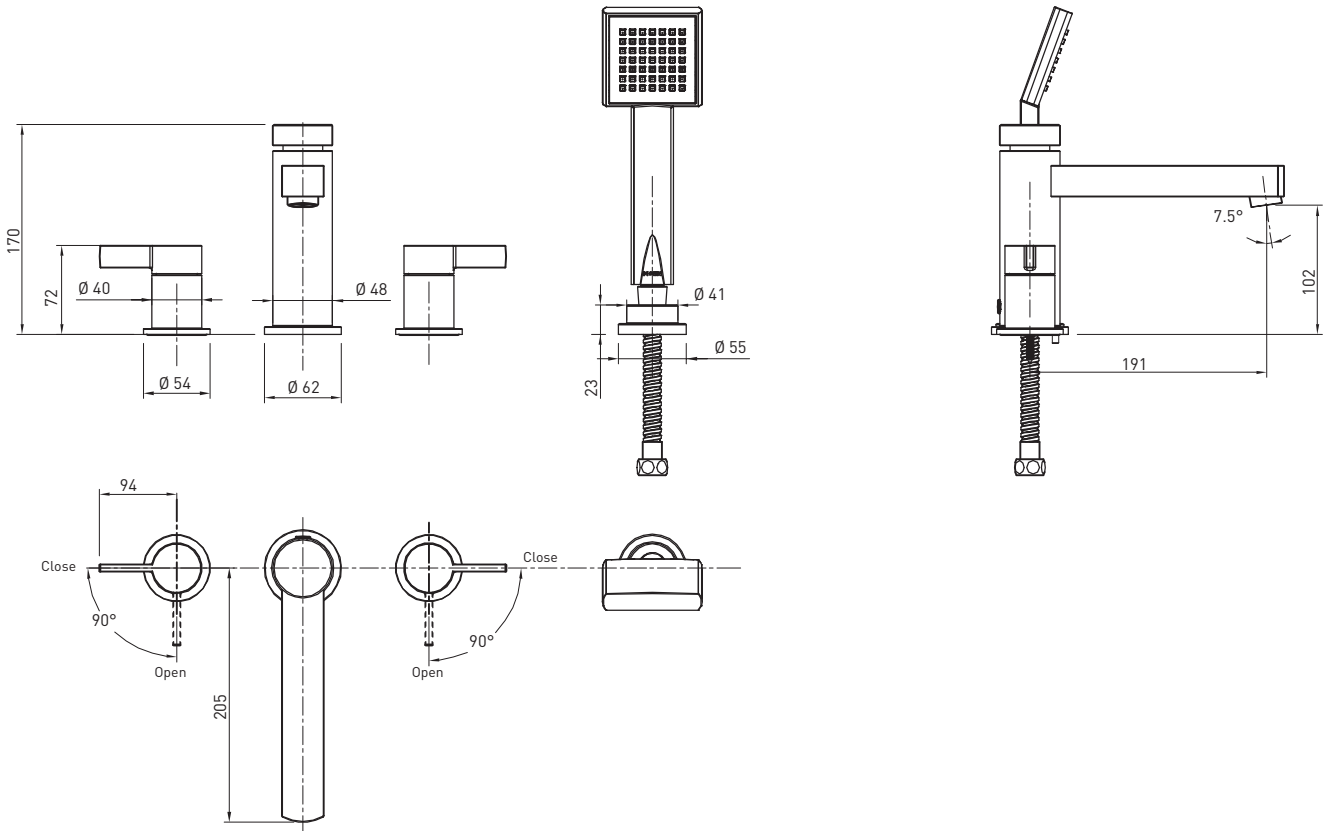

DESCRIPTION

- Metal construction with chrome finish
- Applied for Moen rough-in R3994

OPERATION

- Lever style handle
- Rotate cold side clockwise to open (counterclockwise to close)
- Rotate hot side counterclockwise to open (clockwise to close)

STANDARDS

- Designed to meet GB 18145

WARRANTY

- 5 years limited warranty against leaks and drips

STEROPE

Trim Kit for Four-Hole Roman Tub/Shower Faucet

MODELS : T57175

CRITICAL DIMENSIONS DO NOT SCALE

单位: mm
Unit: mm