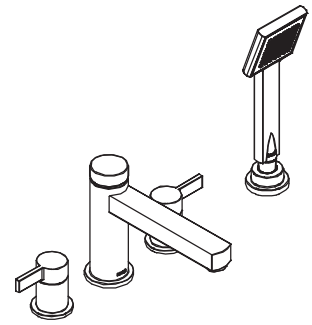

DESCRIPTION

- Metal construction with chrome finish
- Applied for Moen rough-in R3994

OPERATION

- Lever style handle
- Rotate cold side clockwise to open (counterclockwise to close)
- Rotate hot side counterclockwise to open (clockwise to close)

STANDARDS

- Designed to meet GB 18145

WARRANTY

- 5 years limited warranty against leaks and drips

STEROPE

Trim Kit for Four-Hole Roman Tub/Shower Faucet

MODELS : T57175

CRITICAL DIMENSIONS DO NOT SCALE