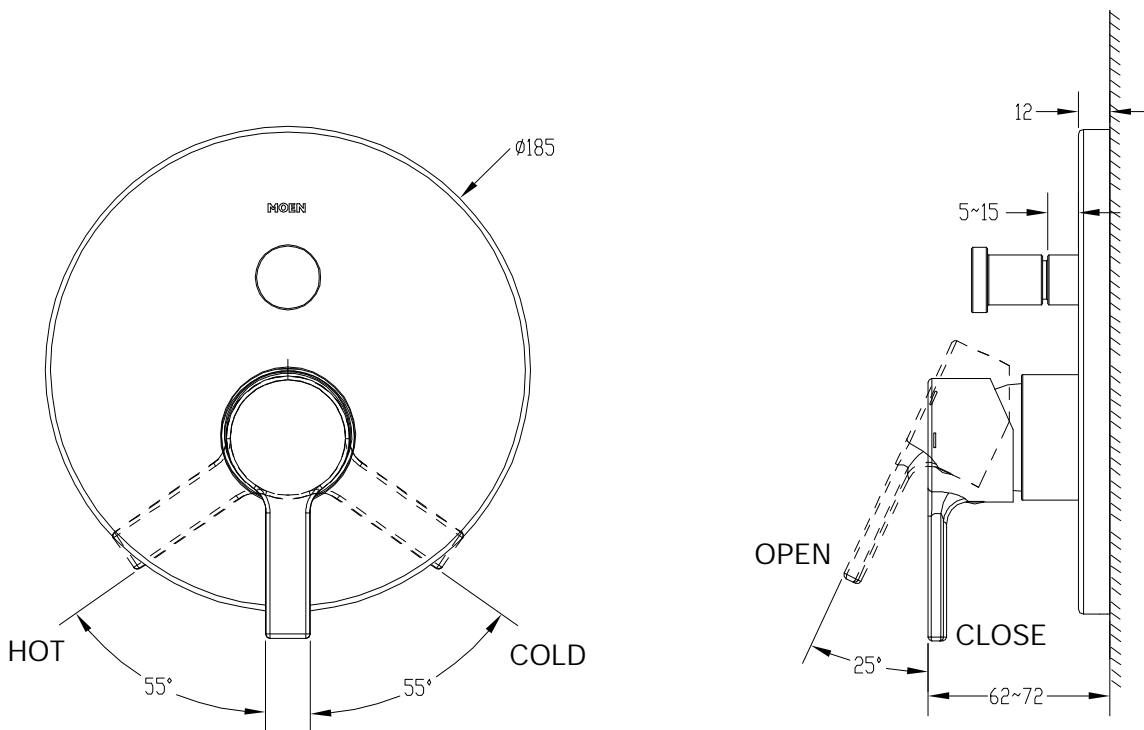

Suggest To Match With MOEN R3500 Or Any other MOEN Propositional Product.