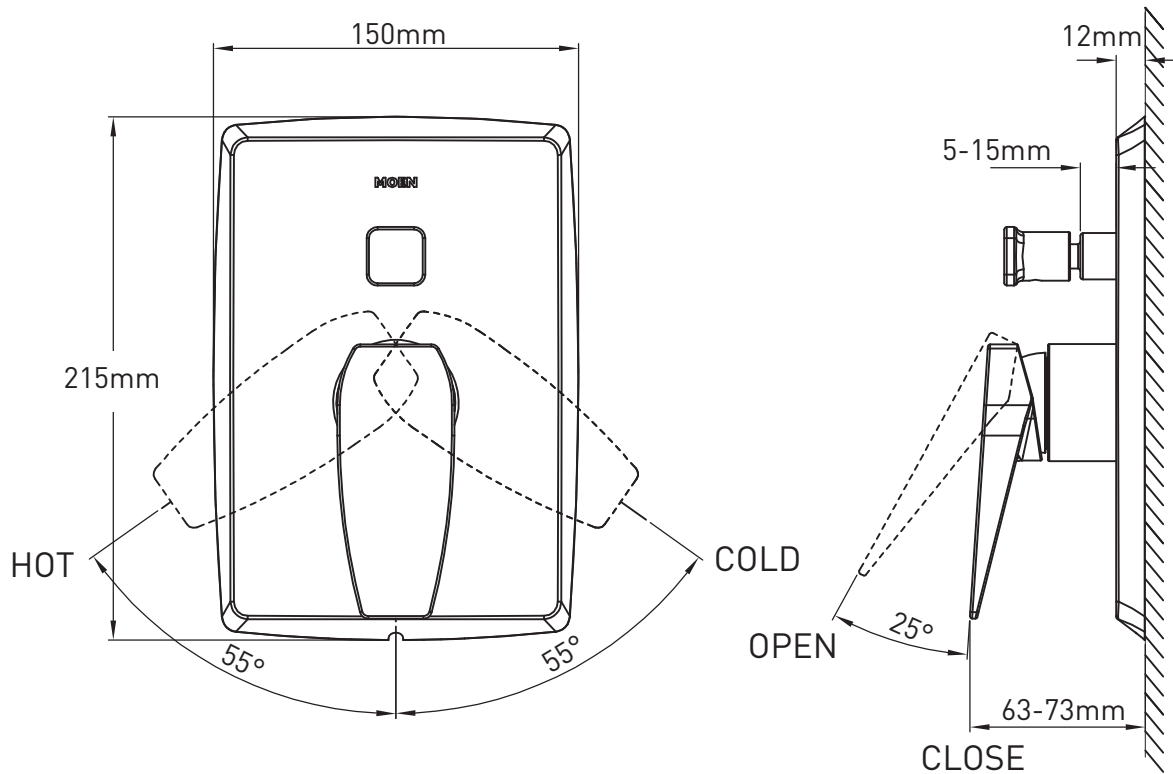

MOEN® 摩恩

Specifications

DESCRIPTION

- Metal construction with various finishes

OPERATION

- Lever Style handle
- Pull-on/ Push-off
- Temperature controlled through 110 degree arc of handle travel

CARTRIDGE

- Ceramic 35mm cartridge design
- Nonmetallic/nonferrous and ceramic material

STANDARDS

- Designed to meet GB 18145

WARRANTY

- 5 years limited warranty against leaks and drips

Diamond In Wall Tub Shower Trim Kit

MODELS: T68142 Series

Suggest to match with Moen R3500 or any other Moen propositional product

CRITICAL DIMENSIONS DO NOT SCALE